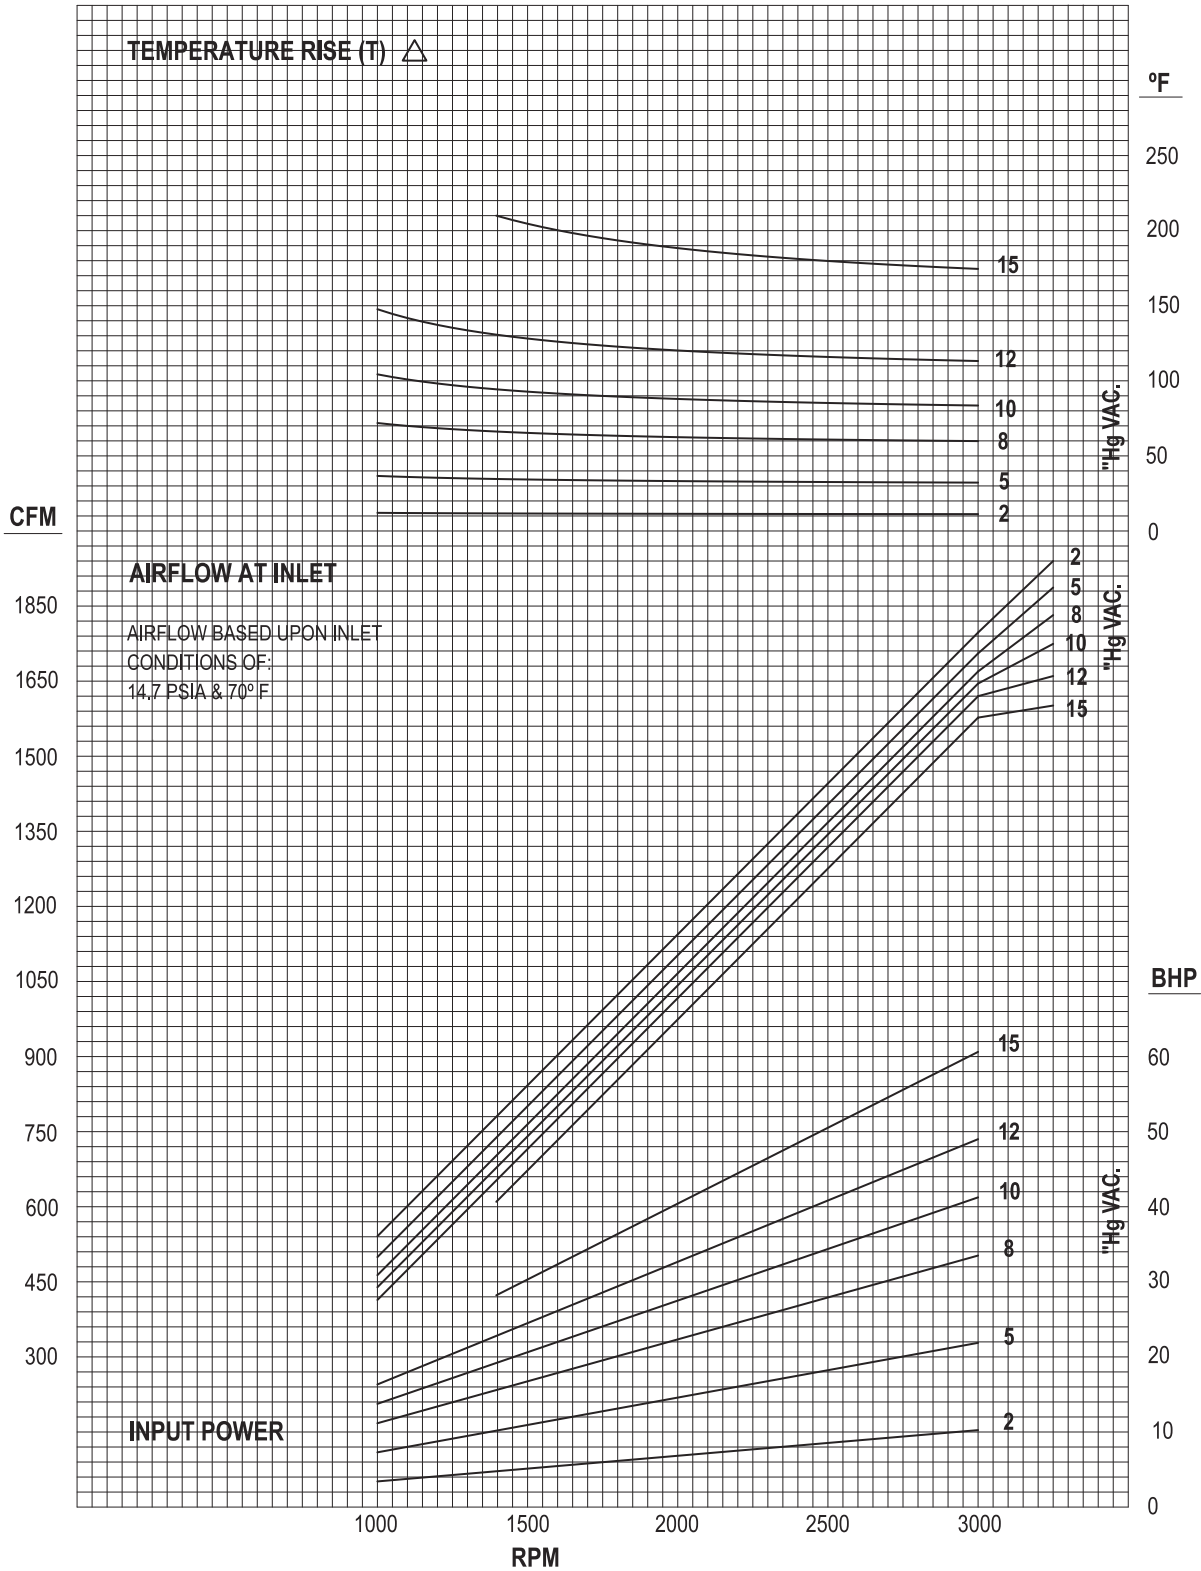

6000 KICE VACUUM CURVE

(.603 CFR DISPLAY)

KICE INDUSTRIES, INC. | 5500 Mill Heights Drive | Park City, KS 67219 | www.kice.com | sales@kice.com

6000 KICE VACUUM CURVE
 (.603 CFR DISPLAY)

DWG. NO.
 7100