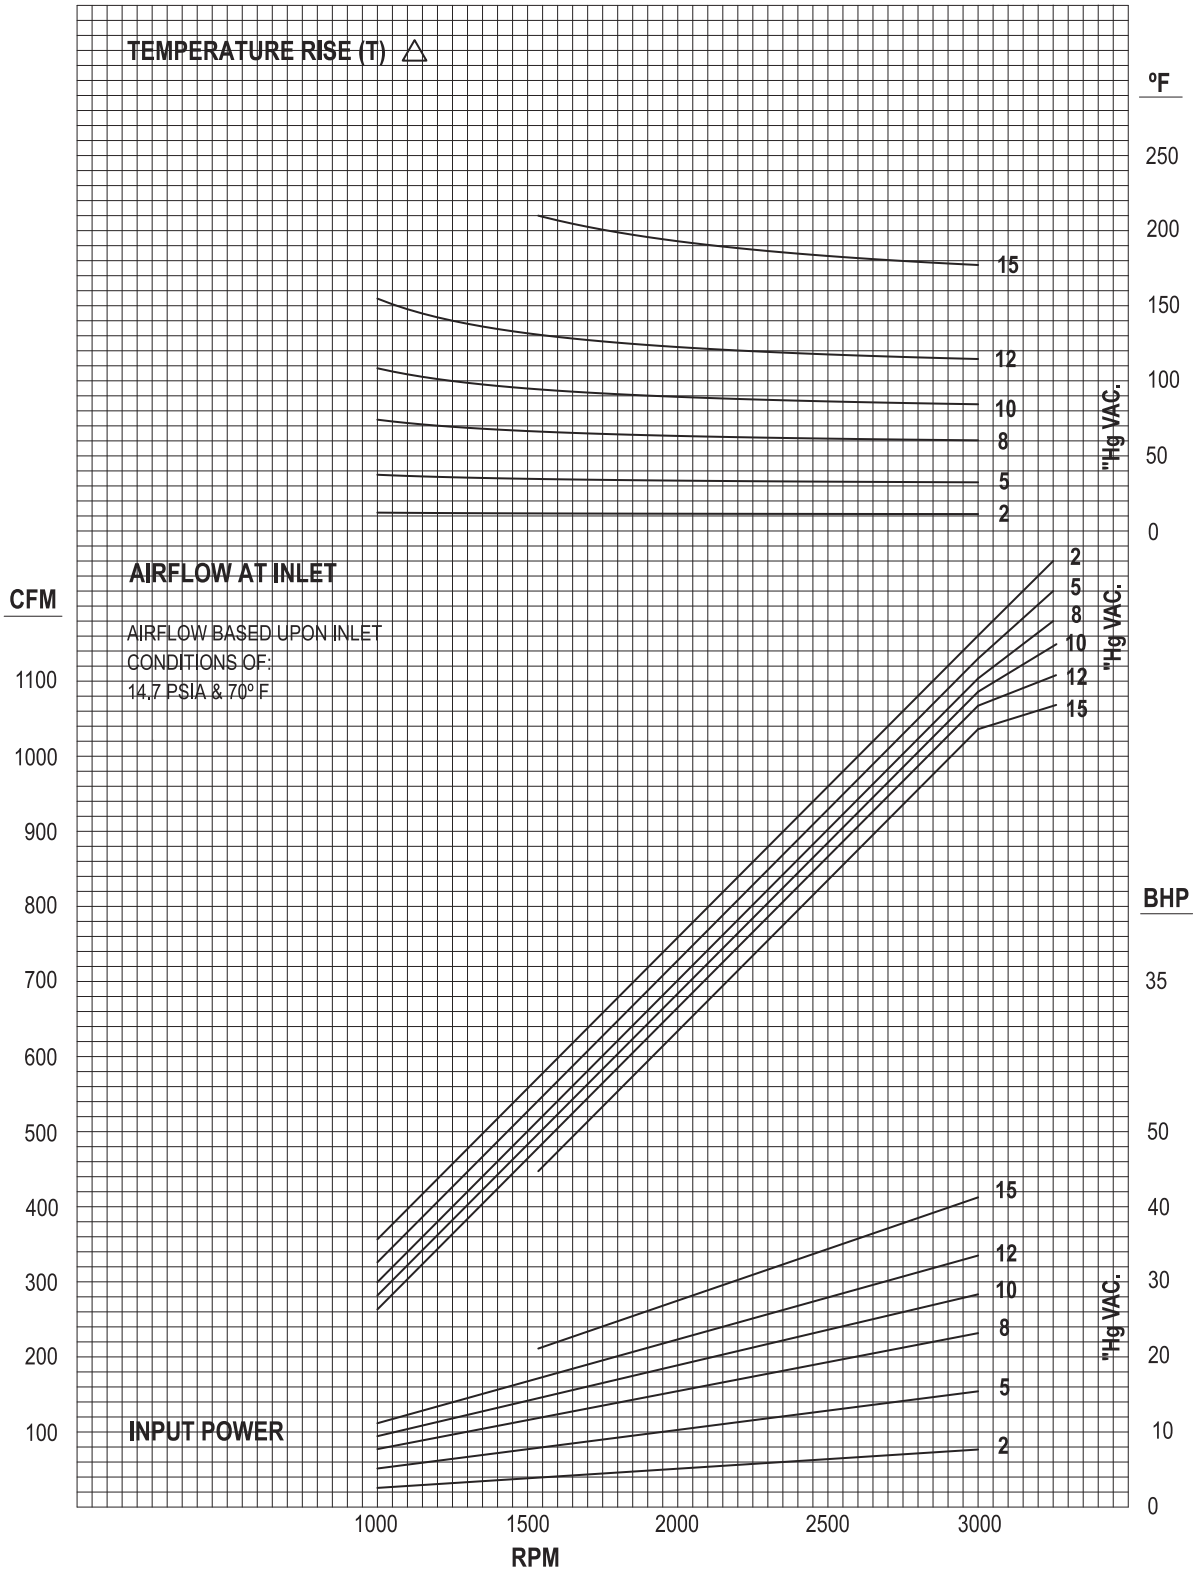

5000 KICE VACUUM CURVE

(.402 CFR DISPLAY)

KICE INDUSTRIES, INC. | 5500 Mill Heights Drive | Park City, KS 67219 | www.kice.com | sales@kice.com

5000 KICE VACUUM CURVE
(.402 CFR DISPLAY)

DWG. NO.
7100