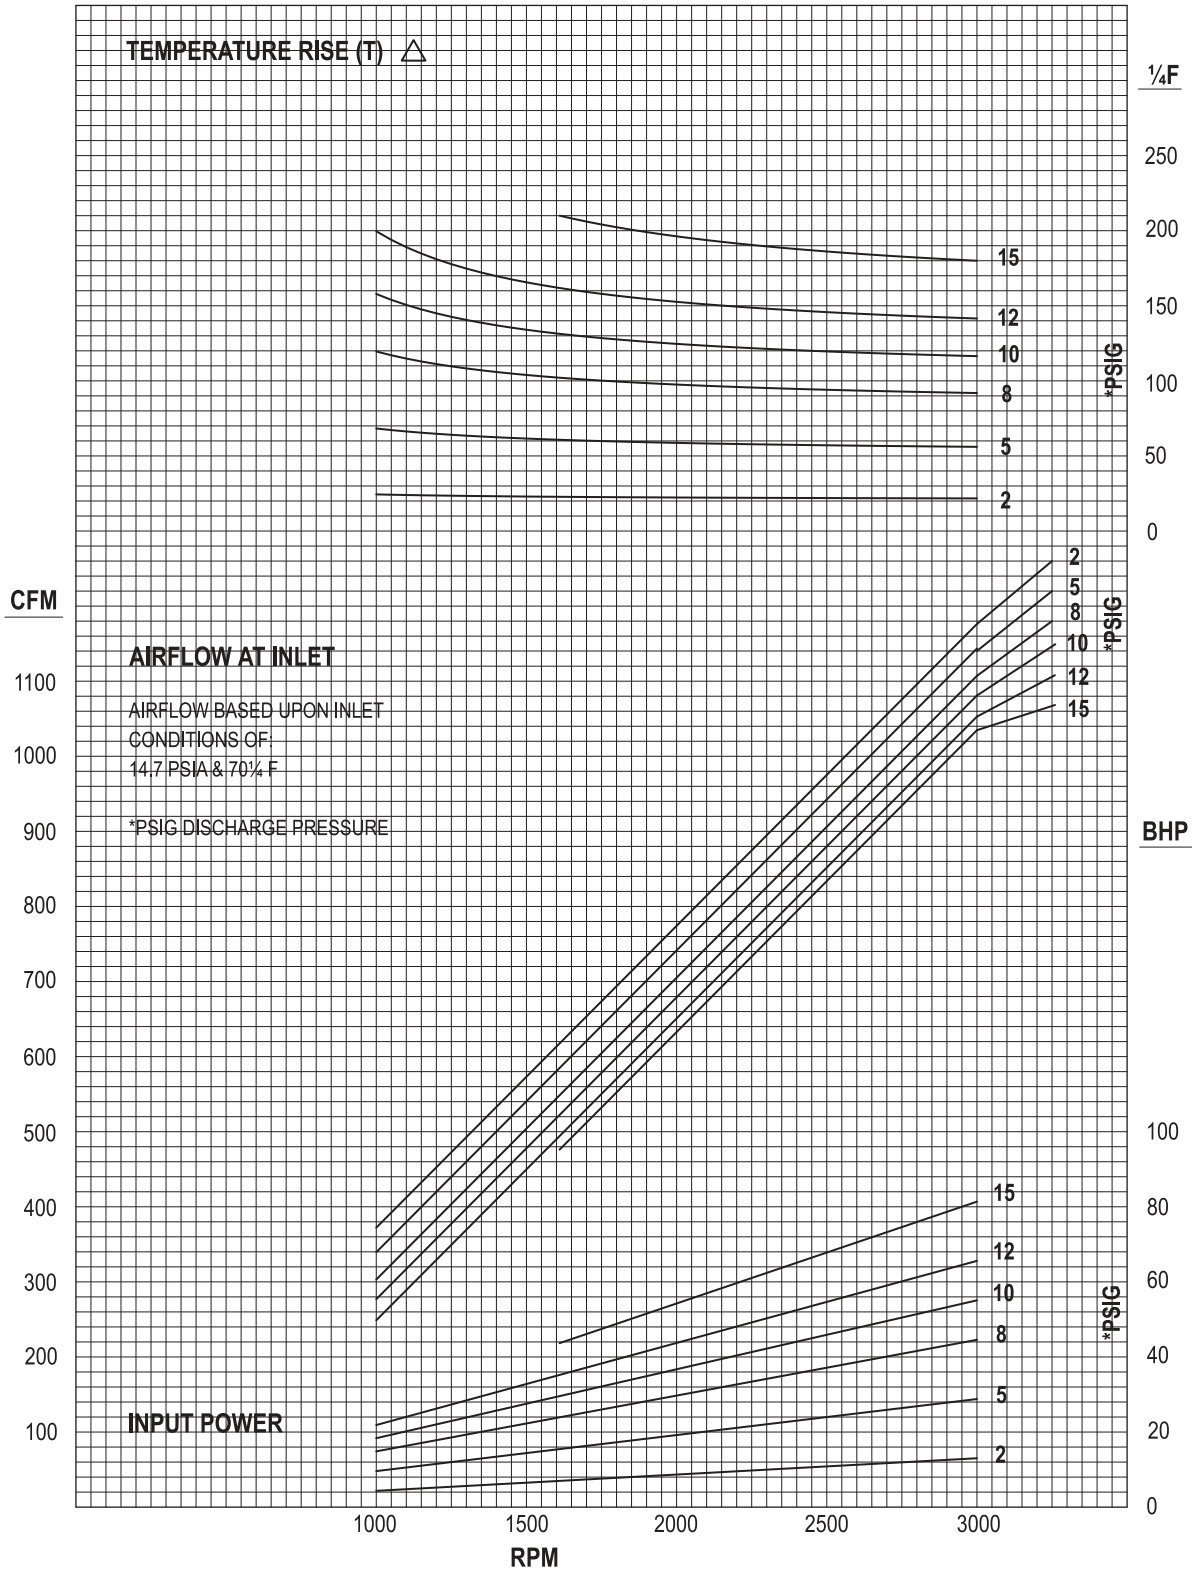

5000 KICE PRESSURE CURVE

(.402 CFR DISPLAY)

KICE INDUSTRIES, INC. / 5500 Mill Heights Drive / Wichita, KS 67219

www.kice.com / sales@kice.com

5000 KICE PRESSURE CURVE
(.402 CFR DISPLAY)
DWG. NO. 7100