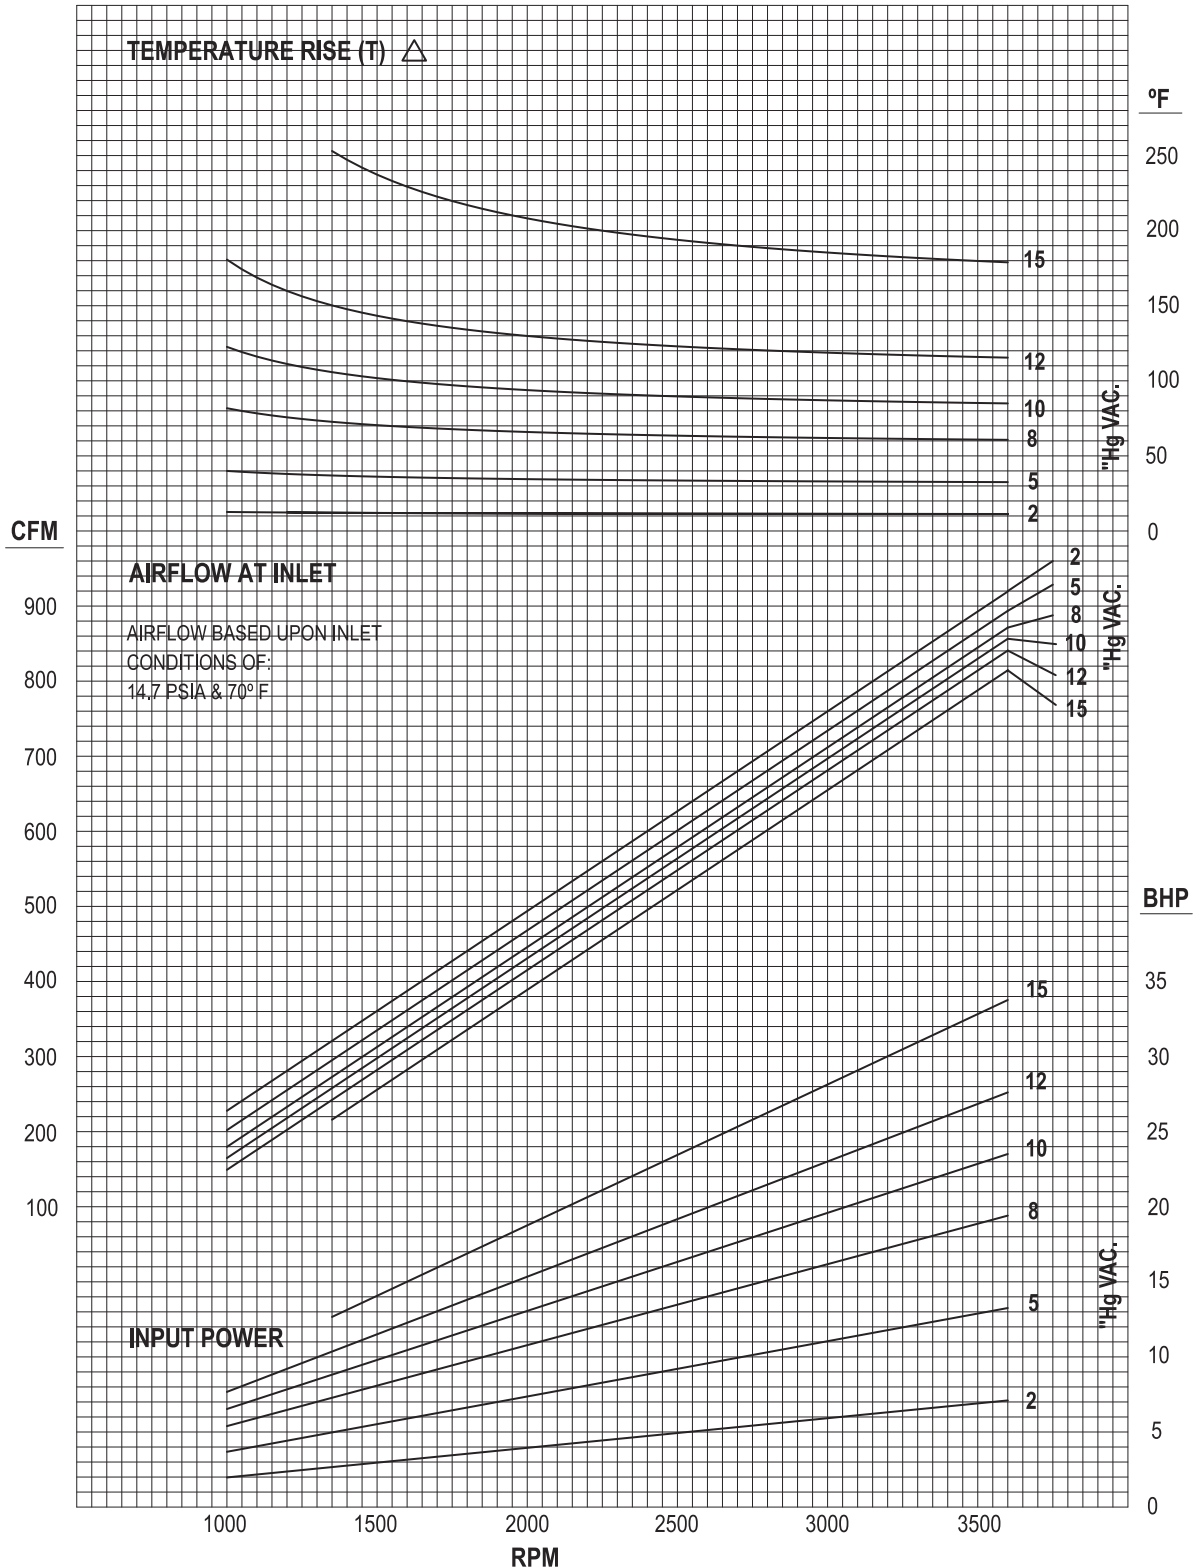

4000 KICE VACUUM CURVE

(.266 CFR DISPLAY)

KICE INDUSTRIES, INC. | 5500 Mill Heights Drive | Park City, KS 67219 | www.kice.com | sales@kice.com

4000 KICE VACUUM CURVE
(.266 CFR DISPLAY)

DWG. NO.
5/100