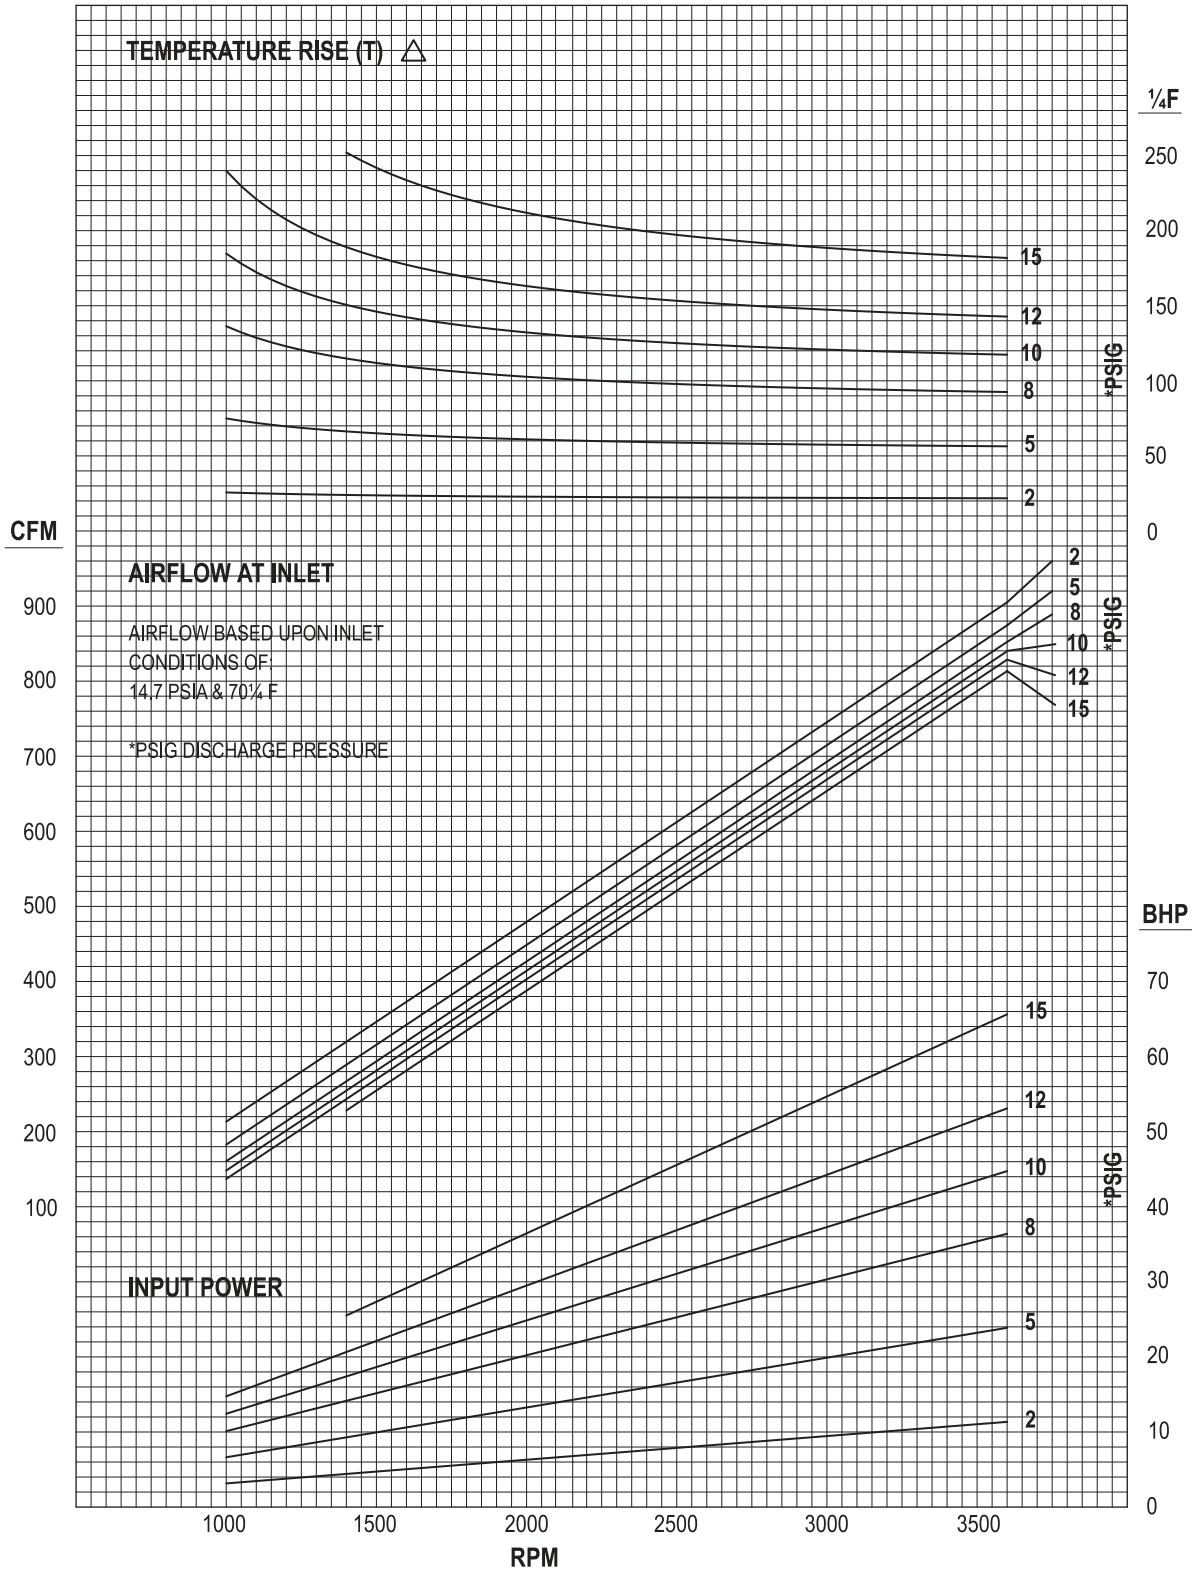

# 4000 KICE PRESSURE CURVE

(.266 CFR DISPLAY)

KICE INDUSTRIES, INC. / 5500 Mill Heights Drive / Wichita, KS 67219

www.kice.com / sales@kice.com

4000 KICE PRESSURE CURVE  
(.266 CFR DISPLAY)  
DWG. NO. 500