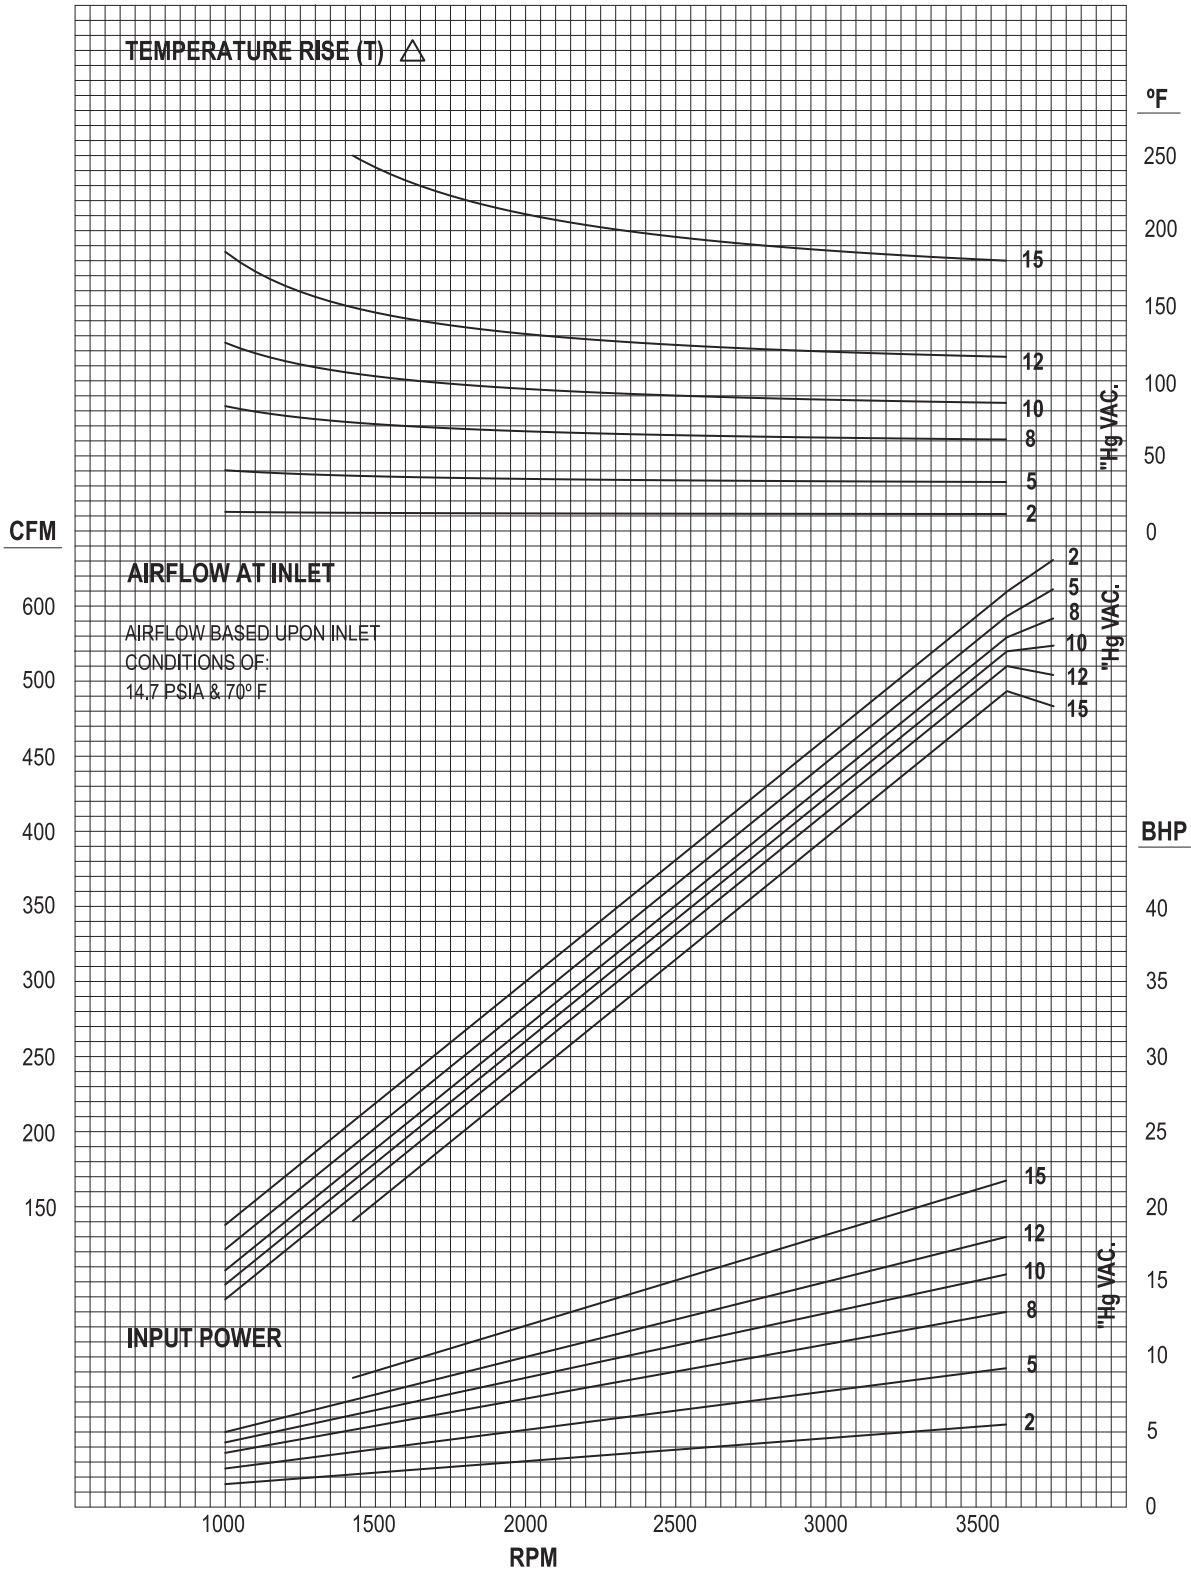

3000 KICE VACUUM CURVE

(.162 CFR DISPLAY)

KICE INDUSTRIES, INC. | 5500 Mill Heights Drive | Park City, KS 67219 | www.kice.com | sales@kice.com

3000 KICE VACUUM CURVE
(.162 CFR DISPLAY)

DWG. NO.
500