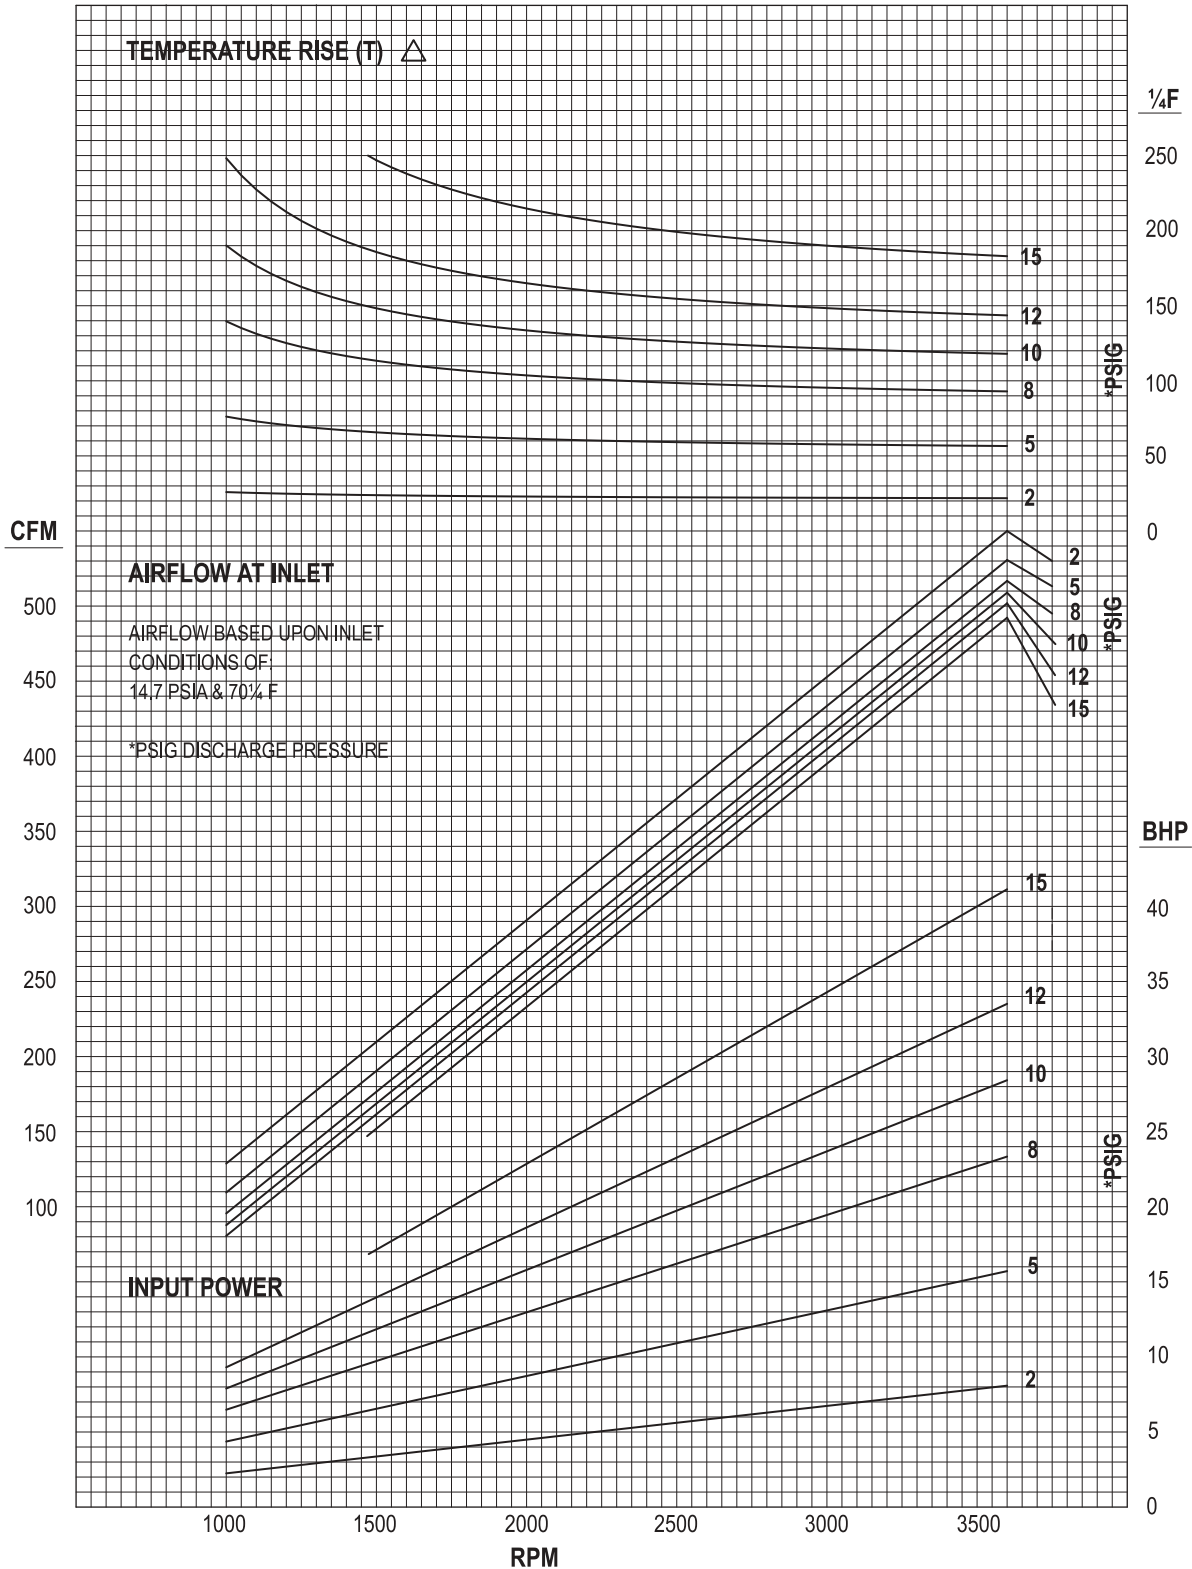

# 3000 KICE PRESSURE CURVE

(.162 CFR DISPLAY)

KICE INDUSTRIES, INC. / 5500 Mill Heights Drive / Wichita, KS 67219

www.kice.com / sales@kice.com

3000 KICE PRESSURE CURVE  
 (.162 CFR DISPLAY)  
 DWG. NO. 500