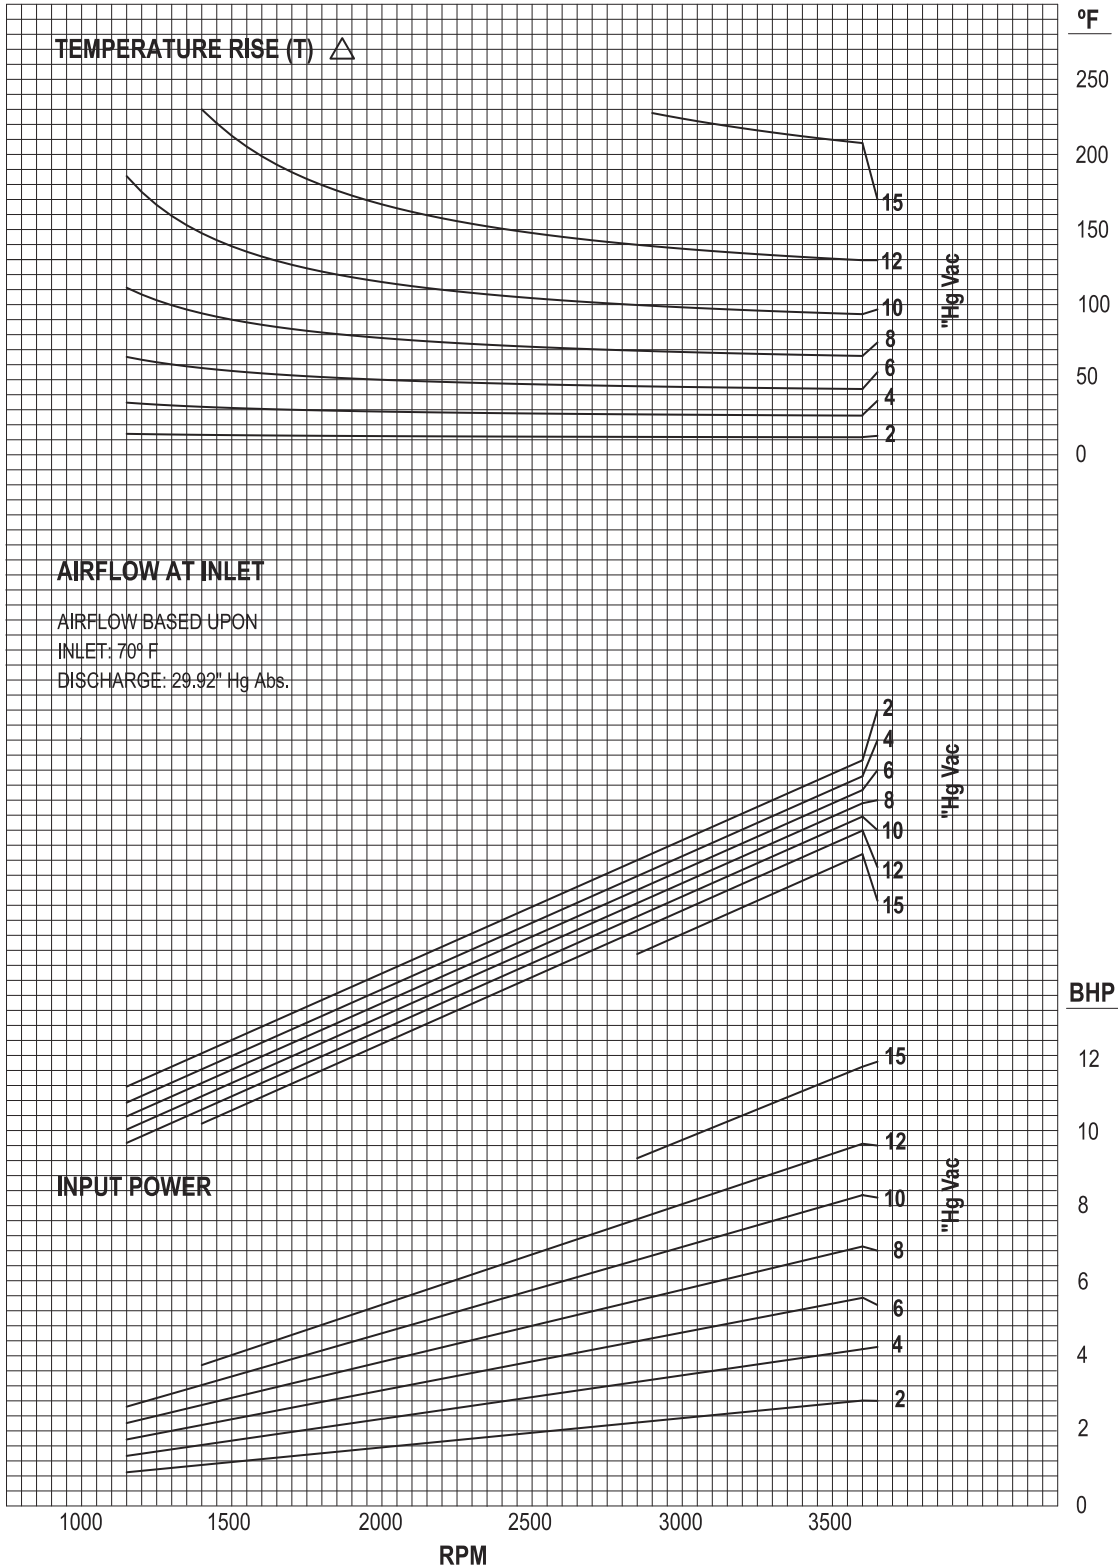

# 2500 KICE VACUUM CURVE

(.0887 CFR DISPLAY)

KICE INDUSTRIES, INC. | 5500 Mill Heights Drive | Park City, KS 67219 [www.kice.com](http://www.kice.com) | [sales@kice.com](mailto:sales@kice.com)

2500 KICE VACUUM CURVE  
 (.0887 CFR DISPLAY)

DWG. NO.  
 9/03