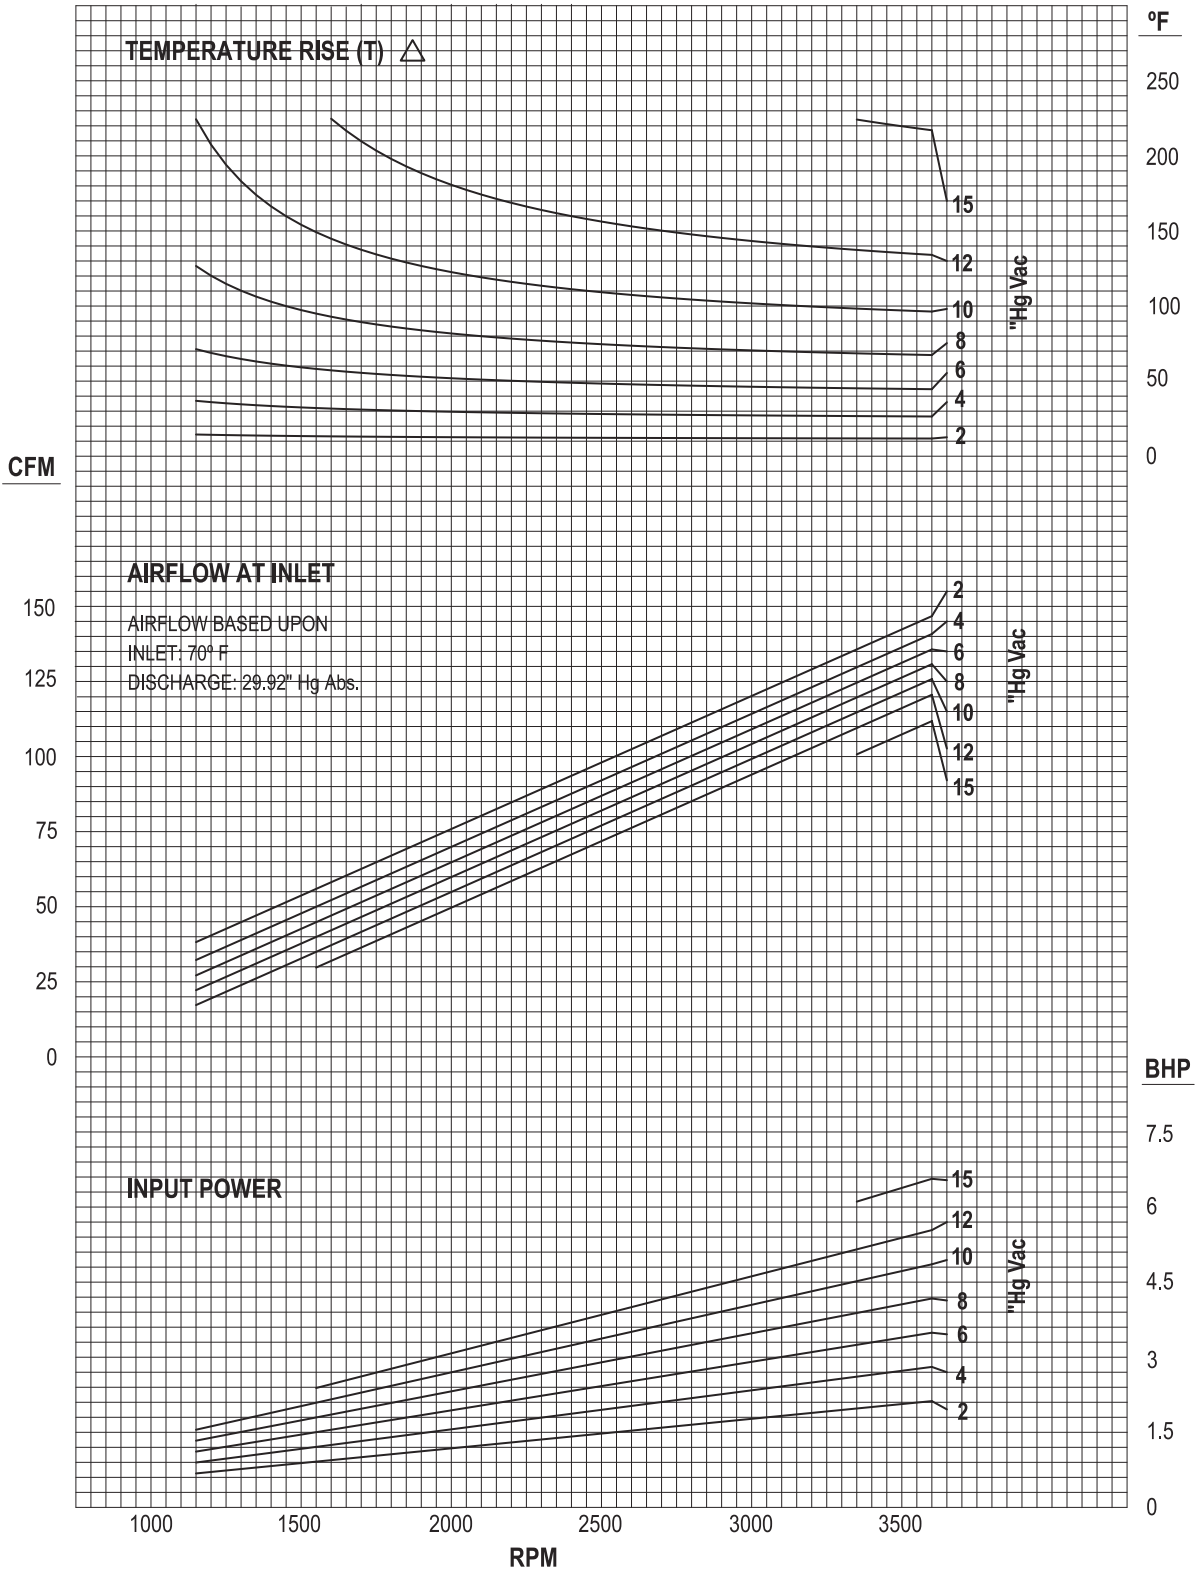

2000 KICE VACUUM CURVE

(.044 CFR DISPLAY)

KICE INDUSTRIES, INC. | 5500 Mill Heights Drive | Park City, KS 67219 | www.kice.com | sales@kice.com

2000 KICE VACUUM CURVE
 (.044 CFR DISPLAY)

DWG. NO.
 903