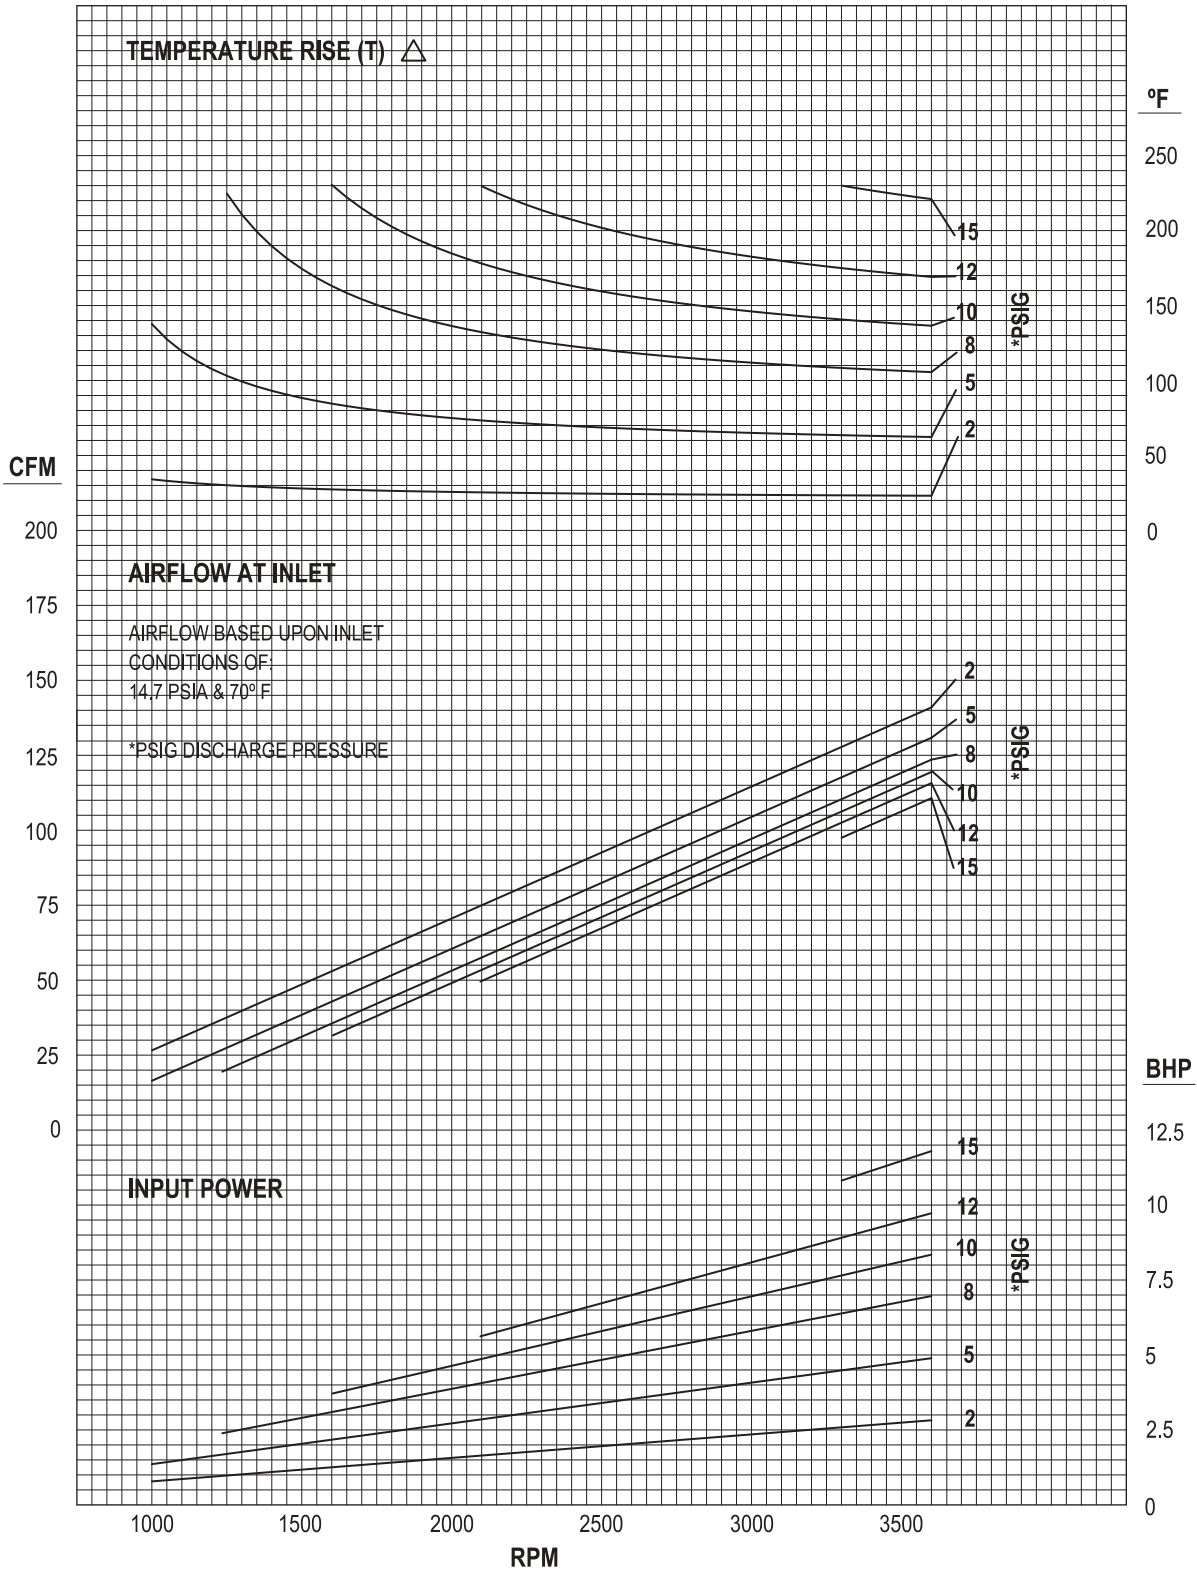

2000 KICE PRESSURE CURVE

(.044 CFR DISPLAY)

KICE INDUSTRIES, INC. / 5500 Mill Heights Drive / Wichita, KS 67219

www.kice.com / sales@kice.com

2000 KICE PRESSURE CURVE
 (.044 CFR DISPLAY)
 DWG. NO.
 4103