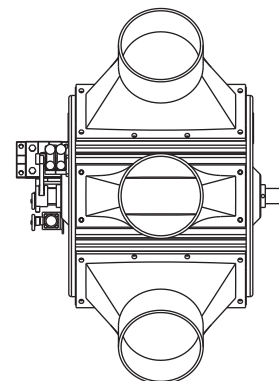

# 67QX-3 DIVERTER VALVES

KICE INDUSTRIES, INC. | 5500 Mill Heights Drive | Park City, KS 67219 [www.kice.com](http://www.kice.com) | [sales@kice.com](mailto:sales@kice.com)

SIDE VIEW

MODEL #	A	B	C	EST. WEIGHT
67Q2-3	22 1/2	7 5/8	15 1/4	125
67Q3-3	22 1/2	7 5/8	15 1/4	125
67Q4-3	24 1/2	8 1/8	16 1/4	150
67Q5-3	28 1/2	9 5/8	19 1/4	225
67Q6-3	34 1/4	11 3/8	22 3/4	345
67Q8-3	44 3/4	14 3/8	28 3/4	610

TOP VIEW

**NOTES:**

DIMENSIONS SHOWN ARE ESTIMATES.

IF LINE SIZES ARE INCREASED BY 1/2" INCREMENTS, BODY DIMENSIONS REMAIN THE SAME.

CAST IRON CONSTRUCTION.

AIR OPERATED CONTROLS ARE SHOWN. MANUAL CONTROLS OR ELECTRIC ACTUATORS ARE AVAILABLE.

FRONT VIEW