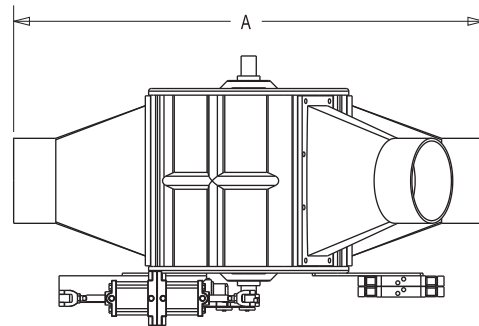

# 67QX-3 DIVERTER VALVES

KICE INDUSTRIES, INC. | 5500 Mill Heights Drive | Park City, KS 67219 [www.kice.com](http://www.kice.com) | [sales@kice.com](mailto:sales@kice.com)

SIDE VIEW

MODEL #	A	B	C	EST. WEIGHT
67Q2-3	22 1/2	7 5/8	15 1/4	125
67Q3-3	22 1/2	7 5/8	15 1/4	125
67Q4-3	24 1/2	8 1/8	16 1/4	150
67Q5-3	28 1/2	9 5/8	19 1/4	225
67Q6-3	34 1/4	11 3/8	22 3/4	345
67Q8-3	44 3/4	14 3/8	28 3/4	610

TOP VIEW

**NOTES:**

DIMENSIONS SHOWN ARE ESTIMATES.

IF LINE SIZES ARE INCREASED BY 1/2" INCREMENTS, BODY DIMENSIONS REMAIN THE SAME.

CAST IRON CONSTRUCTION.

AIR OPERATED CONTROLS ARE SHOWN. MANUAL CONTROLS OR ELECTRIC ACTUATORS ARE AVAILABLE.

FRONT VIEW