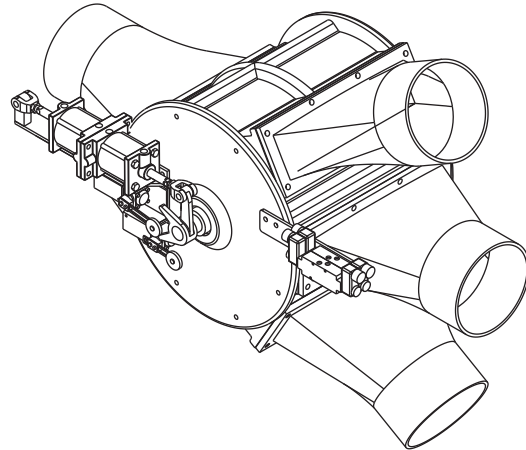

# 67QX-3 DIVERTER VALVES

KICE INDUSTRIES, INC. | 5500 Mill Heights Drive | Park City, KS 67219 [www.kice.com](http://www.kice.com) | [sales@kice.com](mailto:sales@kice.com)

SIDE VIEW

MODEL #	A	B	C	EST. WEIGHT
67Q2-3	22 1/2	7 5/8	15 1/4	125
67Q3-3	22 1/2	7 5/8	15 1/4	125
67Q4-3	24 1/2	8 1/8	16 1/4	150
67Q5-3	28 1/2	9 5/8	19 1/4	225
67Q6-3	34 1/4	11 3/8	22 3/4	345
67Q8-3	44 3/4	14 3/8	28 3/4	610

TOP VIEW

**NOTES:**

DIMENSIONS SHOWN ARE ESTIMATES.

IF LINE SIZES ARE INCREASED BY 1/2" INCREMENTS, BODY DIMENSIONS REMAIN THE SAME.

CAST IRON CONSTRUCTION.

AIR OPERATED CONTROLS ARE SHOWN. MANUAL CONTROLS OR ELECTRIC ACTUATORS ARE AVAILABLE.

FRONT VIEW