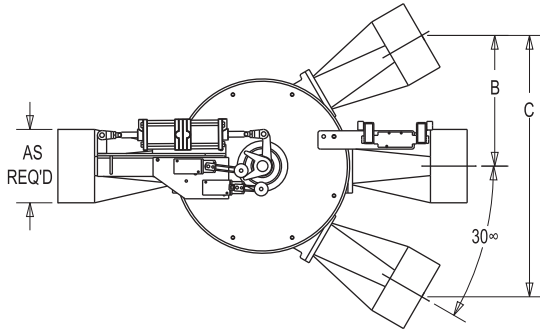

# 67QX-3 DIVERTER VALVES

KICE INDUSTRIES, INC. | 5500 Mill Heights Drive | Park City, KS 67219 [www.kice.com](http://www.kice.com) | [sales@kice.com](mailto:sales@kice.com)

SIDE VIEW

MODEL #	A	B	C	EST. WEIGHT
67Q2-3	22 1/2	7 5/8	15 1/4	125
67Q3-3	22 1/2	7 5/8	15 1/4	125
67Q4-3	24 1/2	8 1/8	16 1/4	150
67Q5-3	28 1/2	9 5/8	19 1/4	225
67Q6-3	34 1/4	11 3/8	22 3/4	345
67Q8-3	44 3/4	14 3/8	28 3/4	610

TOP VIEW

**NOTES:**

DIMENSIONS SHOWN ARE ESTIMATES.

IF LINE SIZES ARE INCREASED BY 1/2" INCREMENTS, BODY DIMENSIONS REMAIN THE SAME.

CAST IRON CONSTRUCTION.

AIR OPERATED CONTROLS ARE SHOWN. MANUAL CONTROLS OR ELECTRIC ACTUATORS ARE AVAILABLE.

FRONT VIEW