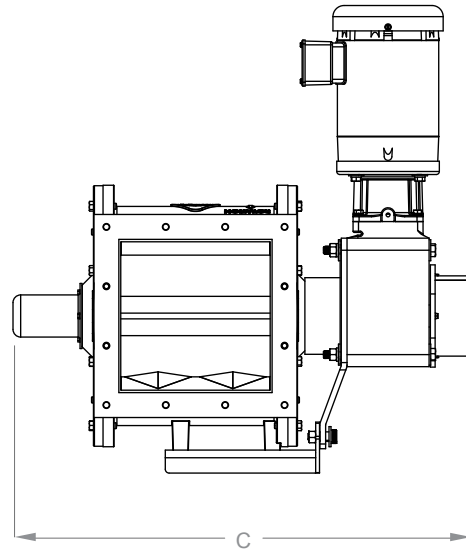

VJ SERIES DIRECT DRIVE AIRLOCKS

KICE INDUSTRIES, INC. / 5500 Mill Heights Drive / Park City, KS 67219 www.kice.com / sales@kice.com

SIDE VIEW

TOP VIEW

MODEL #	CU. FT / REV	A	B	C	EST. WEIGHT
VJ 8x6x6	0.160	11 5/8"	26 7/8"	24 5/8"	188 lb
VJ 10x8x8	0.330	13 5/8"	33 5/16"	31 3/4"	312 lb
VJ 12x8x8	0.550	16 7/8"	34"	31 3/4"	390 lb
VJ 14x10x10	0.670	18 5/8"	32 5/8"	33 13/16"	460 lb
VJ 16x12x12	1.100	20 5/8"	33 5/8"	35 3/4"	588 lb
VJ 18x12x12	1.450	22 5/8"	38 5/16"	40 13/16"	680 lb
VJ 18x14x14	1.670	22 5/8"	38 5/16"	42 13/16"	719 lb
VJ 20x12x12	1.840	24 3/8"	39 5/16"	43 15/16"	767 lb
VJ 20x15x15	2.300	24 3/8"	39 7/16"	43 15/16"	850 lb
VJ 24x15x15	3.200	28 5/8"	41 5/16"	43 7/8"	1001 lb
VJ 24x20x20	4.700	49 1/8"	41 5/16"	49 13/16"	1241 lb

NOTES:

DIMENSIONS SHOWN MAY VARY
DEPENDING ON JOB REQUIREMENTS

STANDARD CAST IRON CONSTRUCTION

FRONT VIEW