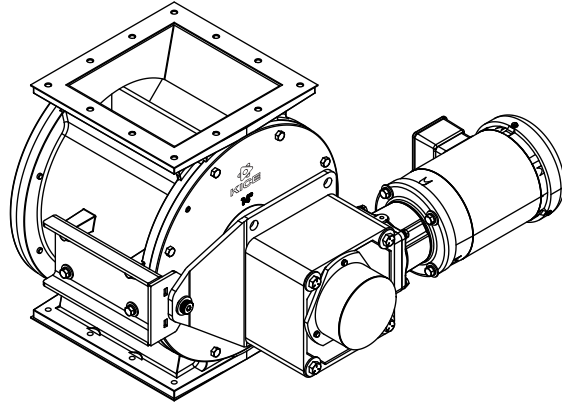

VJ SERIES DIRECT DRIVE AIRLOCKS

KICE INDUSTRIES, INC. / 5500 Mill Heights Drive / Park City, KS 67219 www.kice.com / sales@kice.com

SIDE VIEW

TOP VIEW

MODEL #	CU. FT / REV	A	B	C	EST. WEIGHT
VJ 8x6x6	0.160	11 5/8"	26 7/8"	24 5/8"	188 lb
VJ 10x8x8	0.330	13 5/8"	33 5/16"	31 3/4"	312 lb
VJ 12x8x8	0.550	16 7/8"	34"	31 3/4"	390 lb
VJ 14x10x10	0.670	18 5/8"	32 5/8"	33 13/16"	460 lb
VJ 16x12x12	1.100	20 5/8"	33 5/8"	35 3/4"	588 lb
VJ 18x12x12	1.450	22 5/8"	38 5/16"	40 13/16"	680 lb
VJ 18x14x14	1.670	22 5/8"	38 5/16"	42 13/16"	719 lb
VJ 20x12x12	1.840	24 3/8"	39 5/16"	43 15/16"	767 lb
VJ 20x15x15	2.300	24 3/8"	39 7/16"	43 15/16"	850 lb
VJ 24x15x15	3.200	28 5/8"	41 5/16"	43 7/8"	1001 lb
VJ 24x20x20	4.700	49 1/8"	41 5/16"	49 13/16"	1241 lb

NOTES:

DIMENSIONS SHOWN MAY VARY
DEPENDING ON JOB REQUIREMENTS

STANDARD CAST IRON CONSTRUCTION

FRONT VIEW