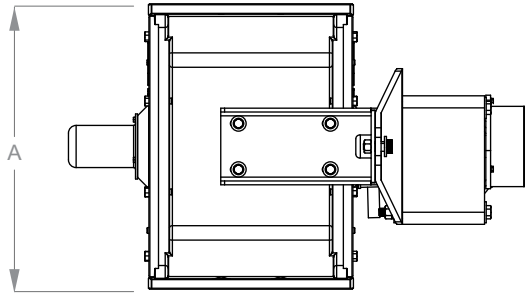

VJ SERIES DIRECT DRIVE AIRLOCKS

KICE INDUSTRIES, INC. / 5500 Mill Heights Drive / Park City, KS 67219 www.kice.com / sales@kice.com

SIDE VIEW

TOP VIEW

MODEL #	CU. FT / REV	A	B	C	EST. WEIGHT
VJ 8x6x6	0.160	11 5/8"	26 7/8"	24 5/8"	188 lb
VJ 10x8x8	0.330	13 5/8"	33 5/16"	31 3/4"	312 lb
VJ 12x8x8	0.550	16 7/8"	34"	31 3/4"	390 lb
VJ 14x10x10	0.670	18 5/8"	32 5/8"	33 13/16"	460 lb
VJ 16x12x12	1.100	20 5/8"	33 5/8"	35 3/4"	588 lb
VJ 18x12x12	1.450	22 5/8"	38 5/16"	40 13/16"	680 lb
VJ 18x14x14	1.670	22 5/8"	38 5/16"	42 13/16"	719 lb
VJ 20x12x12	1.840	24 3/8"	39 5/16"	43 15/16"	767 lb
VJ 20x15x15	2.300	24 3/8"	39 7/16"	43 15/16"	850 lb
VJ 24x15x15	3.200	28 5/8"	41 5/16"	43 7/8"	1001 lb
VJ 24x20x20	4.700	49 1/8"	41 5/16"	49 13/16"	1241 lb

NOTES:

DIMENSIONS SHOWN MAY VARY
DEPENDING ON JOB REQUIREMENTS

STANDARD CAST IRON CONSTRUCTION

FRONT VIEW