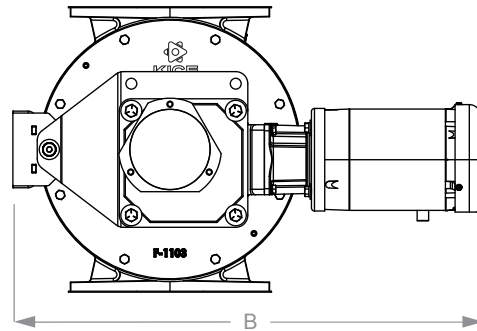

VJ SERIES DIRECT DRIVE AIRLOCKS

KICE INDUSTRIES, INC. / 5500 Mill Heights Drive / Park City, KS 67219 www.kice.com / sales@kice.com

SIDE VIEW

TOP VIEW

MODEL #	CU. FT / REV	A	B	C	EST. WEIGHT
VJ 8x6x6	0.160	11 5/8"	26 7/8"	24 5/8"	188 lb
VJ 10x8x8	0.330	13 5/8"	33 5/16"	31 3/4"	312 lb
VJ 12x8x8	0.550	16 7/8"	34"	31 3/4"	390 lb
VJ 14x10x10	0.670	18 5/8"	32 5/8"	33 13/16"	460 lb
VJ 16x12x12	1.100	20 5/8"	33 5/8"	35 3/4"	588 lb
VJ 18x12x12	1.450	22 5/8"	38 5/16"	40 13/16"	680 lb
VJ 18x14x14	1.670	22 5/8"	38 5/16"	42 13/16"	719 lb
VJ 20x12x12	1.840	24 3/8"	39 5/16"	43 15/16"	767 lb
VJ 20x15x15	2.300	24 3/8"	39 7/16"	43 15/16"	850 lb
VJ 24x15x15	3.200	28 5/8"	41 5/16"	43 7/8"	1001 lb
VJ 24x20x20	4.700	49 1/8"	41 5/16"	49 13/16"	1241 lb

NOTES:

DIMENSIONS SHOWN MAY VARY
DEPENDING ON JOB REQUIREMENTS

STANDARD CAST IRON CONSTRUCTION

FRONT VIEW