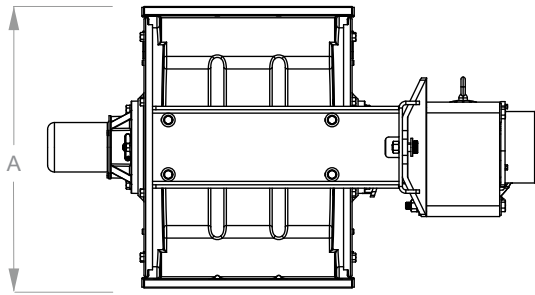

VJX SERIES DIRECT DRIVE AIRLOCKS

KICE INDUSTRIES, INC. / 5500 Mill Heights Drive / Park City, KS 67219 www.kice.com / sales@kice.com

SIDE VIEW

TOP VIEW

MODEL #	CU. FT / REV	A	B	C	EST. WEIGHT
VJX 8x6x6	0.160	11 5/8"	33 5/16"	29 3/4"	299 lb
VJX 10x8x8	0.330	13 5/8"	33 5/16"	31 3/4"	353 lb
VJX 12x8x8	0.550	16 7/8"	34"	31 3/4"	430 lb
VJX 14x10x10	0.670	18 5/8"	32 5/8"	33 13/16"	501 lb
VJX 16x12x12	1.100	20 5/8"	33 5/8"	35 3/4"	615 lb
VJX 18x12x12	1.450	22 5/8"	38 5/16"	40 13/16"	884 lb
VJX 18x14x14	1.670	22 5/8"	38 5/16"	42 13/16"	926 lb
VJX 20x12x12	1.840	24 3/8"	39 5/16"	43 15/16"	972 lb
VJX 20x15x15	2.300	24 3/8"	39 7/16"	43 15/16"	1052 lb
VJX 24x15x15	3.200	28 5/8"	41 5/16"	43 7/8"	1207 lb
VJX 24x20x20	4.700	29 1/8"	41 5/16"	49 13/16"	1453 lb

NOTES:

DIMENSIONS SHOWN MAY VARY
DEPENDING ON JOB REQUIREMENTS

STANDARD CAST IRON CONSTRUCTION

FRONT VIEW