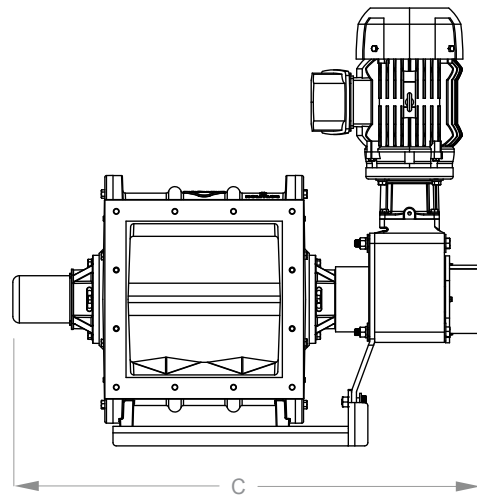

VJX SERIES DIRECT DRIVE AIRLOCKS

KICE INDUSTRIES, INC. / 5500 Mill Heights Drive / Park City, KS 67219 www.kice.com / sales@kice.com

SIDE VIEW

TOP VIEW

MODEL #	CU. FT / REV	A	B	C	EST. WEIGHT
VJX 8x6x6	0.160	11 5/8"	33 5/16"	29 3/4"	299 lb
VJX 10x8x8	0.330	13 5/8"	33 5/16"	31 3/4"	353 lb
VJX 12x8x8	0.550	16 7/8"	34"	31 3/4"	430 lb
VJX 14x10x10	0.670	18 5/8"	32 5/8"	33 13/16"	501 lb
VJX 16x12x12	1.100	20 5/8"	33 5/8"	35 3/4"	615 lb
VJX 18x12x12	1.450	22 5/8"	38 5/16"	40 13/16"	884 lb
VJX 18x14x14	1.670	22 5/8"	38 5/16"	42 13/16"	926 lb
VJX 20x12x12	1.840	24 3/8"	39 5/16"	43 15/16"	972 lb
VJX 20x15x15	2.300	24 3/8"	39 7/16"	43 15/16"	1052 lb
VJX 24x15x15	3.200	28 5/8"	41 5/16"	43 7/8"	1207 lb
VJX 24x20x20	4.700	29 1/8"	41 5/16"	49 13/16"	1453 lb

NOTES:

DIMENSIONS SHOWN MAY VARY
DEPENDING ON JOB REQUIREMENTS

STANDARD CAST IRON CONSTRUCTION

FRONT VIEW