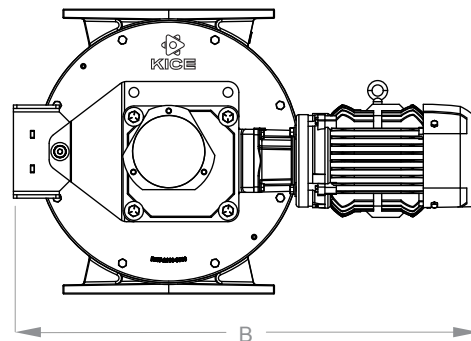

VJX SERIES DIRECT DRIVE AIRLOCKS

KICE INDUSTRIES, INC. / 5500 Mill Heights Drive / Park City, KS 67219 www.kice.com / sales@kice.com

SIDE VIEW

TOP VIEW

MODEL #	CU. FT / REV	A	B	C	EST. WEIGHT
VJX 8x6x6	0.160	11 5/8"	33 5/16"	29 3/4"	299 lb
VJX 10x8x8	0.330	13 5/8"	33 5/16"	31 3/4"	353 lb
VJX 12x8x8	0.550	16 7/8"	34"	31 3/4"	430 lb
VJX 14x10x10	0.670	18 5/8"	32 5/8"	33 13/16"	501 lb
VJX 16x12x12	1.100	20 5/8"	33 5/8"	35 3/4"	615 lb
VJX 18x12x12	1.450	22 5/8"	38 5/16"	40 13/16"	884 lb
VJX 18x14x14	1.670	22 5/8"	38 5/16"	42 13/16"	926 lb
VJX 20x12x12	1.840	24 3/8"	39 5/16"	43 15/16"	972 lb
VJX 20x15x15	2.300	24 3/8"	39 7/16"	43 15/16"	1052 lb
VJX 24x15x15	3.200	28 5/8"	41 5/16"	43 7/8"	1207 lb
VJX 24x20x20	4.700	29 1/8"	41 5/16"	49 13/16"	1453 lb

NOTES:

DIMENSIONS SHOWN MAY VARY
DEPENDING ON JOB REQUIREMENTS

STANDARD CAST IRON CONSTRUCTION

FRONT VIEW