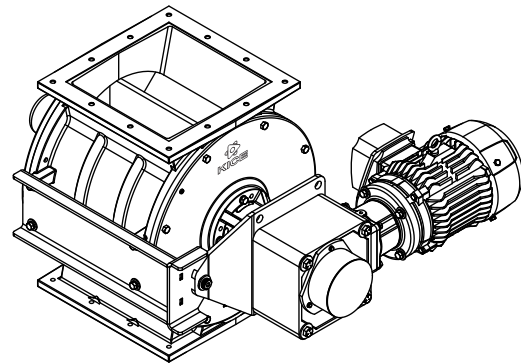

VJX SERIES DIRECT DRIVE AIRLOCKS

KICE INDUSTRIES, INC. / 5500 Mill Heights Drive / Park City, KS 67219 www.kice.com / sales@kice.com

SIDE VIEW

TOP VIEW

MODEL #	CU. FT / REV	A	B	C	EST. WEIGHT
VJX 8x6x6	0.160	11 5/8"	33 5/16"	29 3/4"	299 lb
VJX 10x8x8	0.330	13 5/8"	33 5/16"	31 3/4"	353 lb
VJX 12x8x8	0.550	16 7/8"	34"	31 3/4"	430 lb
VJX 14x10x10	0.670	18 5/8"	32 5/8"	33 13/16"	501 lb
VJX 16x12x12	1.100	20 5/8"	33 5/8"	35 3/4"	615 lb
VJX 18x12x12	1.450	22 5/8"	38 5/16"	40 13/16"	884 lb
VJX 18x14x14	1.670	22 5/8"	38 5/16"	42 13/16"	926 lb
VJX 20x12x12	1.840	24 3/8"	39 5/16"	43 15/16"	972 lb
VJX 20x15x15	2.300	24 3/8"	39 7/16"	43 15/16"	1052 lb
VJX 24x15x15	3.200	28 5/8"	41 5/16"	43 7/8"	1207 lb
VJX 24x20x20	4.700	29 1/8"	41 5/16"	49 13/16"	1453 lb

NOTES:

DIMENSIONS SHOWN MAY VARY
DEPENDING ON JOB REQUIREMENTS

STANDARD CAST IRON CONSTRUCTION

FRONT VIEW