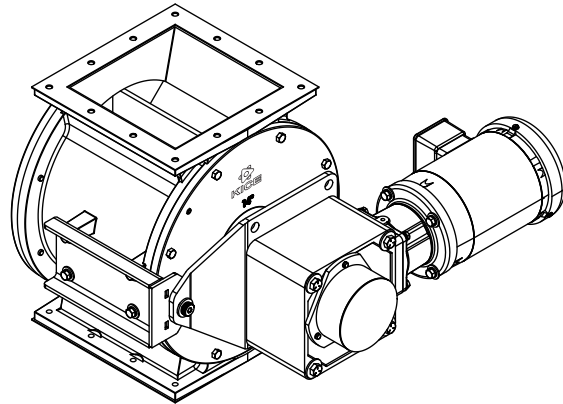

VB SERIES DIRECT DRIVE AIRLOCKS

KICE INDUSTRIES, INC. / 5500 Mill Heights Drive / Park City, KS 67219 www.kice.com / sales@kice.com

SIDE VIEW

TOP VIEW

MODEL #	CU. FT / REV	A	B	C	EST. WEIGHT
VB 8x6x6	0.160	11 5/8"	26 7/8"	24 5/8"	188 lb
VB 10x8x8	0.330	13 9/16"	27 13/16"	26 5/8"	231 lb
VB 12x8x8	0.550	17"	29 3/16"	26 11/16"	311 lb
VB 14x10x10	0.670	18 1/2"	34 7/8"	29 3/4"	432 lb
VB 16x12x12	1.100	20 1/2"	31 1/2"	31 3/4"	501 lb
VB 18x12x12	1.450	22 1/2"	34 5/8"	32 3/16"	627 lb
VB 18x14x14	1.670	22 1/2"	34 5/8"	34 5/16"	663 lb
VB 20x12x12	1.840	24 1/4"	35 5/8"	33"	732 lb
VB 20x15x15	2.300	24 1/4"	35 5/8"	35 3/8"	791 lb
VB 24x15x15	3.200	28 1/2"	37 5/8"	35 3/8"	920 lb
VB 24x20x20	4.700	29"	37 5/8"	41 5/16"	1084 lb

NOTES:

DIMENSIONS SHOWN MAY VARY DEPENDING ON JOB REQUIREMENTS

STANDARD CARBON STEEL HOUSING AND ROTOR

CAST IRON ENDPLATES

FRONT VIEW