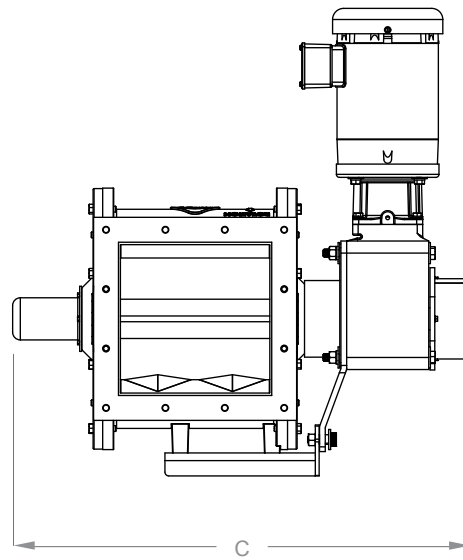

VB SERIES DIRECT DRIVE AIRLOCKS

KICE INDUSTRIES, INC. / 5500 Mill Heights Drive / Park City, KS 67219 www.kice.com / sales@kice.com

SIDE VIEW

TOP VIEW

MODEL #	CU. FT / REV	A	B	C	EST. WEIGHT
VB 8x6x6	0.160	11 5/8"	26 7/8"	24 5/8"	188 lb
VB 10x8x8	0.330	13 9/16"	27 13/16"	26 5/8"	231 lb
VB 12x8x8	0.550	17"	29 3/16"	26 11/16"	311 lb
VB 14x10x10	0.670	18 1/2"	34 7/8"	29 3/4"	432 lb
VB 16x12x12	1.100	20 1/2"	31 1/2"	31 3/4"	501 lb
VB 18x12x12	1.450	22 1/2"	34 5/8"	32 3/16"	627 lb
VB 18x14x14	1.670	22 1/2"	34 5/8"	34 5/16"	663 lb
VB 20x12x12	1.840	24 1/4"	35 5/8"	33"	732 lb
VB 20x15x15	2.300	24 1/4"	35 5/8"	35 3/8"	791 lb
VB 24x15x15	3.200	28 1/2"	37 5/8"	35 3/8"	920 lb
VB 24x20x20	4.700	29"	37 5/8"	41 5/16"	1084 lb

NOTES:

DIMENSIONS SHOWN MAY VARY DEPENDING ON JOB REQUIREMENTS

STANDARD CARBON STEEL HOUSING AND ROTOR

CAST IRON ENDPLATES

FRONT VIEW