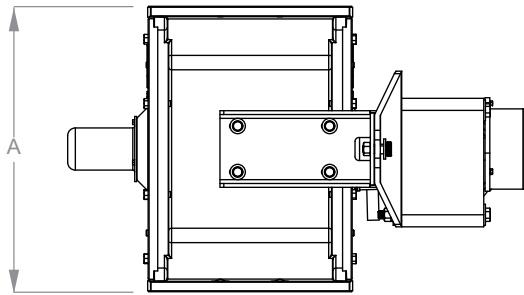

VB SERIES DIRECT DRIVE AIRLOCKS

KICE INDUSTRIES, INC. / 5500 Mill Heights Drive / Park City, KS 67219 www.kice.com / sales@kice.com

SIDE VIEW

TOP VIEW

MODEL #	CU. FT / REV	A	B	C	EST. WEIGHT
VB 8x6x6	0.160	11 5/8"	26 7/8"	24 5/8"	188 lb
VB 10x8x8	0.330	13 9/16"	27 13/16"	26 5/8"	231 lb
VB 12x8x8	0.550	17"	29 3/16"	26 11/16"	311 lb
VB 14x10x10	0.670	18 1/2"	34 7/8"	29 3/4"	432 lb
VB 16x12x12	1.100	20 1/2"	31 1/2"	31 3/4"	501 lb
VB 18x12x12	1.450	22 1/2"	34 5/8"	32 3/16"	627 lb
VB 18x14x14	1.670	22 1/2"	34 5/8"	34 5/16"	663 lb
VB 20x12x12	1.840	24 1/4"	35 5/8"	33"	732 lb
VB 20x15x15	2.300	24 1/4"	35 5/8"	35 3/8"	791 lb
VB 24x15x15	3.200	28 1/2"	37 5/8"	35 3/8"	920 lb
VB 24x20x20	4.700	29"	37 5/8"	41 5/16"	1084 lb

NOTES:

DIMENSIONS SHOWN MAY VARY DEPENDING ON JOB REQUIREMENTS

STANDARD CARBON STEEL HOUSING AND ROTOR

CAST IRON ENDPLATES

FRONT VIEW