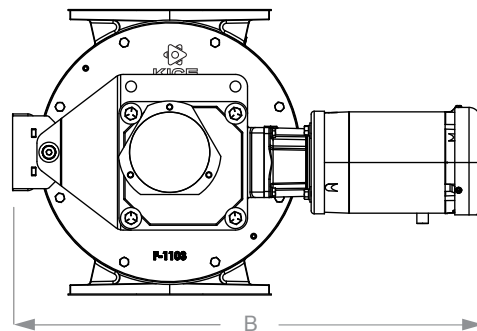

VB SERIES DIRECT DRIVE AIRLOCKS

KICE INDUSTRIES, INC. / 5500 Mill Heights Drive / Park City, KS 67219 www.kice.com / sales@kice.com

SIDE VIEW

TOP VIEW

MODEL #	CU. FT / REV	A	B	C	EST. WEIGHT
VB 8x6x6	0.160	11 5/8"	26 7/8"	24 5/8"	188 lb
VB 10x8x8	0.330	13 9/16"	27 13/16"	26 5/8"	231 lb
VB 12x8x8	0.550	17"	29 3/16"	26 11/16"	311 lb
VB 14x10x10	0.670	18 1/2"	34 7/8"	29 3/4"	432 lb
VB 16x12x12	1.100	20 1/2"	31 1/2"	31 3/4"	501 lb
VB 18x12x12	1.450	22 1/2"	34 5/8"	32 3/16"	627 lb
VB 18x14x14	1.670	22 1/2"	34 5/8"	34 5/16"	663 lb
VB 20x12x12	1.840	24 1/4"	35 5/8"	33"	732 lb
VB 20x15x15	2.300	24 1/4"	35 5/8"	35 3/8"	791 lb
VB 24x15x15	3.200	28 1/2"	37 5/8"	35 3/8"	920 lb
VB 24x20x20	4.700	29"	37 5/8"	41 5/16"	1084 lb

NOTES:

DIMENSIONS SHOWN MAY VARY DEPENDING ON JOB REQUIREMENTS

STANDARD CARBON STEEL HOUSING AND ROTOR

CAST IRON ENDPLATES

FRONT VIEW