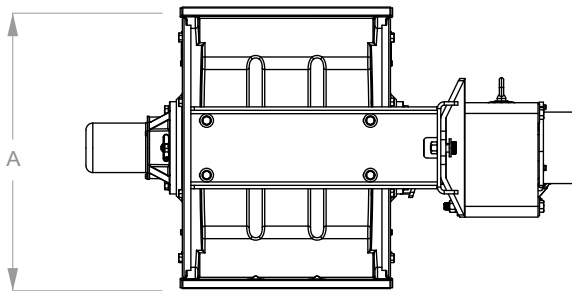

# VBX SERIES DIRECT DRIVE AIRLOCKS

KICE INDUSTRIES, INC. / 5500 Mill Heights Drive / Park City, KS 67219    www.kice.com / sales@kice.com

SIDE VIEW

TOP VIEW

| MODEL #      | CU. FT / REV | A        | B        | C         | EST. WEIGHT |
|--------------|--------------|----------|----------|-----------|-------------|
| VBX 8x6x6    | 0.160        | 11 5/8"  | 26 7/8"  | 24 5/8"   | 188 lb      |
| VBX 10x8x8   | 0.330        | 13 9/16" | 33 5/16" | 31 3/4"   | 344 lb      |
| VBX 12x8x8   | 0.550        | 17"      | 34"      | 31 7/8"   | 414 lb      |
| VBX 14x10x10 | 0.670        | 18 1/2"  | 32 5/8"  | 33 13/16" | 473 lb      |
| VBX 16x12x12 | 1.100        | 20 1/2"  | 33 5/8"  | 35 3/4"   | 568 lb      |
| VBX 18x12x12 | 1.450        | 22 1/2"  | 38 5/16" | 40 13/16" | 832 lb      |
| VBX 18x14x14 | 1.670        | 22 1/2"  | 38 5/16" | 42 7/8"   | 870 lb      |
| VBX 20x12x12 | 1.840        | 24 1/4"  | 39 5/16" | 41 3/8"   | 937 lb      |
| VBX 20x15x15 | 2.300        | 24 1/4"  | 39 7/16" | 43 15/16" | 967 lb      |
| VBX 24x15x15 | 3.200        | 28 1/2"  | 41 5/16" | 43 7/8"   | 1111 lb     |
| VBX 24x20x20 | 4.700        | 29"      | 41 5/16" | 49 7/8"   | 1295 lb     |

**NOTES:**

DIMENSIONS SHOWN MAY VARY DEPENDING ON JOB REQUIREMENTS

STANDARD CARBON STEEL HOUSING AND ROTOR

CAST IRON ENDPLATES

FRONT VIEW