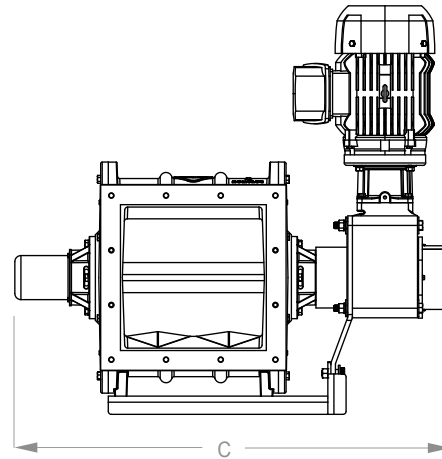

# VBX SERIES DIRECT DRIVE AIRLOCKS

KICE INDUSTRIES, INC. / 5500 Mill Heights Drive / Park City, KS 67219    www.kice.com / sales@kice.com

SIDE VIEW

TOP VIEW

| MODEL #      | CU. FT / REV | A        | B        | C         | EST. WEIGHT |
|--------------|--------------|----------|----------|-----------|-------------|
| VBX 8x6x6    | 0.160        | 11 5/8"  | 26 7/8"  | 24 5/8"   | 188 lb      |
| VBX 10x8x8   | 0.330        | 13 9/16" | 33 5/16" | 31 3/4"   | 344 lb      |
| VBX 12x8x8   | 0.550        | 17"      | 34"      | 31 7/8"   | 414 lb      |
| VBX 14x10x10 | 0.670        | 18 1/2"  | 32 5/8"  | 33 13/16" | 473 lb      |
| VBX 16x12x12 | 1.100        | 20 1/2"  | 33 5/8"  | 35 3/4"   | 568 lb      |
| VBX 18x12x12 | 1.450        | 22 1/2"  | 38 5/16" | 40 13/16" | 832 lb      |
| VBX 18x14x14 | 1.670        | 22 1/2"  | 38 5/16" | 42 7/8"   | 870 lb      |
| VBX 20x12x12 | 1.840        | 24 1/4"  | 39 5/16" | 41 3/8"   | 937 lb      |
| VBX 20x15x15 | 2.300        | 24 1/4"  | 39 7/16" | 43 15/16" | 967 lb      |
| VBX 24x15x15 | 3.200        | 28 1/2"  | 41 5/16" | 43 7/8"   | 1111 lb     |
| VBX 24x20x20 | 4.700        | 29"      | 41 5/16" | 49 7/8"   | 1295 lb     |

**NOTES:**

DIMENSIONS SHOWN MAY VARY DEPENDING ON JOB REQUIREMENTS

STANDARD CARBON STEEL HOUSING AND ROTOR

CAST IRON ENDPLATES

FRONT VIEW