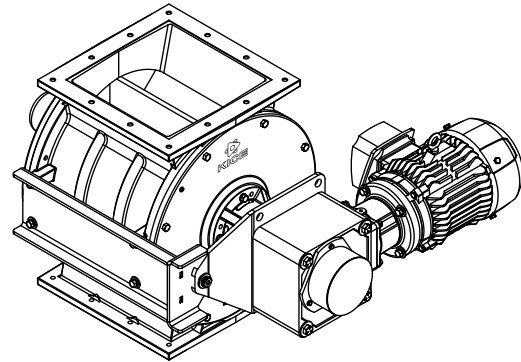

# VBX SERIES DIRECT DRIVE AIRLOCKS

KICE INDUSTRIES, INC. / 5500 Mill Heights Drive / Park City, KS 67219    www.kice.com / sales@kice.com

SIDE VIEW

TOP VIEW

| MODEL #      | CU. FT / REV | A        | B        | C         | EST. WEIGHT |
|--------------|--------------|----------|----------|-----------|-------------|
| VBX 8x6x6    | 0.160        | 11 5/8"  | 26 7/8"  | 24 5/8"   | 188 lb      |
| VBX 10x8x8   | 0.330        | 13 9/16" | 33 5/16" | 31 3/4"   | 344 lb      |
| VBX 12x8x8   | 0.550        | 17"      | 34"      | 31 7/8"   | 414 lb      |
| VBX 14x10x10 | 0.670        | 18 1/2"  | 32 5/8"  | 33 13/16" | 473 lb      |
| VBX 16x12x12 | 1.100        | 20 1/2"  | 33 5/8"  | 35 3/4"   | 568 lb      |
| VBX 18x12x12 | 1.450        | 22 1/2"  | 38 5/16" | 40 13/16" | 832 lb      |
| VBX 18x14x14 | 1.670        | 22 1/2"  | 38 5/16" | 42 7/8"   | 870 lb      |
| VBX 20x12x12 | 1.840        | 24 1/4"  | 39 5/16" | 41 3/8"   | 937 lb      |
| VBX 20x15x15 | 2.300        | 24 1/4"  | 39 7/16" | 43 15/16" | 967 lb      |
| VBX 24x15x15 | 3.200        | 28 1/2"  | 41 5/16" | 43 7/8"   | 1111 lb     |
| VBX 24x20x20 | 4.700        | 29"      | 41 5/16" | 49 7/8"   | 1295 lb     |

**NOTES:**

DIMENSIONS SHOWN MAY VARY DEPENDING ON JOB REQUIREMENTS

STANDARD CARBON STEEL HOUSING AND ROTOR

CAST IRON ENDPLATES

FRONT VIEW