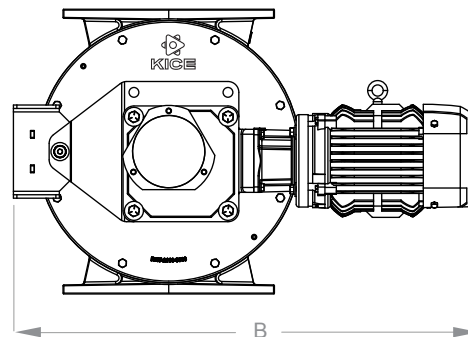

# VBX SERIES DIRECT DRIVE AIRLOCKS

KICE INDUSTRIES, INC. / 5500 Mill Heights Drive / Park City, KS 67219    www.kice.com / sales@kice.com

SIDE VIEW

TOP VIEW

| MODEL #      | CU. FT / REV | A        | B        | C         | EST. WEIGHT |
|--------------|--------------|----------|----------|-----------|-------------|
| VBX 8x6x6    | 0.160        | 11 5/8"  | 26 7/8"  | 24 5/8"   | 188 lb      |
| VBX 10x8x8   | 0.330        | 13 9/16" | 33 5/16" | 31 3/4"   | 344 lb      |
| VBX 12x8x8   | 0.550        | 17"      | 34"      | 31 7/8"   | 414 lb      |
| VBX 14x10x10 | 0.670        | 18 1/2"  | 32 5/8"  | 33 13/16" | 473 lb      |
| VBX 16x12x12 | 1.100        | 20 1/2"  | 33 5/8"  | 35 3/4"   | 568 lb      |
| VBX 18x12x12 | 1.450        | 22 1/2"  | 38 5/16" | 40 13/16" | 832 lb      |
| VBX 18x14x14 | 1.670        | 22 1/2"  | 38 5/16" | 42 7/8"   | 870 lb      |
| VBX 20x12x12 | 1.840        | 24 1/4"  | 39 5/16" | 41 3/8"   | 937 lb      |
| VBX 20x15x15 | 2.300        | 24 1/4"  | 39 7/16" | 43 15/16" | 967 lb      |
| VBX 24x15x15 | 3.200        | 28 1/2"  | 41 5/16" | 43 7/8"   | 1111 lb     |
| VBX 24x20x20 | 4.700        | 29"      | 41 5/16" | 49 7/8"   | 1295 lb     |

**NOTES:**

DIMENSIONS SHOWN MAY VARY DEPENDING ON JOB REQUIREMENTS

STANDARD CARBON STEEL HOUSING AND ROTOR

CAST IRON ENDPLATES

FRONT VIEW