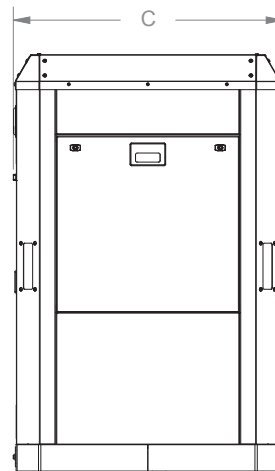

COMPQ ENCLOSURE WITH PD BLOWER

KICE INDUSTRIES, INC. / 5500 Mill Heights Drive / Park City, KS 67219 www.kice.com / sales@kice.com

MODEL #	A	B	C	OUTLET SIZE	WEIGHT (less motor)
COMPQ PD2000	64"	71"	41"	Ø2"	904 LBS
COMPQ PD2500	64"	71"	41"	Ø2 1/2"	1054 LBS
COMPQ PD3000	64"	69"	41"	Ø3"	1208 LBS
COMPQ PD4000	64"	70"	41"	Ø4"	1284 LBS
COMPQ PD5000	78"	91"	55"	Ø5"	2107 LBS
COMPQ PD6000	78"	90"	55"	Ø6"	2289 LBS

TOP VIEW

FRONT VIEW

NOTES:

DIMENSIONS SHOWN MAY VARY
DEPENDING ON JOB REQUIREMENTS

COMPQ ENCLOSURE WITH PD BLOWER

DWG. NO.
APU-4000