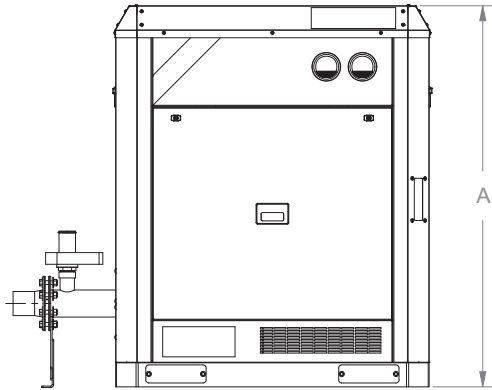

COMPQ ENCLOSURE WITH PD BLOWER

KICE INDUSTRIES, INC. / 5500 Mill Heights Drive / Park City, KS 67219 www.kice.com / sales@kice.com

MODEL #	A	B	C	OUTLET SIZE	WEIGHT (less motor)
COMPQ PD2000	64"	71"	41"	Ø2"	904 LBS
COMPQ PD2500	64"	71"	41"	Ø2 1/2"	1054 LBS
COMPQ PD3000	64"	69"	41"	Ø3"	1208 LBS
COMPQ PD4000	64"	70"	41"	Ø4"	1284 LBS
COMPQ PD5000	78"	91"	55"	Ø5"	2107 LBS
COMPQ PD6000	78"	90"	55"	Ø6"	2289 LBS

TOP VIEW

FRONT VIEW

NOTES:

DIMENSIONS SHOWN MAY VARY
DEPENDING ON JOB REQUIREMENTS

COMPQ ENCLOSURE WITH PD BLOWER

DWG. NO.
APU-4000