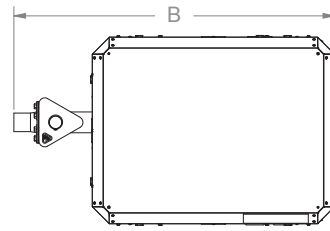

COMPQ ENCLOSURE WITH PD BLOWER

KICE INDUSTRIES, INC. / 5500 Mill Heights Drive / Park City, KS 67219 www.kice.com / sales@kice.com

MODEL #	A	B	C	OUTLET SIZE	WEIGHT (less motor)
COMPQ PD2000	64"	71"	41"	Ø2"	904 LBS
COMPQ PD2500	64"	71"	41"	Ø2 1/2"	1054 LBS
COMPQ PD3000	64"	69"	41"	Ø3"	1208 LBS
COMPQ PD4000	64"	70"	41"	Ø4"	1284 LBS
COMPQ PD5000	78"	91"	55"	Ø5"	2107 LBS
COMPQ PD6000	78"	90"	55"	Ø6"	2289 LBS

TOP VIEW

FRONT VIEW

NOTES:

DIMENSIONS SHOWN MAY VARY
DEPENDING ON JOB REQUIREMENTS

COMPQ ENCLOSURE WITH PD BLOWER

DWG. NO.
APU-4000