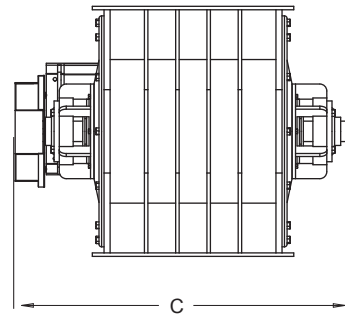

**NOTES:**

DIMENSIONS SHOWN MAY VARY DEPENDING ON JOB REQUIREMENTS

OPTIONAL GEARMOTOR, DRIVES AND GUARD SHOWN

STANDARD CAST IRON BODY AND ENDPLATES WITH FABRICATED ROTOR

7.32 CUFT/REV CAPACITY

6-BLADE OR 8-BLADE ROTOR AVAILABLE

REFERENCE KICE DATA SHEET RAV-1008 FOR FLANGE PATTERNS

SQUARE INLET AND OUTLET

FRONT VIEW

SIDE VIEW