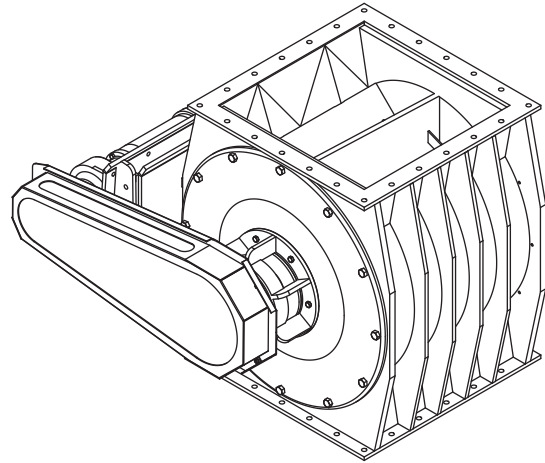

# VJOT 30x24x24 AIRLOCK

KICE INDUSTRIES, INC. / 5500 Mill Heights Drive / Park City, KS 67219 [www.kice.com](http://www.kice.com) / [sales@kice.com](mailto:sales@kice.com)

TOP VIEW

MODEL #	A	B	C	EST. WEIGHT
VJOT 30X24X24	36	40 5/8	50 1/8	2438

**NOTES:**

DIMENSIONS SHOWN MAY VARY DEPENDING ON JOB REQUIREMENTS

OPTIONAL GEARMOTOR, DRIVES AND GUARD SHOWN

STANDARD CAST IRON BODY AND ENDPLATES WITH FABRICATED ROTOR

7.32 CUFT/REV CAPACITY

6-BLADE OR 8-BLADE ROTOR AVAILABLE

REFERENCE KICE DATA SHEET RAV-1008 FOR FLANGE PATTERNS

SQUARE INLET AND OUTLET

FRONT VIEW

SIDE VIEW