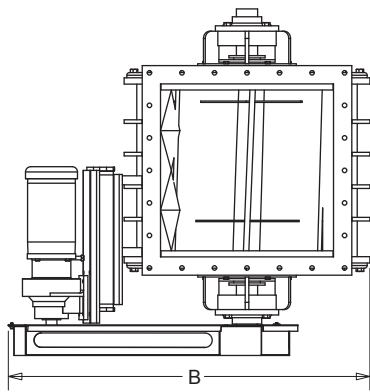

# VJOT 30x24x24 AIRLOCK

KICE INDUSTRIES, INC. / 5500 Mill Heights Drive / Park City, KS 67219 [www.kice.com](http://www.kice.com) / [sales@kice.com](mailto:sales@kice.com)

TOP VIEW

MODEL #	A	B	C	EST. WEIGHT
VJOT 30X24X24	36	40 5/8	50 1/8	2438

**NOTES:**

DIMENSIONS SHOWN MAY VARY DEPENDING ON JOB REQUIREMENTS

OPTIONAL GEARMOTOR, DRIVES AND GUARD SHOWN

STANDARD CAST IRON BODY AND ENDPLATES WITH FABRICATED ROTOR

7.32 CUFT/REV CAPACITY

6-BLADE OR 8-BLADE ROTOR AVAILABLE

REFERENCE KICE DATA SHEET RAV-1008 FOR FLANGE PATTERNS

SQUARE INLET AND OUTLET

FRONT VIEW

SIDE VIEW