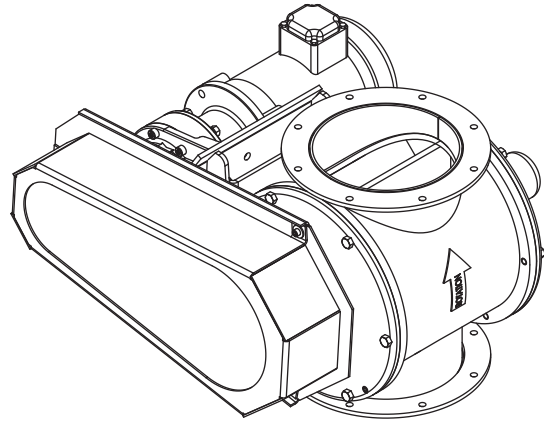

VB ROUND AIRLOCKS

KICE INDUSTRIES, INC. / 5500 Mill Heights Drive / Park City, KS 67219 www.kice.com / sales@kice.com

TOP VIEW

MODEL #	CU. FT / REV	A	B	C	EST. WEIGHT
VB 8X6	0.16	13 1/2	19 1/2	19 5/8	87
VB 10X8	0.33	13 1/2	22 3/4	21 1/4	146
VB 12X8	0.55	16 3/4	23 7/8	21 1/2	220
VB 14X10	0.67	18 1/2	29 1/8	23 3/8	460
VB 16X12	1.10	20 1/2	30 1/4	25 3/8	370
VB 18X12	1.45	22 1/2	30 3/8	25 7/8	500
VB 18X14	1.67	22 1/2	32 3/8	27 7/8	520
VB 20X12	1.90	24 1/2	31 7/8	26	550
VB 20X15	2.30	24 1/2	33 1/2	29	590
VB 24X15	3.20	28 1/2	32 7/8	29	780

FRONT VIEW

NOTES:

DIMENSIONS SHOWN MAY VARY DEPENDING ON JOB REQUIREMENTS

OPTIONAL GEARMOTOR, DRIVES AND GUARD SHOWN

FABRICATED STEEL CONSTRUCTION

REFERENCE KICE DATA SHEET DWG# RAV 1007 FOR FLANGE PATTERNS

ROUND INLET AND OUTLET

SIDE VIEW