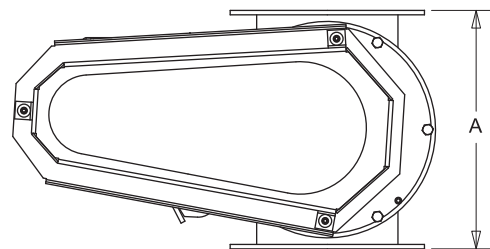

VB ROUND AIRLOCKS

KICE INDUSTRIES, INC. / 5500 Mill Heights Drive / Park City, KS 67219 www.kice.com / sales@kice.com

TOP VIEW

MODEL #	CU. FT / REV	A	B	C	EST. WEIGHT
VB 8X6	0.16	13 1/2	19 1/2	19 5/8	87
VB 10X8	0.33	13 1/2	22 3/4	21 1/4	146
VB 12X8	0.55	16 3/4	23 7/8	21 1/2	220
VB 14X10	0.67	18 1/2	29 1/8	23 3/8	460
VB 16X12	1.10	20 1/2	30 1/4	25 3/8	370
VB 18X12	1.45	22 1/2	30 3/8	25 7/8	500
VB 18X14	1.67	22 1/2	32 3/8	27 7/8	520
VB 20X12	1.90	24 1/2	31 7/8	26	550
VB 20X15	2.30	24 1/2	33 1/2	29	590
VB 24X15	3.20	28 1/2	32 7/8	29	780

FRONT VIEW

NOTES:

DIMENSIONS SHOWN MAY VARY DEPENDING ON JOB REQUIREMENTS

OPTIONAL GEARMOTOR, DRIVES AND GUARD SHOWN

FABRICATED STEEL CONSTRUCTION

REFERENCE KICE DATA SHEET DWG# RAV 1007 FOR FLANGE PATTERNS

ROUND INLET AND OUTLET

SIDE VIEW