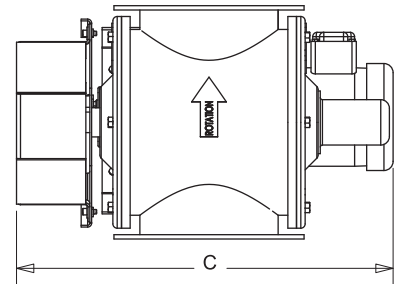

VB ROUND AIRLOCKS

KICE INDUSTRIES, INC. / 5500 Mill Heights Drive / Park City, KS 67219 www.kice.com / sales@kice.com

TOP VIEW

MODEL #	CU. FT / REV	A	B	C	EST. WEIGHT
VB 8X6	0.16	13 1/2	19 1/2	19 5/8	87
VB 10X8	0.33	13 1/2	22 3/4	21 1/4	146
VB 12X8	0.55	16 3/4	23 7/8	21 1/2	220
VB 14X10	0.67	18 1/2	29 1/8	23 3/8	460
VB 16X12	1.10	20 1/2	30 1/4	25 3/8	370
VB 18X12	1.45	22 1/2	30 3/8	25 7/8	500
VB 18X14	1.67	22 1/2	32 3/8	27 7/8	520
VB 20X12	1.90	24 1/2	31 7/8	26	550
VB 20X15	2.30	24 1/2	33 1/2	29	590
VB 24X15	3.20	28 1/2	32 7/8	29	780

FRONT VIEW

NOTES:

DIMENSIONS SHOWN MAY VARY DEPENDING ON JOB REQUIREMENTS

OPTIONAL GEARMOTOR, DRIVES AND GUARD SHOWN

FABRICATED STEEL CONSTRUCTION

REFERENCE KICE DATA SHEET DWG# RAV 1007 FOR FLANGE PATTERNS

ROUND INLET AND OUTLET

SIDE VIEW