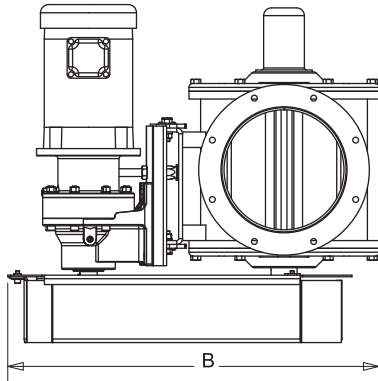

VB ROUND AIRLOCKS

KICE INDUSTRIES, INC. / 5500 Mill Heights Drive / Park City, KS 67219 www.kice.com / sales@kice.com

TOP VIEW

MODEL #	CU. FT / REV	A	B	C	EST. WEIGHT
VB 8X6	0.16	13 1/2	19 1/2	19 5/8	87
VB 10X8	0.33	13 1/2	22 3/4	21 1/4	146
VB 12X8	0.55	16 3/4	23 7/8	21 1/2	220
VB 14X10	0.67	18 1/2	29 1/8	23 3/8	460
VB 16X12	1.10	20 1/2	30 1/4	25 3/8	370
VB 18X12	1.45	22 1/2	30 3/8	25 7/8	500
VB 18X14	1.67	22 1/2	32 3/8	27 7/8	520
VB 20X12	1.90	24 1/2	31 7/8	26	550
VB 20X15	2.30	24 1/2	33 1/2	29	590
VB 24X15	3.20	28 1/2	32 7/8	29	780

FRONT VIEW

NOTES:

DIMENSIONS SHOWN MAY VARY DEPENDING ON JOB REQUIREMENTS

OPTIONAL GEARMOTOR, DRIVES AND GUARD SHOWN

FABRICATED STEEL CONSTRUCTION

REFERENCE KICE DATA SHEET DWG# RAV 1007 FOR FLANGE PATTERNS

ROUND INLET AND OUTLET

SIDE VIEW