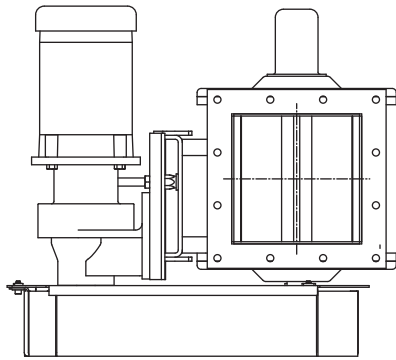

VB SQUARE AIRLOCKS

KICE INDUSTRIES, INC. / 5500 Mill Heights Drive / Park City, KS 67219 www.kice.com / sales@kice.com

TOP VIEW

MODEL #	CU. FT / REV	A	B	C	EST. WEIGHT
VB 8X6X6	0.16	13 5/8	21 3/4	22 7/8	163
VB 10X8X8	0.33	13 1/2	21 9/16	23 15/16	210
VB 12X8X8	0.55	17	21 5/8	26 9/16	265
VB 14X10X10	0.67	18 3/4	23 1/2	29 5/8	380
VB 16X12X12	1.10	20 5/8	25 1/2	34 5/16	462
VB 18X12X12	1.45	22 15/16	25 1/2	34 5/16	548
VB 18X14X14	1.67	22 3/4	27 1/2	34 5/16	587
VB 20X15X15	2.30	25 1/16	28 11/16	35 13/16	691
VB 24X15X15	3.20	28 3/4	28 9/16	35 13/16	892

FRONT VIEW

NOTES:

DIMENSIONS SHOWN MAY VARY DEPENDING ON JOB REQUIREMENTS

OPTIONAL GEARMOTOR, DRIVES AND GUARD SHOWN

FABRICATED VALVE TYPICALLY OF STAINLESS STEEL

REFERENCE KICE DATA SHEET DWG# RAV 1008 FOR FLANGE PATTERNS

SQUARE INLET AND OUTLET

SIDE VIEW