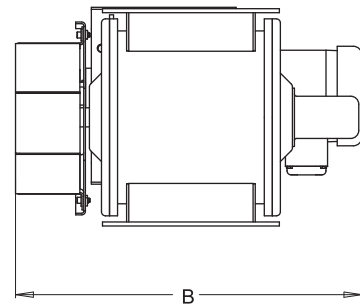

VB SQUARE AIRLOCKS

KICE INDUSTRIES, INC. / 5500 Mill Heights Drive / Park City, KS 67219 www.kice.com / sales@kice.com

TOP VIEW

MODEL #	CU. FT / REV	A	B	C	EST. WEIGHT
VB 8X6X6	0.16	13 5/8	21 3/4	22 7/8	163
VB 10X8X8	0.33	13 1/2	21 9/16	23 15/16	210
VB 12X8X8	0.55	17	21 5/8	26 9/16	265
VB 14X10X10	0.67	18 3/4	23 1/2	29 5/8	380
VB 16X12X12	1.10	20 5/8	25 1/2	34 5/16	462
VB 18X12X12	1.45	22 15/16	25 1/2	34 5/16	548
VB 18X14X14	1.67	22 3/4	27 1/2	34 5/16	587
VB 20X15X15	2.30	25 1/16	28 11/16	35 13/16	691
VB 24X15X15	3.20	28 3/4	28 9/16	35 13/16	892

FRONT VIEW

NOTES:

DIMENSIONS SHOWN MAY VARY DEPENDING ON JOB REQUIREMENTS

OPTIONAL GEARMOTOR, DRIVES AND GUARD SHOWN

FABRICATED VALVE TYPICALLY OF STAINLESS STEEL

REFERENCE KICE DATA SHEET DWG# RAV 1008 FOR FLANGE PATTERNS

SQUARE INLET AND OUTLET

SIDE VIEW