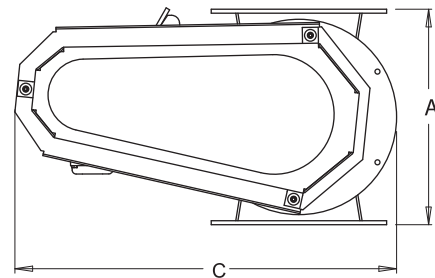

VB SQUARE AIRLOCKS

KICE INDUSTRIES, INC. / 5500 Mill Heights Drive / Park City, KS 67219 www.kice.com / sales@kice.com

TOP VIEW

MODEL #	CU. FT / REV	A	B	C	EST. WEIGHT
VB 8X6X6	0.16	13 5/8	21 3/4	22 7/8	163
VB 10X8X8	0.33	13 1/2	21 9/16	23 15/16	210
VB 12X8X8	0.55	17	21 5/8	26 9/16	265
VB 14X10X10	0.67	18 3/4	23 1/2	29 5/8	380
VB 16X12X12	1.10	20 5/8	25 1/2	34 5/16	462
VB 18X12X12	1.45	22 15/16	25 1/2	34 5/16	548
VB 18X14X14	1.67	22 3/4	27 1/2	34 5/16	587
VB 20X15X15	2.30	25 1/16	28 11/16	35 13/16	691
VB 24X15X15	3.20	28 3/4	28 9/16	35 13/16	892

FRONT VIEW

NOTES:

DIMENSIONS SHOWN MAY VARY DEPENDING ON JOB REQUIREMENTS

OPTIONAL GEARMOTOR, DRIVES AND GUARD SHOWN

FABRICATED VALVE TYPICALLY OF STAINLESS STEEL

REFERENCE KICE DATA SHEET DWG# RAV 1008 FOR FLANGE PATTERNS

SQUARE INLET AND OUTLET

SIDE VIEW