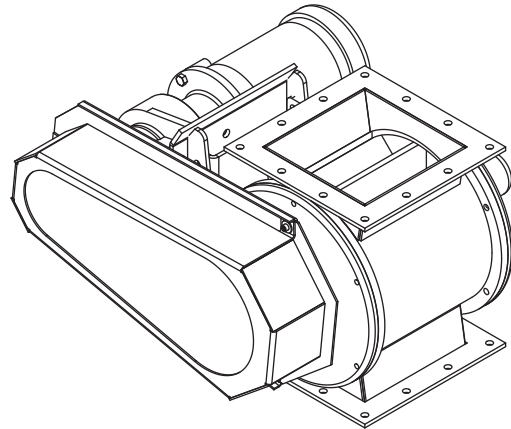

VB SQUARE AIRLOCKS

KICE INDUSTRIES, INC. / 5500 Mill Heights Drive / Park City, KS 67219 www.kice.com / sales@kice.com

TOP VIEW

MODEL #	CU. FT / REV	A	B	C	EST. WEIGHT
VB 8X6X6	0.16	13 5/8	21 3/4	22 7/8	163
VB 10X8X8	0.33	13 1/2	21 9/16	23 15/16	210
VB 12X8X8	0.55	17	21 5/8	26 9/16	265
VB 14X10X10	0.67	18 3/4	23 1/2	29 5/8	380
VB 16X12X12	1.10	20 5/8	25 1/2	34 5/16	462
VB 18X12X12	1.45	22 15/16	25 1/2	34 5/16	548
VB 18X14X14	1.67	22 3/4	27 1/2	34 5/16	587
VB 20X15X15	2.30	25 1/16	28 11/16	35 13/16	691
VB 24X15X15	3.20	28 3/4	28 9/16	35 13/16	892

FRONT VIEW

NOTES:

DIMENSIONS SHOWN MAY VARY DEPENDING ON JOB REQUIREMENTS

OPTIONAL GEARMOTOR, DRIVES AND GUARD SHOWN

FABRICATED VALVE TYPICALLY OF STAINLESS STEEL

REFERENCE KICE DATA SHEET DWG# RAV 1008 FOR FLANGE PATTERNS

SQUARE INLET AND OUTLET

SIDE VIEW