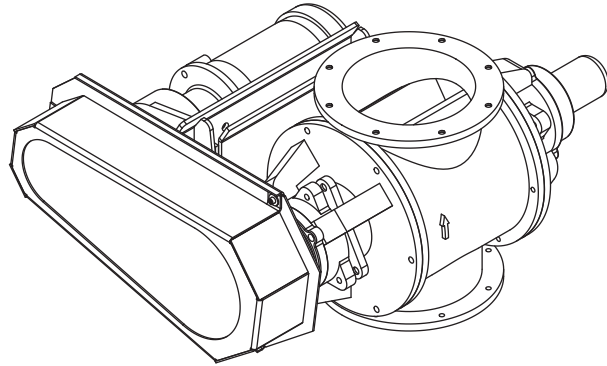

VJOT ROUND AIRLOCKS

OUTBOARD BEARINGS

KICE INDUSTRIES, INC. / 5500 Mill Heights Drive / Park City, KS 67219 www.kice.com / sales@kice.com

TOP VIEW

MODEL #	CU. FT / REV	A	B	C	EST. WEIGHT
VJOT 8X6	0.16	13 1/2	28 9/16	22 7/8	260
VJOT 10X8	0.33	13 1/2	31 9/16	23 15/16	307
VJOT 12X8	0.55	16 3/4	31 11/16	26 9/16	370

FRONT VIEW

NOTES:

DIMENSIONS SHOWN MAY VARY
DEPENDING ON JOB REQUIREMENTS

OPTIONAL GEARMOTOR, DRIVES AND
GUARD SHOWN

STANDARD CAST IRON
CONSTRUCTION

REFERENCE KICE DATA SHEET
DWG# RAV 1007 FOR FLANGE
PATTERNS

ROUND INLET AND OUTLET

SIDE VIEW