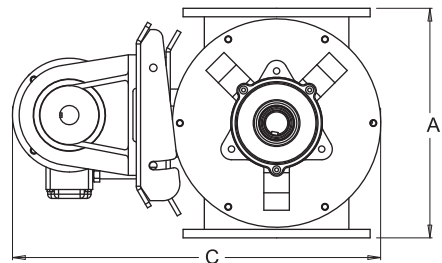

VJOT ROUND AIRLOCKS

OUTBOARD BEARINGS

KICE INDUSTRIES, INC. / 5500 Mill Heights Drive / Park City, KS 67219 www.kice.com / sales@kice.com

TOP VIEW

MODEL #	CU. FT / REV	A	B	C	EST. WEIGHT
VJOT 8X6	0.16	13 1/2	28 9/16	22 7/8	260
VJOT 10X8	0.33	13 1/2	31 9/16	23 15/16	307
VJOT 12X8	0.55	16 3/4	31 11/16	26 9/16	370

FRONT VIEW

NOTES:

DIMENSIONS SHOWN MAY VARY
DEPENDING ON JOB REQUIREMENTS

OPTIONAL GEARMOTOR, DRIVES AND
GUARD SHOWN

STANDARD CAST IRON
CONSTRUCTION

REFERENCE KICE DATA SHEET
DWG# RAV 1007 FOR FLANGE
PATTERNS

ROUND INLET AND OUTLET

SIDE VIEW