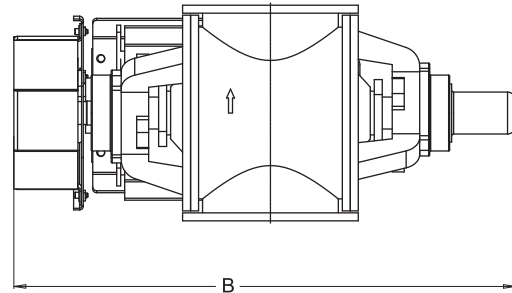

VJOT ROUND AIRLOCKS

OUTBOARD BEARINGS

KICE INDUSTRIES, INC. / 5500 Mill Heights Drive / Park City, KS 67219 www.kice.com / sales@kice.com

TOP VIEW

MODEL #	CU. FT / REV	A	B	C	EST. WEIGHT
VJOT 8X6	0.16	13 1/2	28 9/16	22 7/8	260
VJOT 10X8	0.33	13 1/2	31 9/16	23 15/16	307
VJOT 12X8	0.55	16 3/4	31 11/16	26 9/16	370

FRONT VIEW

NOTES:

DIMENSIONS SHOWN MAY VARY
DEPENDING ON JOB REQUIREMENTS

OPTIONAL GEARMOTOR, DRIVES AND
GUARD SHOWN

STANDARD CAST IRON
CONSTRUCTION

REFERENCE KICE DATA SHEET
DWG# RAV 1007 FOR FLANGE
PATTERNS

ROUND INLET AND OUTLET

SIDE VIEW