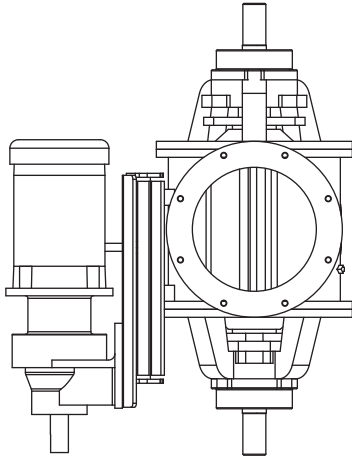

VJOT ROUND AIRLOCKS

OUTBOARD BEARINGS

KICE INDUSTRIES, INC. / 5500 Mill Heights Drive / Park City, KS 67219 www.kice.com / sales@kice.com

TOP VIEW

MODEL #	CU. FT / REV	A	B	C	EST. WEIGHT
VJOT 8X6	0.16	13 1/2	28 9/16	22 7/8	260
VJOT 10X8	0.33	13 1/2	31 9/16	23 15/16	307
VJOT 12X8	0.55	16 3/4	31 11/16	26 9/16	370

FRONT VIEW

NOTES:

DIMENSIONS SHOWN MAY VARY
DEPENDING ON JOB REQUIREMENTS

OPTIONAL GEARMOTOR, DRIVES AND
GUARD SHOWN

STANDARD CAST IRON
CONSTRUCTION

REFERENCE KICE DATA SHEET
DWG# RAV 1007 FOR FLANGE
PATTERNS

ROUND INLET AND OUTLET

SIDE VIEW