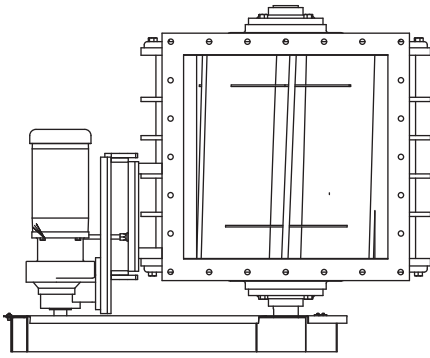

# VJ 30x24x24 AIRLOCK VALVE

KICE INDUSTRIES, INC. / 5500 Mill Heights Drive / Park City, KS 67219 [www.kice.com](http://www.kice.com) / [sales@kice.com](mailto:sales@kice.com)

TOP VIEW

MODEL #	A	B	C	EST. WEIGHT
VJ 30X24X24	36	40 5/8	50 1/8	2438

**NOTES:**

DIMENSIONS SHOWN MAY VARY DEPENDING ON JOB REQUIREMENTS

OPTIONAL GEARMOTOR, DRIVES AND GUARD SHOWN

STANDARD CAST IRON BODY AND ENDPLATES WITH FABRICATED ROTOR

7.32 CUFT/REV CAPACITY

6-BLADE OR 8-BLADE ROTOR AVAILABLE

SQUARE INLET AND OUTLET

FRONT VIEW

SIDE VIEW