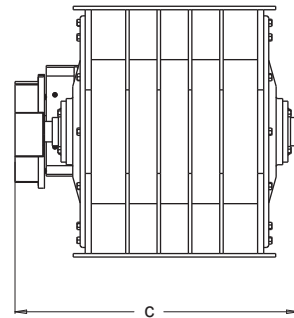

**NOTES:**

DIMENSIONS SHOWN MAY VARY DEPENDING ON JOB REQUIREMENTS

OPTIONAL GEARMOTOR, DRIVES AND GUARD SHOWN

STANDARD CAST IRON BODY AND ENDPLATES WITH FABRICATED ROTOR

7.32 CUFT/REV CAPACITY

6-BLADE OR 8-BLADE ROTOR AVAILABLE

SQUARE INLET AND OUTLET

FRONT VIEW

SIDE VIEW