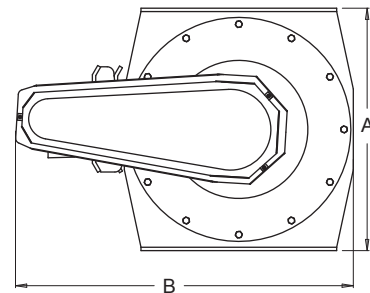

# VJ 30x24x24 AIRLOCK VALVE

KICE INDUSTRIES, INC. / 5500 Mill Heights Drive / Park City, KS 67219 [www.kice.com](http://www.kice.com) / [sales@kice.com](mailto:sales@kice.com)

TOP VIEW

MODEL #	A	B	C	EST. WEIGHT
VJ 30X24X24	36	40 5/8	50 1/8	2438

**NOTES:**

DIMENSIONS SHOWN MAY VARY DEPENDING ON JOB REQUIREMENTS

OPTIONAL GEARMOTOR, DRIVES AND GUARD SHOWN

STANDARD CAST IRON BODY AND ENDPLATES WITH FABRICATED ROTOR

7.32 CUFT/REV CAPACITY

6-BLADE OR 8-BLADE ROTOR AVAILABLE

SQUARE INLET AND OUTLET

FRONT VIEW

SIDE VIEW