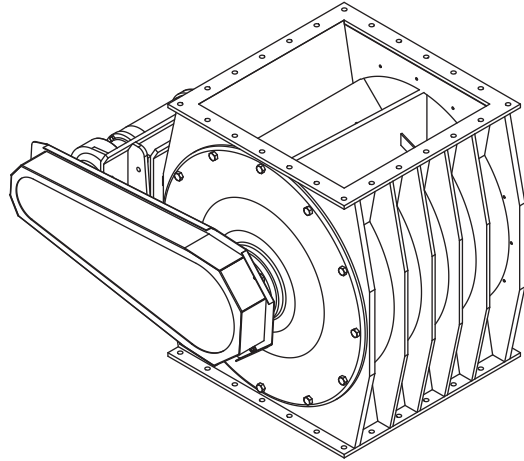

# VJ 30x24x24 AIRLOCK VALVE

KICE INDUSTRIES, INC. / 5500 Mill Heights Drive / Park City, KS 67219 [www.kice.com](http://www.kice.com) / [sales@kice.com](mailto:sales@kice.com)

TOP VIEW

MODEL #	A	B	C	EST. WEIGHT
VJ 30X24X24	36	40 5/8	50 1/8	2438

**NOTES:**

DIMENSIONS SHOWN MAY VARY DEPENDING ON JOB REQUIREMENTS

OPTIONAL GEARMOTOR, DRIVES AND GUARD SHOWN

STANDARD CAST IRON BODY AND ENDPLATES WITH FABRICATED ROTOR

7.32 CUFT/REV CAPACITY

6-BLADE OR 8-BLADE ROTOR AVAILABLE

SQUARE INLET AND OUTLET

FRONT VIEW

SIDE VIEW