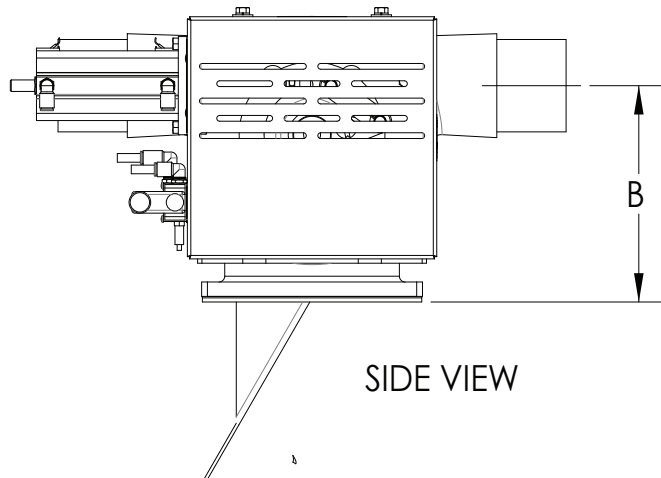

68QX DIVERTER VALVES

KICE INDUSTRIES, INC. / 5500 Mill Heights Drive / Park City, KS 67219 www.kice.com / sales@kice.com

TOP VIEW

SIDE VIEW

MODEL #	A	B	C	D	E
68Q2	22	12 1/8	2	5	6 9/16
68Q2.5	22	12 1/8	2 1/2	5	6 9/16
68Q3	22	12 1/8	3	5	6 9/16
68Q4	22	12 1/8	4	5	6 9/16
68Q5	26	14 1/8	5	6	9
68Q6	28	16 5/8	6	7	10
68Q8	44	18 1/8	8	9 5/8	11 3/4

FRONT VIEW

NOTES:

DIMENSIONS SHOWN ARE ESTIMATES

IF LINE SIZES ARE INCREASED BY 1/2" INCREMENTS, BODY DIMENSIONS REMAIN THE SAME

CAST IRON CONSTRUCTION

AIR OPERATED CONTROLS ARE SHOWN. MANUAL CONTROLS OR ELECTRIC ACTUATORS ARE AVAILABLE