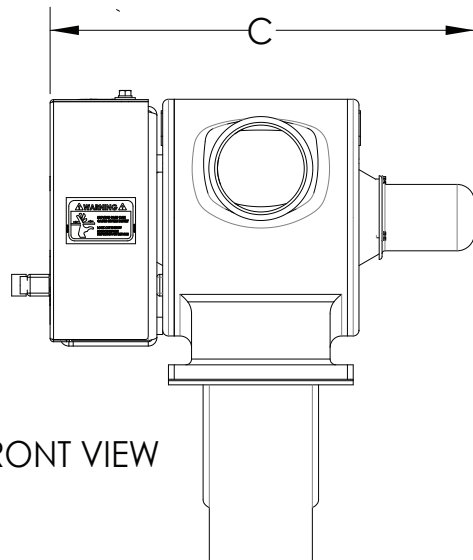

68QX DIVERTER VALVES

KICE INDUSTRIES, INC. / 5500 Mill Heights Drive / Park City, KS 67219 www.kice.com / sales@kice.com

TOP VIEW

SIDE VIEW

MODEL #	A	B	C	D	E
68Q2	22	12 1/8	2	5	6 9/16
68Q2.5	22	12 1/8	2 1/2	5	6 9/16
68Q3	22	12 1/8	3	5	6 9/16
68Q4	22	12 1/8	4	5	6 9/16
68Q5	26	14 1/8	5	6	9
68Q6	28	16 5/8	6	7	10
68Q8	44	18 1/8	8	9 5/8	11 3/4

FRONT VIEW

NOTES:

DIMENSIONS SHOWN ARE ESTIMATES

IF LINE SIZES ARE INCREASED BY 1/2" INCREMENTS, BODY DIMENSIONS REMAIN THE SAME

CAST IRON CONSTRUCTION

AIR OPERATED CONTROLS ARE SHOWN. MANUAL CONTROLS OR ELECTRIC ACTUATORS ARE AVAILABLE