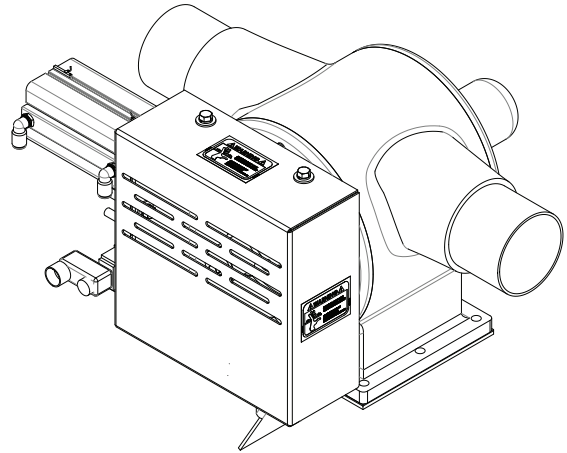

68QX DIVERTER VALVES

KICE INDUSTRIES, INC. / 5500 Mill Heights Drive / Park City, KS 67219 www.kice.com / sales@kice.com

TOP VIEW

SIDE VIEW

MODEL #	A	B	C	D	E
68Q2	22	12 1/8	2	5	6 9/16
68Q2.5	22	12 1/8	2 1/2	5	6 9/16
68Q3	22	12 1/8	3	5	6 9/16
68Q4	22	12 1/8	4	5	6 9/16
68Q5	26	14 1/8	5	6	9
68Q6	28	16 5/8	6	7	10
68Q8	44	18 1/8	8	9 5/8	11 3/4

FRONT VIEW

NOTES:

DIMENSIONS SHOWN ARE ESTIMATES

IF LINE SIZES ARE INCREASED BY 1/2" INCREMENTS, BODY DIMENSIONS REMAIN THE SAME

CAST IRON CONSTRUCTION

AIR OPERATED CONTROLS ARE SHOWN. MANUAL CONTROLS OR ELECTRIC ACTUATORS ARE AVAILABLE