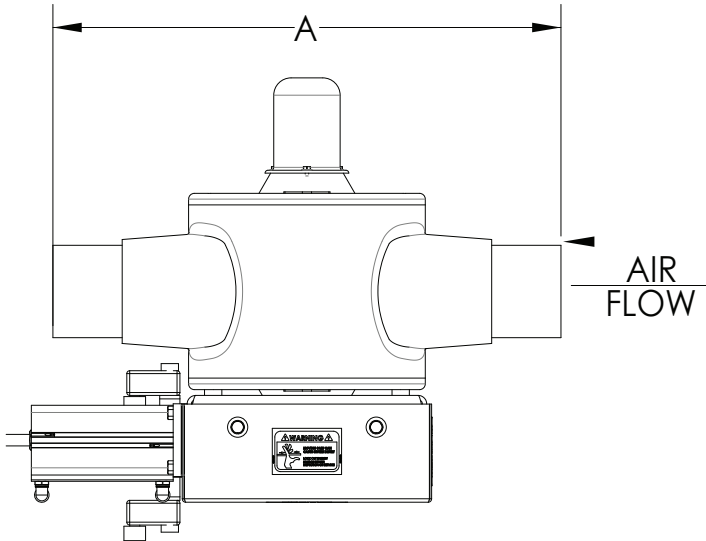

68QX DIVERTER VALVES

KICE INDUSTRIES, INC. / 5500 Mill Heights Drive / Park City, KS 67219 www.kice.com / sales@kice.com

TOP VIEW

SIDE VIEW

MODEL #	A	B	C	D	E
68Q2	22	12 1/8	2	5	6 9/16
68Q2.5	22	12 1/8	2 1/2	5	6 9/16
68Q3	22	12 1/8	3	5	6 9/16
68Q4	22	12 1/8	4	5	6 9/16
68Q5	26	14 1/8	5	6	9
68Q6	28	16 5/8	6	7	10
68Q8	44	18 1/8	8	9 5/8	11 3/4

FRONT VIEW

NOTES:

DIMENSIONS SHOWN ARE ESTIMATES

IF LINE SIZES ARE INCREASED BY 1/2" INCREMENTS, BODY DIMENSIONS REMAIN THE SAME

CAST IRON CONSTRUCTION

AIR OPERATED CONTROLS ARE SHOWN. MANUAL CONTROLS OR ELECTRIC ACTUATORS ARE AVAILABLE