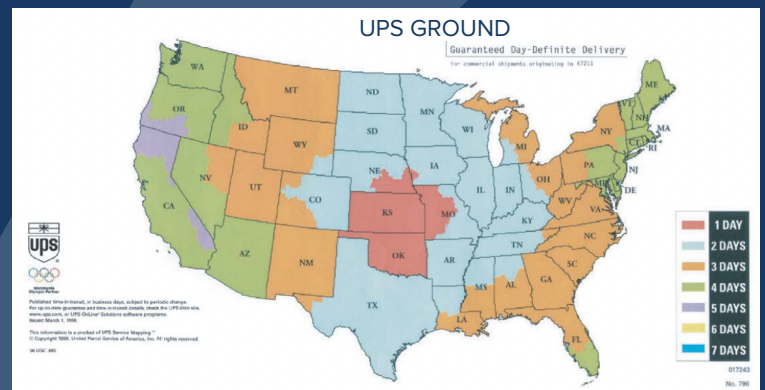

Standard Ground Service  
Shipping Times from Wichita, KS

Stock items shipped same day if called in before 12:00 Noon  
For NEW and current customers: We accept  
Discover, MasterCard, Visa, and American Express