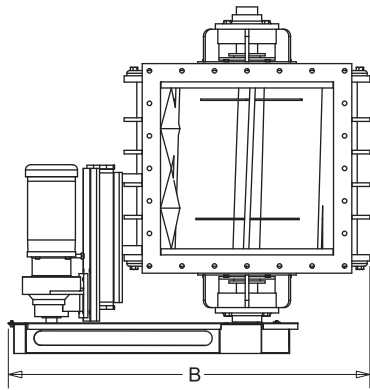

VJOT 30x24x24 AIRLOCK

KICE INDUSTRIES, INC. / 5500 Mill Heights Drive / Wichita, KS 67219

www.kice.com / sales@kice.com

TOP VIEW

MODEL #	A	B	C	EST. WEIGHT
VJOT 30X24X24	36	40 5/8	50 1/8	2438

NOTES:

DIMENSIONS SHOWN MAY VARY DEPENDING ON JOB REQUIREMENTS

OPTIONAL GEARMOTOR, DRIVES AND GUARD SHOWN

STANDARD CAST IRON BODY AND ENDPLATES WITH FABRICATED ROTOR

7.32 CUFT/REV CAPACITY

6-BLADE OR 8-BLADE ROTOR AVAILABLE

REFERENCE KICE DATA SHEET RAV-1008 FOR FLANGE PATTERNS

SQUARE INLET AND OUTLET

FRONT VIEW

SIDE VIEW