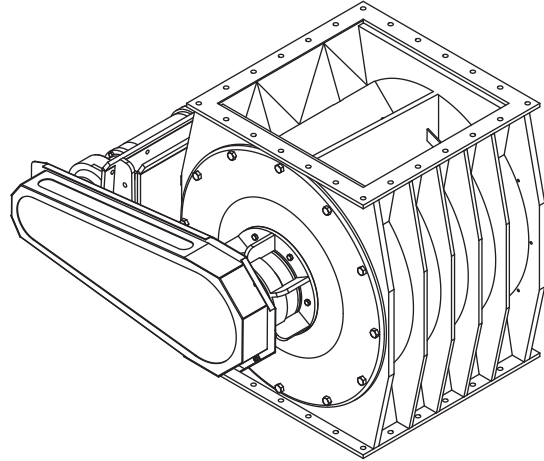

VJOT 30x24x24 AIRLOCK

KICE INDUSTRIES, INC. / 5500 Mill Heights Drive / Wichita, KS 67219

www.kice.com / sales@kice.com

TOP VIEW

MODEL #	A	B	C	EST. WEIGHT
VJOT 30X24X24	36	40 5/8	50 1/8	2438

NOTES:

DIMENSIONS SHOWN MAY VARY DEPENDING ON JOB REQUIREMENTS

OPTIONAL GEARMOTOR, DRIVES AND GUARD SHOWN

STANDARD CAST IRON BODY AND ENDPLATES WITH FABRICATED ROTOR

7.32 CUFT/REV CAPACITY

6-BLADE OR 8-BLADE ROTOR AVAILABLE

REFERENCE KICE DATA SHEET RAV-1008 FOR FLANGE PATTERNS

SQUARE INLET AND OUTLET

FRONT VIEW

SIDE VIEW