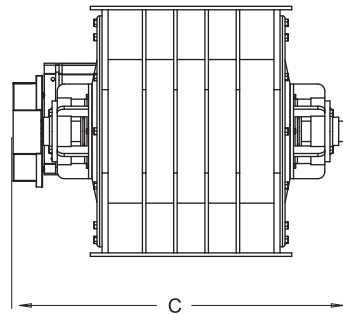

OPTIONAL GEARMOTOR, DRIVES AND GUARD SHOWN

STANDARD CAST IRON BODY AND ENDPLATES WITH FABRICATED ROTOR

7.32 CUFT/REV CAPACITY

6-BLADE OR 8-BLADE ROTOR AVAILABLE

REFERENCE KICE DATA SHEET RAV-1008 FOR FLANGE PATTERNS

SQUARE INLET AND OUTLET

FRONT VIEW

SIDE VIEW