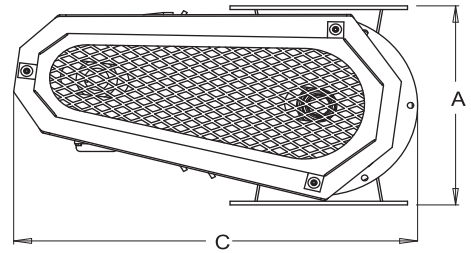

VBOT SQUARE AIRLOCKS

KICE INDUSTRIES, INC. / 5500 Mill Heights Drive / Wichita, KS 67219

www.kice.com / sales@kice.com

TOP VIEW

MODEL #	CU. FT / REV	A	B	C	EST. WEIGHT
VBOT 8X6X6	0.16	13 1/2	29 4/7	22 15/16	262
VBOT 10X8X8	0.33	13 1/2	31 5/8	25 1/16	303
VBOT 12X8X8	0.55	17	31 5/8	26 9/16	348
VBOT 14X10X10	0.67	18 3/4	33 9/16	28 1/16	439
VBOT 16X12X12	1.10	20 5/8	35 9/16	33 3/16	522
VBOT 18X12X12	1.45	22 15/16	35 9/16	34 3/16	616
VBOT 18X14X14	1.67	22 3/4	37 9/16	34 3/16	641
VBOT 20X15X15	2.30	25 1/16	37 3/4	35 13/16	716
VBOT 24X15X15	3.20	28 3/4	38 1/4	38	852

FRONT VIEW

NOTES:

DIMENSIONS SHOWN MAY VARY DEPENDING ON JOB REQUIREMENTS

OPTIONAL GEARMOTOR, DRIVES AND GUARD SHOWN

FABRICATED VALVE TYPICALLY OF STAINLESS STEEL

REFERENECE KICE DATA SHEET DWG# RAV 1008 FOR FLANGE PATTERNS

SQUARE INLET AND OUTLET

SIDE VIEW