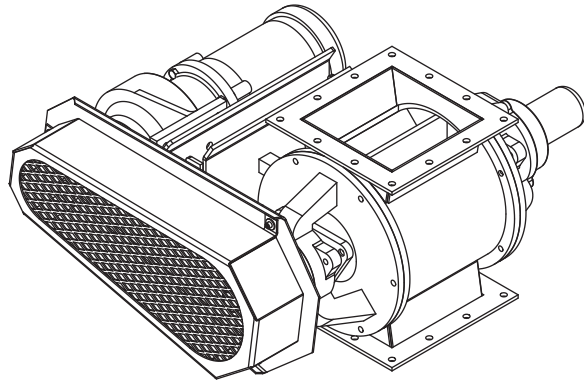

VBOT SQUARE AIRLOCKS

KICE INDUSTRIES, INC. / 5500 Mill Heights Drive / Wichita, KS 67219

www.kice.com / sales@kice.com

TOP VIEW

MODEL #	CU. FT / REV	A	B	C	EST. WEIGHT
VBOT 8X6X6	0.16	13 1/2	29 4/7	22 15/16	262
VBOT 10X8X8	0.33	13 1/2	31 5/8	25 1/16	303
VBOT 12X8X8	0.55	17	31 5/8	26 9/16	348
VBOT 14X10X10	0.67	18 3/4	33 9/16	28 1/16	439
VBOT 16X12X12	1.10	20 5/8	35 9/16	33 3/16	522
VBOT 18X12X12	1.45	22 15/16	35 9/16	34 3/16	616
VBOT 18X14X14	1.67	22 3/4	37 9/16	34 3/16	641
VBOT 20X15X15	2.30	25 1/16	37 3/4	35 13/16	716
VBOT 24X15X15	3.20	28 3/4	38 1/4	38	852

FRONT VIEW

NOTES:

DIMENSIONS SHOWN MAY VARY DEPENDING ON JOB REQUIREMENTS

OPTIONAL GEARMOTOR, DRIVES AND GUARD SHOWN

FABRICATED VALVE TYPICALLY OF STAINLESS STEEL

REFERENECE KICE DATA SHEET DWG# RAV 1008 FOR FLANGE PATTERNS

SQUARE INLET AND OUTLET

SIDE VIEW