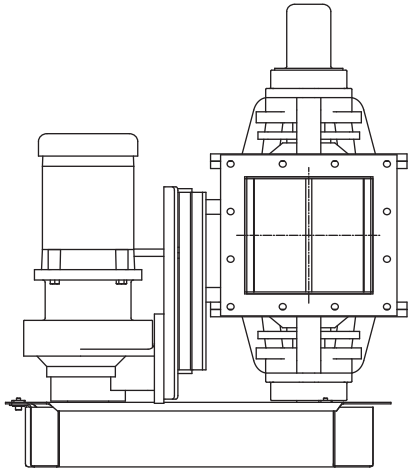

VBOT SQUARE AIRLOCKS

KICE INDUSTRIES, INC. / 5500 Mill Heights Drive / Wichita, KS 67219

www.kice.com / sales@kice.com

TOP VIEW

MODEL #	CU. FT / REV	A	B	C	EST. WEIGHT
VBOT 8X6X6	0.16	13 1/2	29 4/7	22 15/16	262
VBOT 10X8X8	0.33	13 1/2	31 5/8	25 1/16	303
VBOT 12X8X8	0.55	17	31 5/8	26 9/16	348
VBOT 14X10X10	0.67	18 3/4	33 9/16	28 1/16	439
VBOT 16X12X12	1.10	20 5/8	35 9/16	33 3/16	522
VBOT 18X12X12	1.45	22 15/16	35 9/16	34 3/16	616
VBOT 18X14X14	1.67	22 3/4	37 9/16	34 3/16	641
VBOT 20X15X15	2.30	25 1/16	37 3/4	35 13/16	716
VBOT 24X15X15	3.20	28 3/4	38 1/4	38	852

FRONT VIEW

NOTES:

DIMENSIONS SHOWN MAY VARY DEPENDING ON JOB REQUIREMENTS

OPTIONAL GEARMOTOR, DRIVES AND GUARD SHOWN

FABRICATED VALVE TYPICALLY OF STAINLESS STEEL

REFERENECE KICE DATA SHEET DWG# RAV 1008 FOR FLANGE PATTERNS

SQUARE INLET AND OUTLET

SIDE VIEW