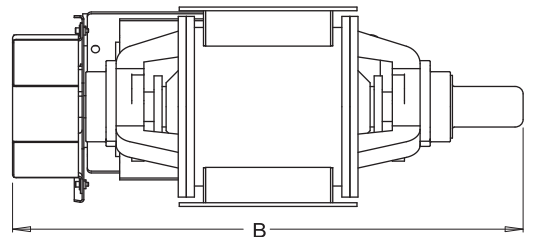

FRONT VIEW

NOTES:

DIMENSIONS SHOWN MAY VARY DEPENDING ON JOB REQUIREMENTS

OPTIONAL GEARMOTOR, DRIVES AND GUARD SHOWN

FABRICATED VALVE TYPICALLY OF STAINLESS STEEL

REFERENECE KICE DATA SHEET DWG# RAV 1008 FOR FLANGE PATTERNS

SQUARE INLET AND OUTLET

SIDE VIEW