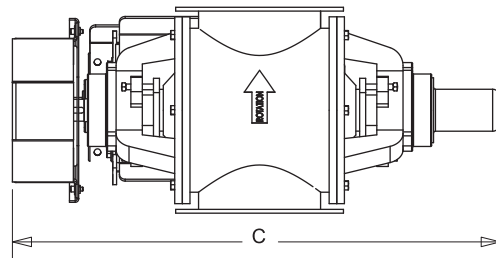

FRONT VIEW

NOTES:

DIMENSIONS SHOWN MAY VARY DEPENDING ON JOB REQUIREMENTS

OPTIONAL GEARMOTOR, DRIVES AND GUARD SHOWN

FABRICATED STEEL CONSTRUCTION

REFERENCE KICE DATA SHEET DWG# RAV 1007 FOR FLANGE PATTERNS

ROUND INLET AND OUTLET

SIDE VIEW