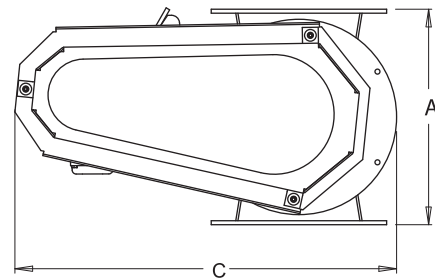

VB SQUARE AIRLOCKS

KICE INDUSTRIES, INC. / 5500 Mill Heights Drive / Wichita, KS 67219

www.kice.com / sales@kice.com

TOP VIEW

MODEL #	CU. FT / REV	A	B	C	EST. WEIGHT
VB 8X6X6	0.16	13 5/8	21 3/4	22 7/8	163
VB 10X8X8	0.33	13 1/2	21 9/16	23 15/16	210
VB 12X8X8	0.55	17	21 5/8	26 9/16	265
VB 14X10X10	0.67	18 3/4	23 1/2	29 5/8	380
VB 16X12X12	1.10	20 5/8	25 1/2	34 5/16	462
VB 18X12X12	1.45	22 15/16	25 1/2	34 5/16	548
VB 18X14X14	1.67	22 3/4	27 1/2	34 5/16	587
VB 20X15X15	2.30	25 1/16	28 11/16	35 13/16	691
VB 24X15X15	3.20	28 3/4	28 9/16	35 13/16	892

FRONT VIEW

NOTES:

DIMENSIONS SHOWN MAY VARY DEPENDING ON JOB REQUIREMENTS

OPTIONAL GEARMOTOR, DRIVES AND GUARD SHOWN

FABRICATED VALVE TYPICALLY OF STAINLESS STEEL

REFERENCE KICE DATA SHEET DWG# RAV 1008 FOR FLANGE PATTERNS

SQUARE INLET AND OUTLET

SIDE VIEW