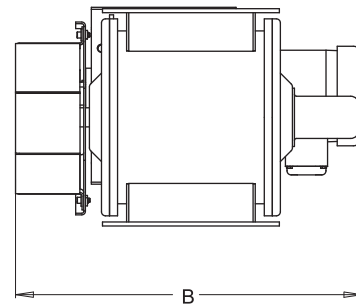

VB SQUARE AIRLOCKS

KICE INDUSTRIES, INC. / 5500 Mill Heights Drive / Wichita, KS 67219

www.kice.com / sales@kice.com

TOP VIEW

MODEL #	CU. FT / REV	A	B	C	EST. WEIGHT
VB 8X6X6	0.16	13 5/8	21 3/4	22 7/8	163
VB 10X8X8	0.33	13 1/2	21 9/16	23 15/16	210
VB 12X8X8	0.55	17	21 5/8	26 9/16	265
VB 14X10X10	0.67	18 3/4	23 1/2	29 5/8	380
VB 16X12X12	1.10	20 5/8	25 1/2	34 5/16	462
VB 18X12X12	1.45	22 15/16	25 1/2	34 5/16	548
VB 18X14X14	1.67	22 3/4	27 1/2	34 5/16	587
VB 20X15X15	2.30	25 1/16	28 11/16	35 13/16	691
VB 24X15X15	3.20	28 3/4	28 9/16	35 13/16	892

FRONT VIEW

NOTES:

DIMENSIONS SHOWN MAY VARY DEPENDING ON JOB REQUIREMENTS

OPTIONAL GEARMOTOR, DRIVES AND GUARD SHOWN

FABRICATED VALVE TYPICALLY OF STAINLESS STEEL

REFERENCE KICE DATA SHEET DWG# RAV 1008 FOR FLANGE PATTERNS

SQUARE INLET AND OUTLET

SIDE VIEW