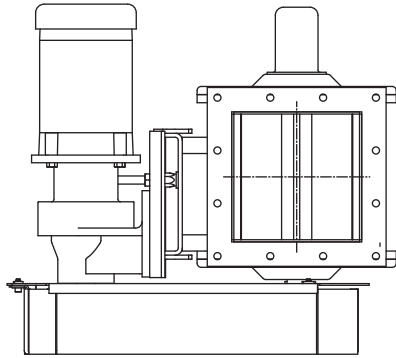

VB SQUARE AIRLOCKS

KICE INDUSTRIES, INC. / 5500 Mill Heights Drive / Wichita, KS 67219

www.kice.com / sales@kice.com

TOP VIEW

MODEL #	CU. FT / REV	A	B	C	EST. WEIGHT
VB 8X6X6	0.16	13 5/8	21 3/4	22 7/8	163
VB 10X8X8	0.33	13 1/2	21 9/16	23 15/16	210
VB 12X8X8	0.55	17	21 5/8	26 9/16	265
VB 14X10X10	0.67	18 3/4	23 1/2	29 5/8	380
VB 16X12X12	1.10	20 5/8	25 1/2	34 5/16	462
VB 18X12X12	1.45	22 15/16	25 1/2	34 5/16	548
VB 18X14X14	1.67	22 3/4	27 1/2	34 5/16	587
VB 20X15X15	2.30	25 1/16	28 11/16	35 13/16	691
VB 24X15X15	3.20	28 3/4	28 9/16	35 13/16	892

FRONT VIEW

NOTES:

DIMENSIONS SHOWN MAY VARY DEPENDING ON JOB REQUIREMENTS

OPTIONAL GEARMOTOR, DRIVES AND GUARD SHOWN

FABRICATED VALVE TYPICALLY OF STAINLESS STEEL

REFERENCE KICE DATA SHEET DWG# RAV 1008 FOR FLANGE PATTERNS

SQUARE INLET AND OUTLET

SIDE VIEW