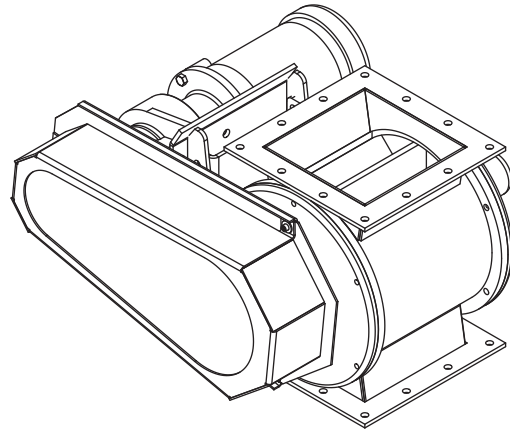

VB SQUARE AIRLOCKS

KICE INDUSTRIES, INC. / 5500 Mill Heights Drive / Wichita, KS 67219

www.kice.com / sales@kice.com

TOP VIEW

MODEL #	CU. FT / REV	A	B	C	EST. WEIGHT
VB 8X6X6	0.16	13 5/8	21 3/4	22 7/8	163
VB 10X8X8	0.33	13 1/2	21 9/16	23 15/16	210
VB 12X8X8	0.55	17	21 5/8	26 9/16	265
VB 14X10X10	0.67	18 3/4	23 1/2	29 5/8	380
VB 16X12X12	1.10	20 5/8	25 1/2	34 5/16	462
VB 18X12X12	1.45	22 15/16	25 1/2	34 5/16	548
VB 18X14X14	1.67	22 3/4	27 1/2	34 5/16	587
VB 20X15X15	2.30	25 1/16	28 11/16	35 13/16	691
VB 24X15X15	3.20	28 3/4	28 9/16	35 13/16	892

FRONT VIEW

NOTES:

DIMENSIONS SHOWN MAY VARY DEPENDING ON JOB REQUIREMENTS

OPTIONAL GEARMOTOR, DRIVES AND GUARD SHOWN

FABRICATED VALVE TYPICALLY OF STAINLESS STEEL

REFERENCE KICE DATA SHEET DWG# RAV 1008 FOR FLANGE PATTERNS

SQUARE INLET AND OUTLET

SIDE VIEW