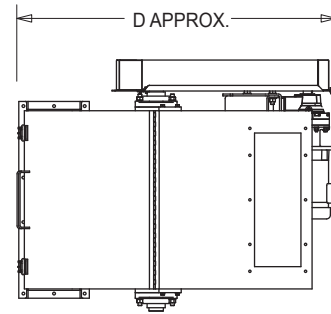

ROTARY STREAM SPREADERS

KICE INDUSTRIES, INC. / 5500 Mill Heights Drive / Wichita, KS 67219

www.kice.com / sales@kice.com

TOP VIEW

FRONT VIEW

| MODEL # | A | B | C | D (APPROX) | REEL DIA. |
|------------|-----|---|--------|---------------|--------------|
| RSS 8-12 | 12 | 3 | 12 1/4 | 30 3/4 | 8 |
| RSS 8-18 | 18 | 3 | 12 1/4 | 30 3/4 | 8 |
| RSS 8-24 | 24 | 3 | 12 1/4 | 30 3/4 | 8 |
| RSS 8-30 | 30 | 3 | 12 1/4 | 30 3/4 | 8 |
| RSS 8-36 | 36 | 3 | 12 1/4 | 30 3/4 | 8 |
| RSS 8-42 | 42 | 3 | 12 1/4 | 30 3/4 | 8 |
| RSS 8-48 | 48 | 3 | 12 1/4 | 30 3/4 | 8 |
| RSS 12-12 | 12 | 3 | 17 3/4 | 37 | 12 |
| RSS 12-18 | 18 | 3 | 17 3/4 | 37 | 12 |
| RSS 12-24 | 24 | 3 | 17 3/4 | 37 | 12 |
| RSS 12-30 | 30 | 3 | 17 3/4 | 37 | 12 |
| RSS 12-36 | 36 | 3 | 17 3/4 | 37 | 12 |
| RSS 12-42 | 42 | 3 | 17 3/4 | 37 | 12 |
| RSS 12-48 | 48 | 3 | 17 3/4 | 37 | 12 |
| RSS 12-60 | 60 | 3 | 17 3/4 | 37 | 12 |
| RSS 12-72 | 72 | 3 | 17 3/4 | 37 | 12 |
| RSS 12-84 | 84 | 3 | 17 3/4 | 37 | 12 |
| RSS 12-96 | 96 | 3 | 17 3/4 | 37 | 12 |
| RSS 18-12 | 12 | 7 | 26 | 47 | 18 |
| RSS 18-18 | 18 | 7 | 26 | 47 | 18 |
| RSS 18-24 | 24 | 7 | 26 | 47 | 18 |
| RSS 18-30 | 30 | 7 | 26 | 47 | 18 |
| RSS 18-36 | 36 | 7 | 26 | 47 | 18 |
| RSS 18-42 | 42 | 7 | 26 | 47 | 18 |
| RSS 18-48 | 48 | 7 | 26 | 47 | 18 |
| RSS 18-60 | 60 | 7 | 26 | 47 | 18 |
| RSS 18-72 | 72 | 7 | 26 | 47 | 18 |
| RSS 18-84 | 84 | 7 | 26 | 47 | 18 |
| RSS 18-96 | 96 | 7 | 26 | 47 | 18 |
| RSS 18-108 | 108 | 7 | 26 | 47 | 18 |

NOTES:

STANDARD RECTANGULAR INLET UNLESS OTHERWISE SPECIFIED

INLET BOLT HOLE PATTERN AND OUTLET FLANGE PATTERN AVAILABLE UPON REQUEST

DIMENSIONS SHOWN ARE ESTIMATES

DETAILED APPROVAL DRAWINGS AVAILABLE UPON REQUEST