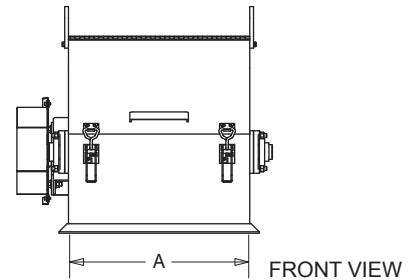

ROTARY STREAM SPREADERS

KICE INDUSTRIES, INC. / 5500 Mill Heights Drive / Wichita, KS 67219

www.kice.com / sales@kice.com

TOP VIEW

FRONT VIEW

| MODEL # | A | B | C | D (APPROX) | REEL DIA. |
|------------|-----|---|--------|---------------|--------------|
| RSS 8-12 | 12 | 3 | 12 1/4 | 30 3/4 | 8 |
| RSS 8-18 | 18 | 3 | 12 1/4 | 30 3/4 | 8 |
| RSS 8-24 | 24 | 3 | 12 1/4 | 30 3/4 | 8 |
| RSS 8-30 | 30 | 3 | 12 1/4 | 30 3/4 | 8 |
| RSS 8-36 | 36 | 3 | 12 1/4 | 30 3/4 | 8 |
| RSS 8-42 | 42 | 3 | 12 1/4 | 30 3/4 | 8 |
| RSS 8-48 | 48 | 3 | 12 1/4 | 30 3/4 | 8 |
| RSS 12-12 | 12 | 3 | 17 3/4 | 37 | 12 |
| RSS 12-18 | 18 | 3 | 17 3/4 | 37 | 12 |
| RSS 12-24 | 24 | 3 | 17 3/4 | 37 | 12 |
| RSS 12-30 | 30 | 3 | 17 3/4 | 37 | 12 |
| RSS 12-36 | 36 | 3 | 17 3/4 | 37 | 12 |
| RSS 12-42 | 42 | 3 | 17 3/4 | 37 | 12 |
| RSS 12-48 | 48 | 3 | 17 3/4 | 37 | 12 |
| RSS 12-60 | 60 | 3 | 17 3/4 | 37 | 12 |
| RSS 12-72 | 72 | 3 | 17 3/4 | 37 | 12 |
| RSS 12-84 | 84 | 3 | 17 3/4 | 37 | 12 |
| RSS 12-96 | 96 | 3 | 17 3/4 | 37 | 12 |
| RSS 18-12 | 12 | 7 | 26 | 47 | 18 |
| RSS 18-18 | 18 | 7 | 26 | 47 | 18 |
| RSS 18-24 | 24 | 7 | 26 | 47 | 18 |
| RSS 18-30 | 30 | 7 | 26 | 47 | 18 |
| RSS 18-36 | 36 | 7 | 26 | 47 | 18 |
| RSS 18-42 | 42 | 7 | 26 | 47 | 18 |
| RSS 18-48 | 48 | 7 | 26 | 47 | 18 |
| RSS 18-60 | 60 | 7 | 26 | 47 | 18 |
| RSS 18-72 | 72 | 7 | 26 | 47 | 18 |
| RSS 18-84 | 84 | 7 | 26 | 47 | 18 |
| RSS 18-96 | 96 | 7 | 26 | 47 | 18 |
| RSS 18-108 | 108 | 7 | 26 | 47 | 18 |

NOTES:

STANDARD RECTANGULAR INLET UNLESS OTHERWISE SPECIFIED

INLET BOLT HOLE PATTERN AND OUTLET FLANGE PATTERN AVAILABLE UPON REQUEST

DIMENSIONS SHOWN ARE ESTIMATES

DETAILED APPROVAL DRAWINGS AVAILABLE UPON REQUEST