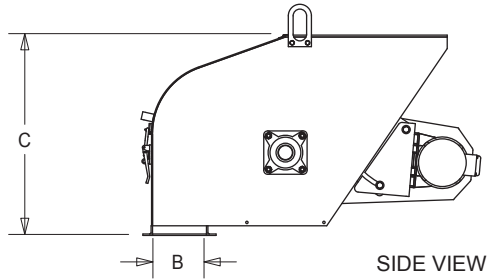

ROTARY STREAM SPREADERS

KICE INDUSTRIES, INC. / 5500 Mill Heights Drive / Wichita, KS 67219

www.kice.com / sales@kice.com

TOP VIEW

FRONT VIEW

| MODEL # | A | B | C | D (APPROX) | REEL DIA. |
|------------|-----|---|--------|---------------|--------------|
| RSS 8-12 | 12 | 3 | 12 1/4 | 30 3/4 | 8 |
| RSS 8-18 | 18 | 3 | 12 1/4 | 30 3/4 | 8 |
| RSS 8-24 | 24 | 3 | 12 1/4 | 30 3/4 | 8 |
| RSS 8-30 | 30 | 3 | 12 1/4 | 30 3/4 | 8 |
| RSS 8-36 | 36 | 3 | 12 1/4 | 30 3/4 | 8 |
| RSS 8-42 | 42 | 3 | 12 1/4 | 30 3/4 | 8 |
| RSS 8-48 | 48 | 3 | 12 1/4 | 30 3/4 | 8 |
| RSS 12-12 | 12 | 3 | 17 3/4 | 37 | 12 |
| RSS 12-18 | 18 | 3 | 17 3/4 | 37 | 12 |
| RSS 12-24 | 24 | 3 | 17 3/4 | 37 | 12 |
| RSS 12-30 | 30 | 3 | 17 3/4 | 37 | 12 |
| RSS 12-36 | 36 | 3 | 17 3/4 | 37 | 12 |
| RSS 12-42 | 42 | 3 | 17 3/4 | 37 | 12 |
| RSS 12-48 | 48 | 3 | 17 3/4 | 37 | 12 |
| RSS 12-60 | 60 | 3 | 17 3/4 | 37 | 12 |
| RSS 12-72 | 72 | 3 | 17 3/4 | 37 | 12 |
| RSS 12-84 | 84 | 3 | 17 3/4 | 37 | 12 |
| RSS 12-96 | 96 | 3 | 17 3/4 | 37 | 12 |
| RSS 18-12 | 12 | 7 | 26 | 47 | 18 |
| RSS 18-18 | 18 | 7 | 26 | 47 | 18 |
| RSS 18-24 | 24 | 7 | 26 | 47 | 18 |
| RSS 18-30 | 30 | 7 | 26 | 47 | 18 |
| RSS 18-36 | 36 | 7 | 26 | 47 | 18 |
| RSS 18-42 | 42 | 7 | 26 | 47 | 18 |
| RSS 18-48 | 48 | 7 | 26 | 47 | 18 |
| RSS 18-60 | 60 | 7 | 26 | 47 | 18 |
| RSS 18-72 | 72 | 7 | 26 | 47 | 18 |
| RSS 18-84 | 84 | 7 | 26 | 47 | 18 |
| RSS 18-96 | 96 | 7 | 26 | 47 | 18 |
| RSS 18-108 | 108 | 7 | 26 | 47 | 18 |

NOTES:

STANDARD RECTANGULAR INLET UNLESS OTHERWISE SPECIFIED

INLET BOLT HOLE PATTERN AND OUTLET FLANGE PATTERN AVAILABLE UPON REQUEST

DIMENSIONS SHOWN ARE ESTIMATES

DETAILED APPROVAL DRAWINGS AVAILABLE UPON REQUEST