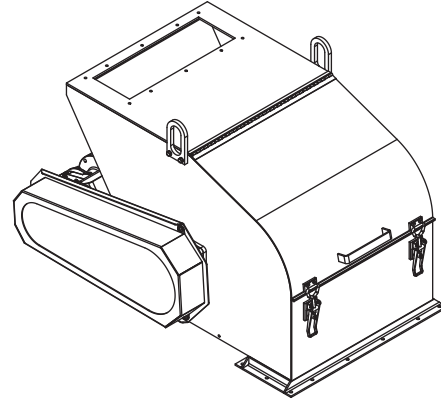

ROTARY STREAM SPREADERS

KICE INDUSTRIES, INC. / 5500 Mill Heights Drive / Wichita, KS 67219

www.kice.com / sales@kice.com

TOP VIEW

FRONT VIEW

| MODEL # | A | B | C | D (APPROX) | REEL DIA. |
|------------|-----|---|--------|---------------|--------------|
| RSS 8-12 | 12 | 3 | 12 1/4 | 30 3/4 | 8 |
| RSS 8-18 | 18 | 3 | 12 1/4 | 30 3/4 | 8 |
| RSS 8-24 | 24 | 3 | 12 1/4 | 30 3/4 | 8 |
| RSS 8-30 | 30 | 3 | 12 1/4 | 30 3/4 | 8 |
| RSS 8-36 | 36 | 3 | 12 1/4 | 30 3/4 | 8 |
| RSS 8-42 | 42 | 3 | 12 1/4 | 30 3/4 | 8 |
| RSS 8-48 | 48 | 3 | 12 1/4 | 30 3/4 | 8 |
| RSS 12-12 | 12 | 3 | 17 3/4 | 37 | 12 |
| RSS 12-18 | 18 | 3 | 17 3/4 | 37 | 12 |
| RSS 12-24 | 24 | 3 | 17 3/4 | 37 | 12 |
| RSS 12-30 | 30 | 3 | 17 3/4 | 37 | 12 |
| RSS 12-36 | 36 | 3 | 17 3/4 | 37 | 12 |
| RSS 12-42 | 42 | 3 | 17 3/4 | 37 | 12 |
| RSS 12-48 | 48 | 3 | 17 3/4 | 37 | 12 |
| RSS 12-60 | 60 | 3 | 17 3/4 | 37 | 12 |
| RSS 12-72 | 72 | 3 | 17 3/4 | 37 | 12 |
| RSS 12-84 | 84 | 3 | 17 3/4 | 37 | 12 |
| RSS 12-96 | 96 | 3 | 17 3/4 | 37 | 12 |
| RSS 18-12 | 12 | 7 | 26 | 47 | 18 |
| RSS 18-18 | 18 | 7 | 26 | 47 | 18 |
| RSS 18-24 | 24 | 7 | 26 | 47 | 18 |
| RSS 18-30 | 30 | 7 | 26 | 47 | 18 |
| RSS 18-36 | 36 | 7 | 26 | 47 | 18 |
| RSS 18-42 | 42 | 7 | 26 | 47 | 18 |
| RSS 18-48 | 48 | 7 | 26 | 47 | 18 |
| RSS 18-60 | 60 | 7 | 26 | 47 | 18 |
| RSS 18-72 | 72 | 7 | 26 | 47 | 18 |
| RSS 18-84 | 84 | 7 | 26 | 47 | 18 |
| RSS 18-96 | 96 | 7 | 26 | 47 | 18 |
| RSS 18-108 | 108 | 7 | 26 | 47 | 18 |

NOTES:

STANDARD RECTANGULAR INLET UNLESS OTHERWISE SPECIFIED

INLET BOLT HOLE PATTERN AND OUTLET FLANGE PATTERN AVAILABLE UPON REQUEST

DIMENSIONS SHOWN ARE ESTIMATES

DETAILED APPROVAL DRAWINGS AVAILABLE UPON REQUEST