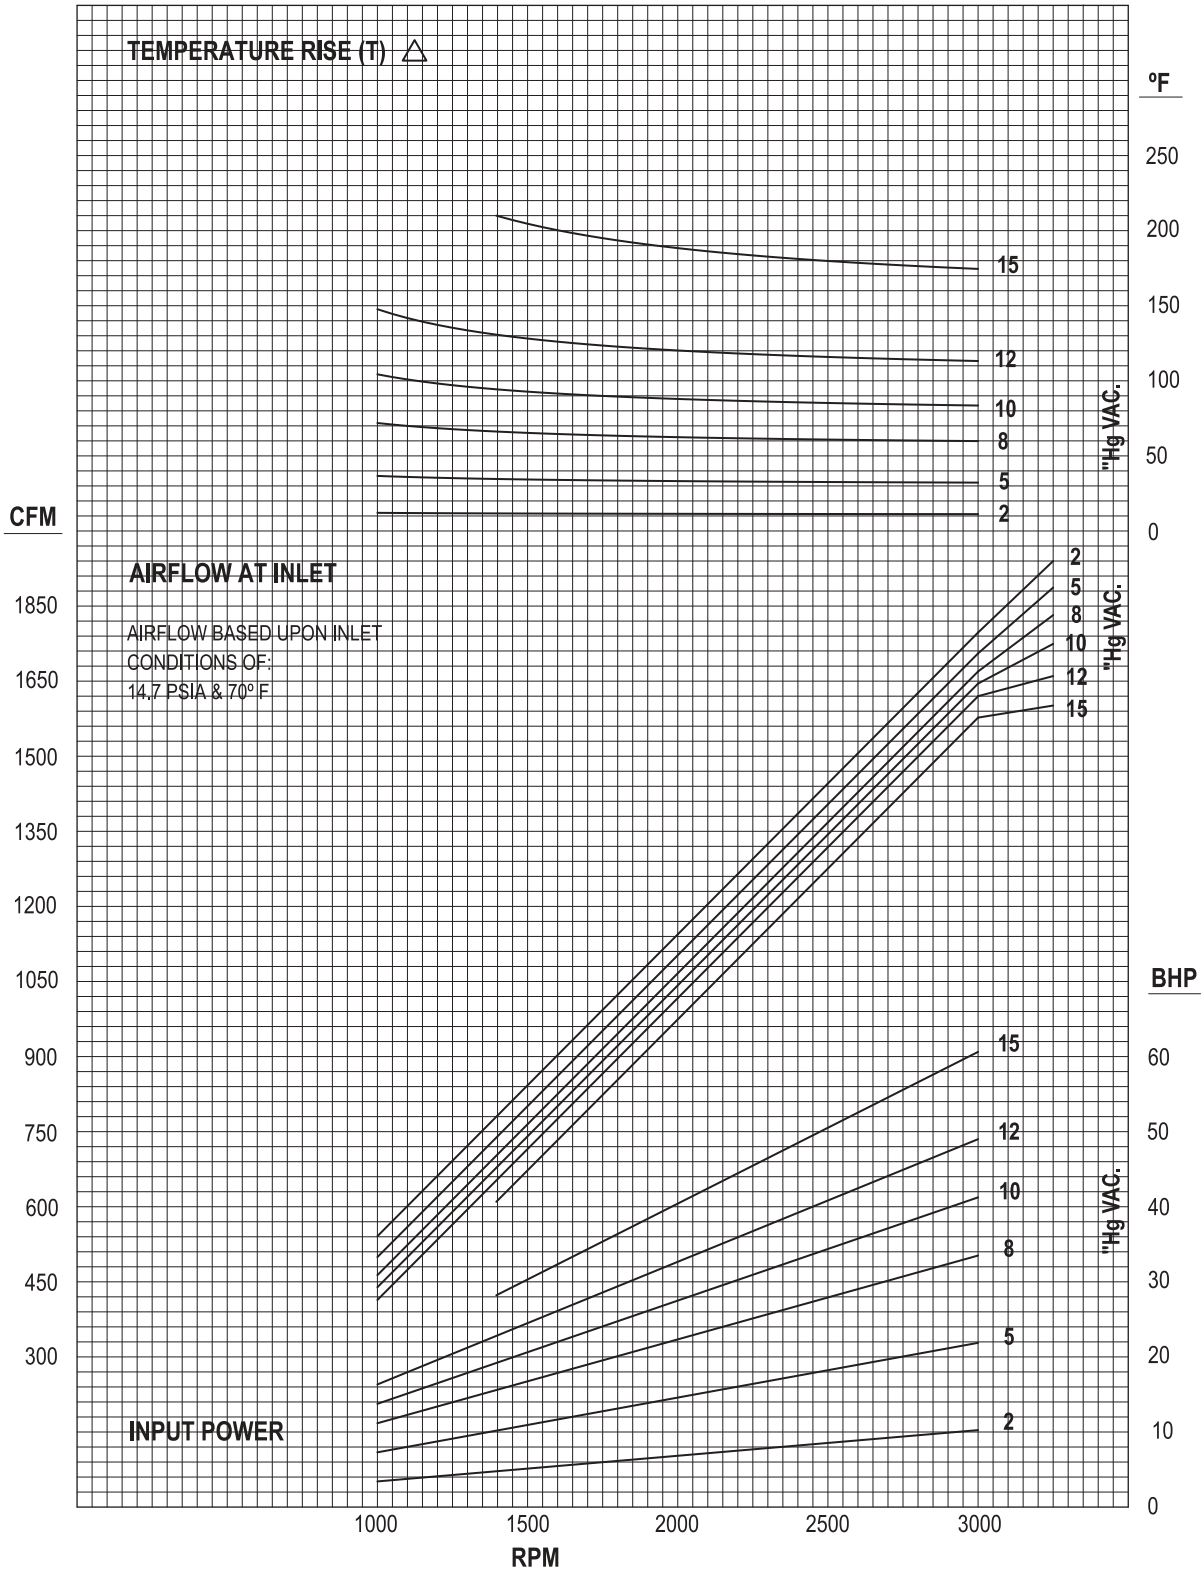

# 6000 KICE VACUUM CURVE

(.603 CFR DISPLAY)

KICE INDUSTRIES, INC. / 5500 Mill Heights Drive / Wichita, KS 67219

www.kice.com / sales@kice.com

6000 KICE VACUUM CURVE  
(.603 CFR DISPLAY)

DWG. NO.  
7100