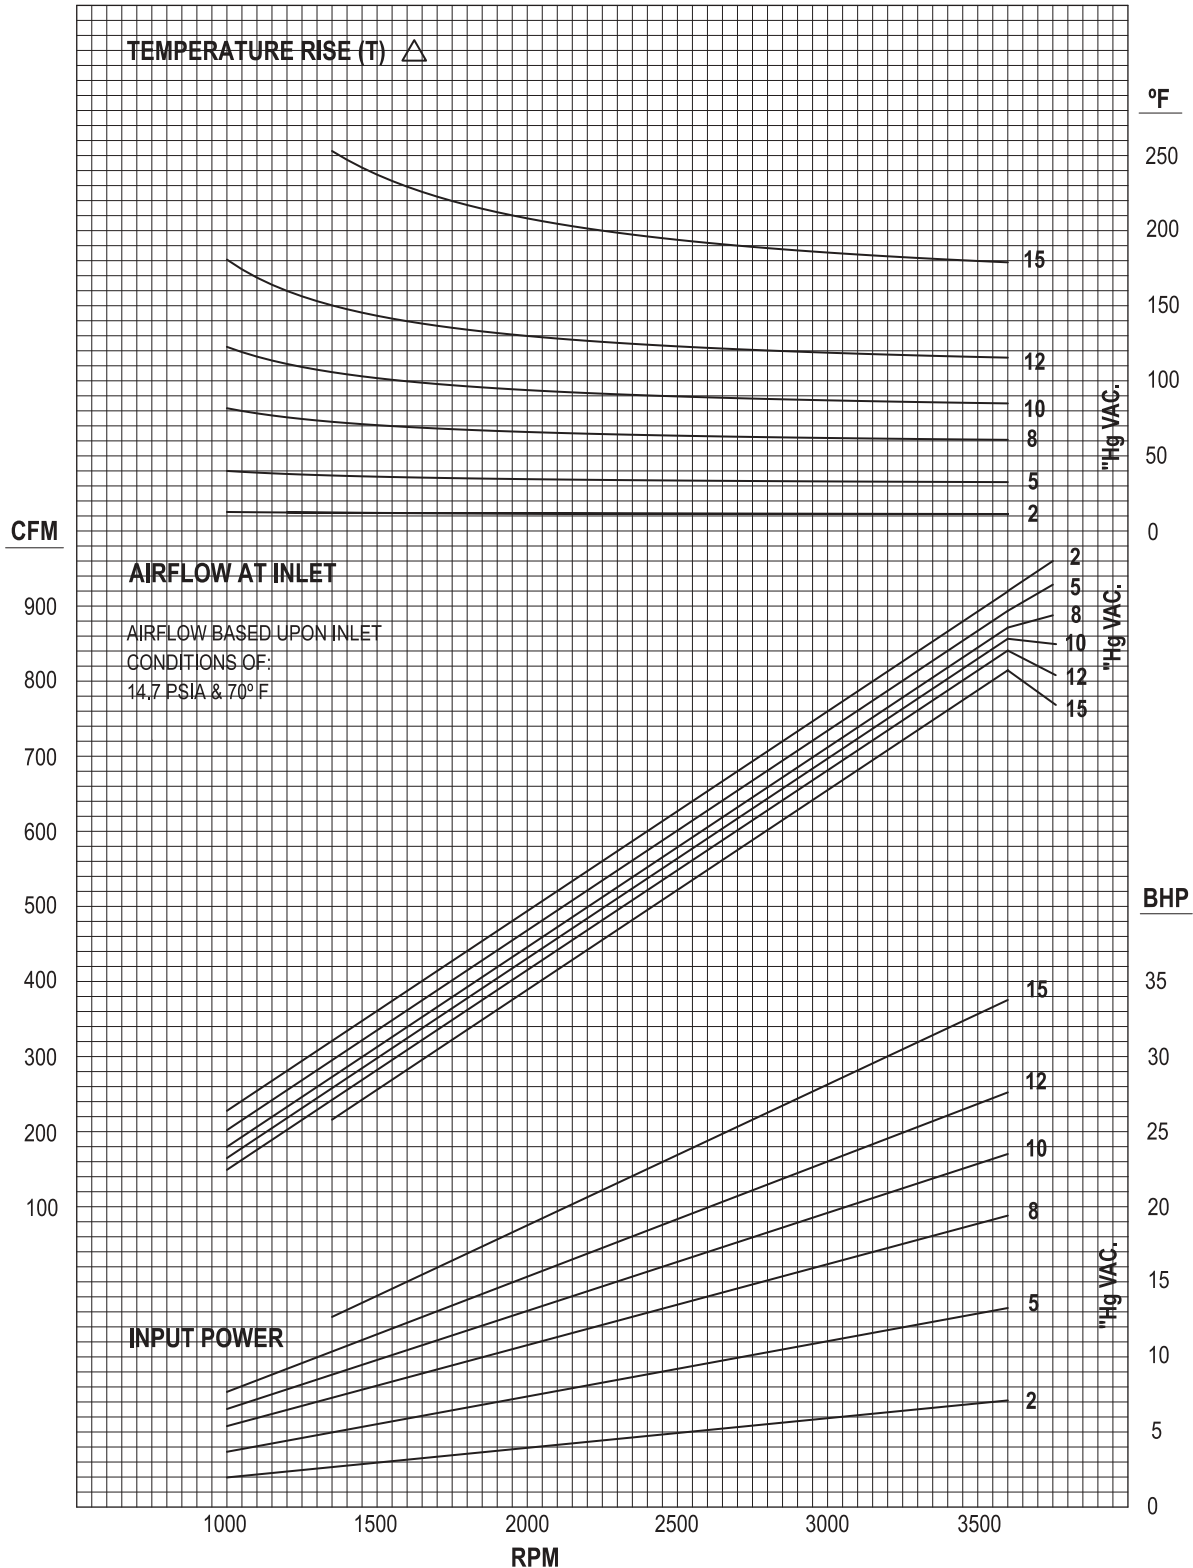

4000 KICE VACUUM CURVE

(.266 CFR DISPLAY)

KICE INDUSTRIES, INC. / 5500 Mill Heights Drive / Wichita, KS 67219

www.kice.com / sales@kice.com

4000 KICE VACUUM CURVE
(.266 CFR DISPLAY)

DWG. NO.
5/100