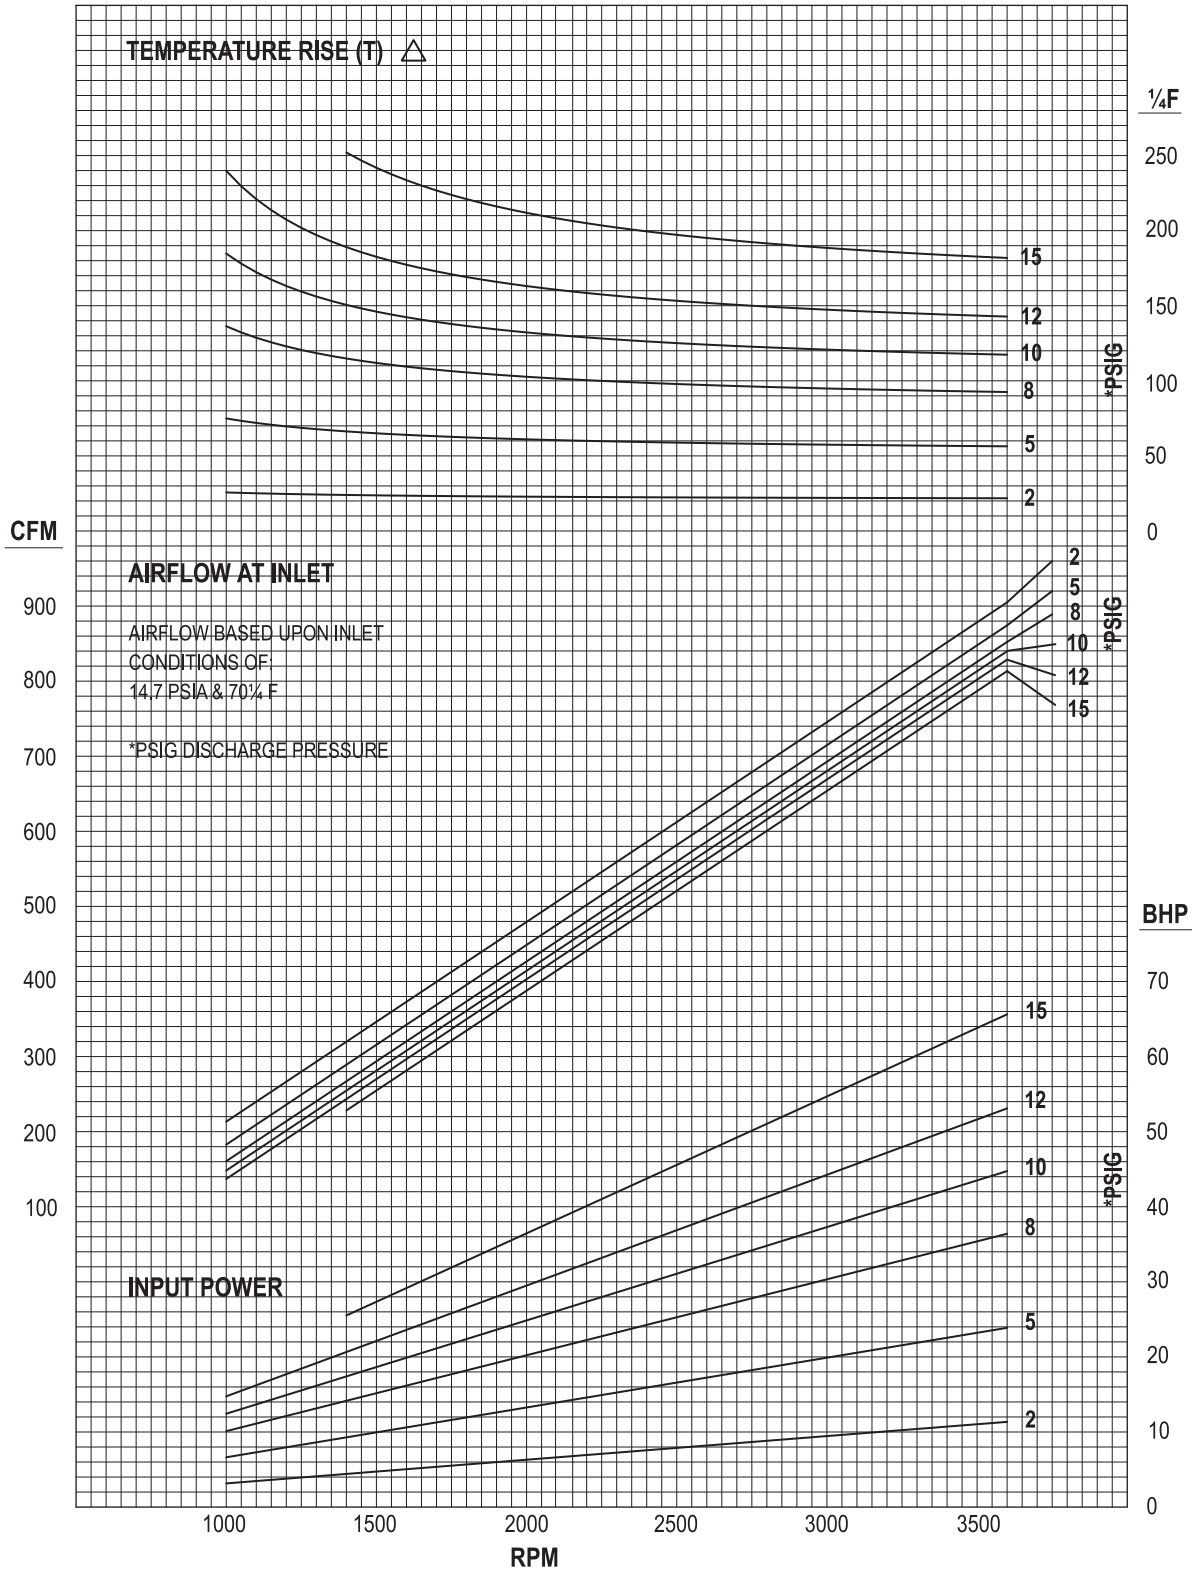

# 4000 KICE PRESSURE CURVE

(.266 CFR DISPLAY)

KICE INDUSTRIES, INC. / 5500 Mill Heights Drive / Wichita, KS 67219

www.kice.com / sales@kice.com

4000 KICE PRESSURE CURVE  
(.266 CFR DISPLAY)  
DWG. NO. 500