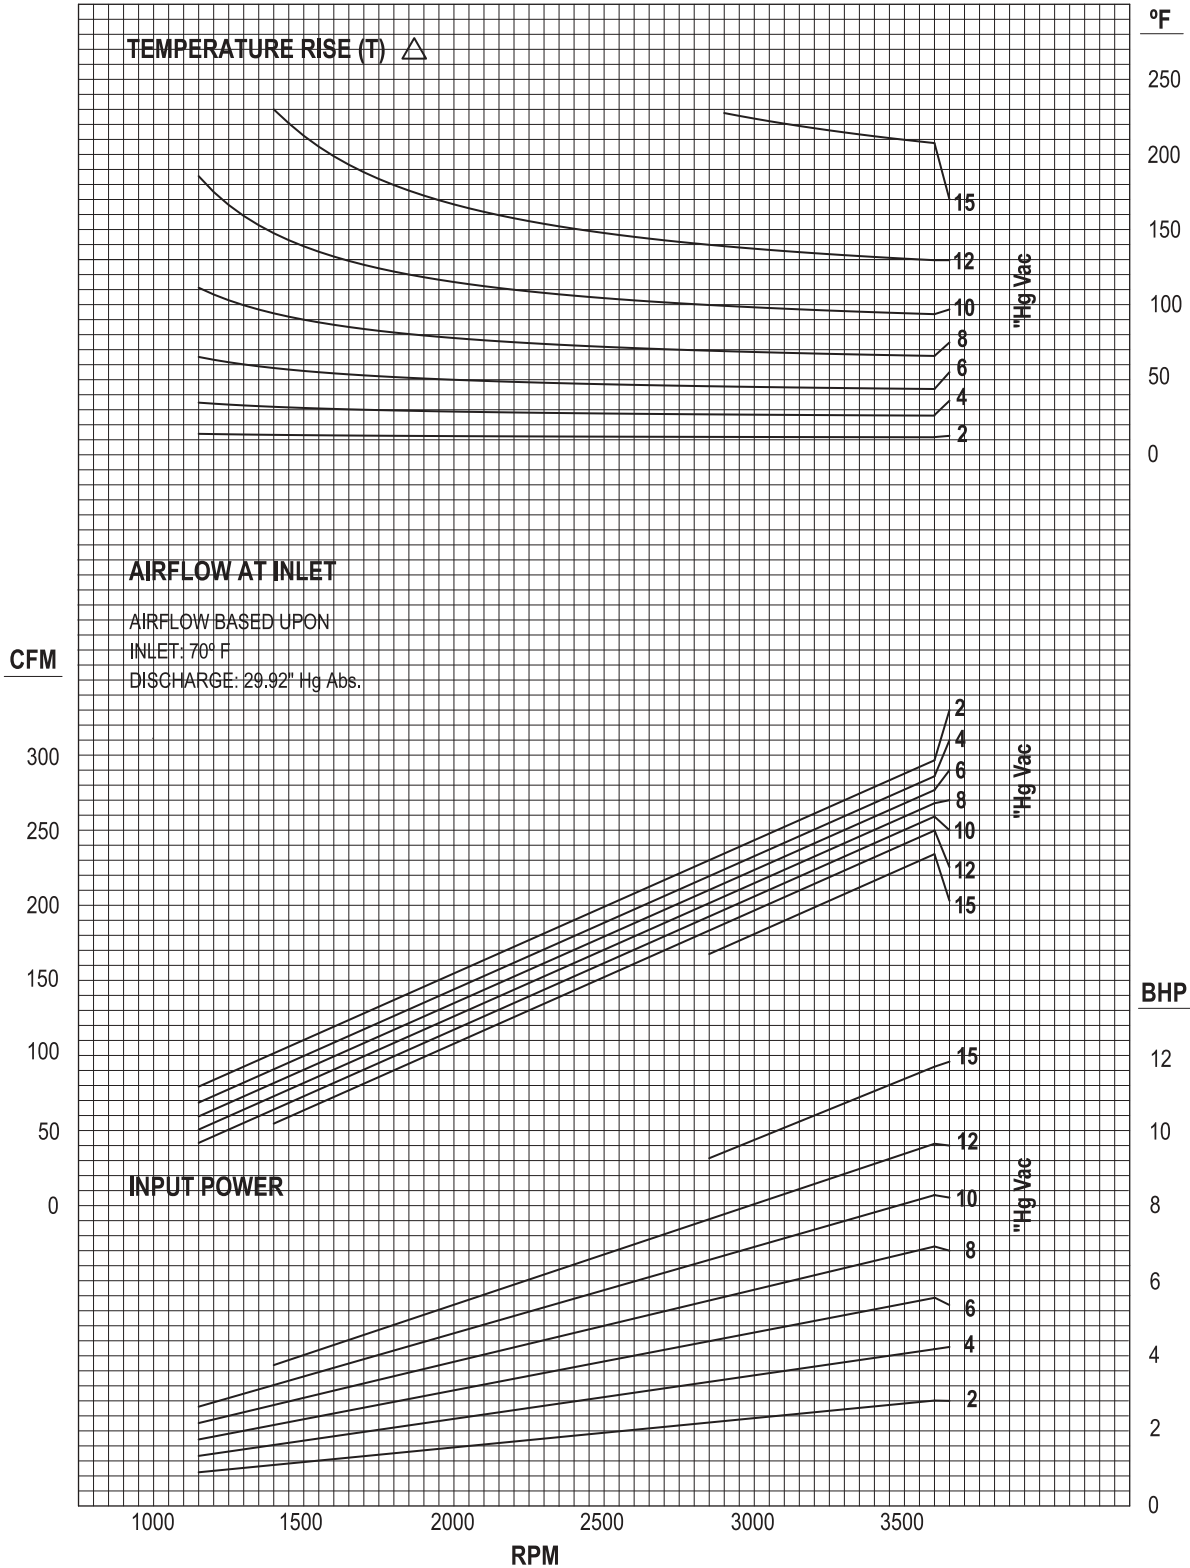

# 2500 KICE VACUUM CURVE

(.0887 CFR DISPLAY)

KICE INDUSTRIES, INC. / 5500 Mill Heights Drive / Wichita, KS 67219

www.kice.com / sales@kice.com

2500 KICE VACUUM CURVE  
(.0887 CFR DISPLAY)

DWG. NO.  
9/03