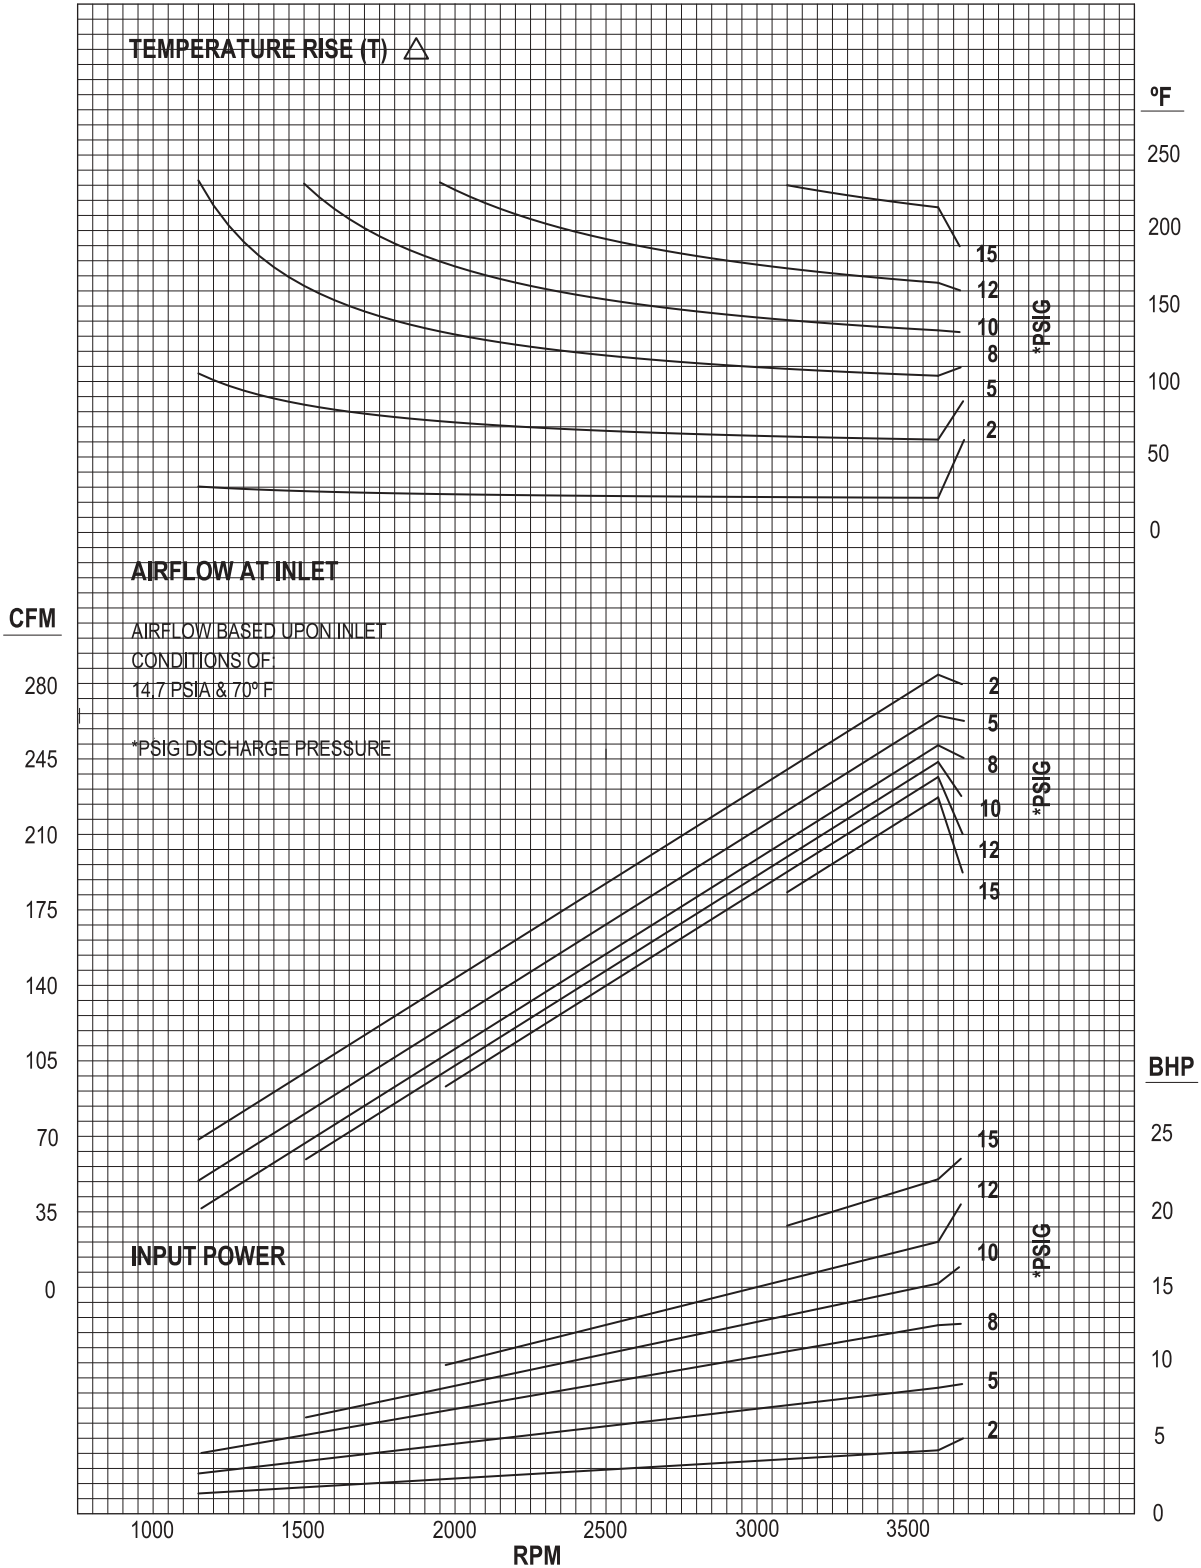

2500 KICE PRESSURE CURVE

(.088 CFR DISPLAY)

KICE INDUSTRIES, INC. / 5500 Mill Heights Drive / Wichita, KS 67219

www.kice.com / sales@kice.com

2500 KICE PRESSURE CURVE
(.088 CFR DISPLAY)
DWG. NO.
4/03