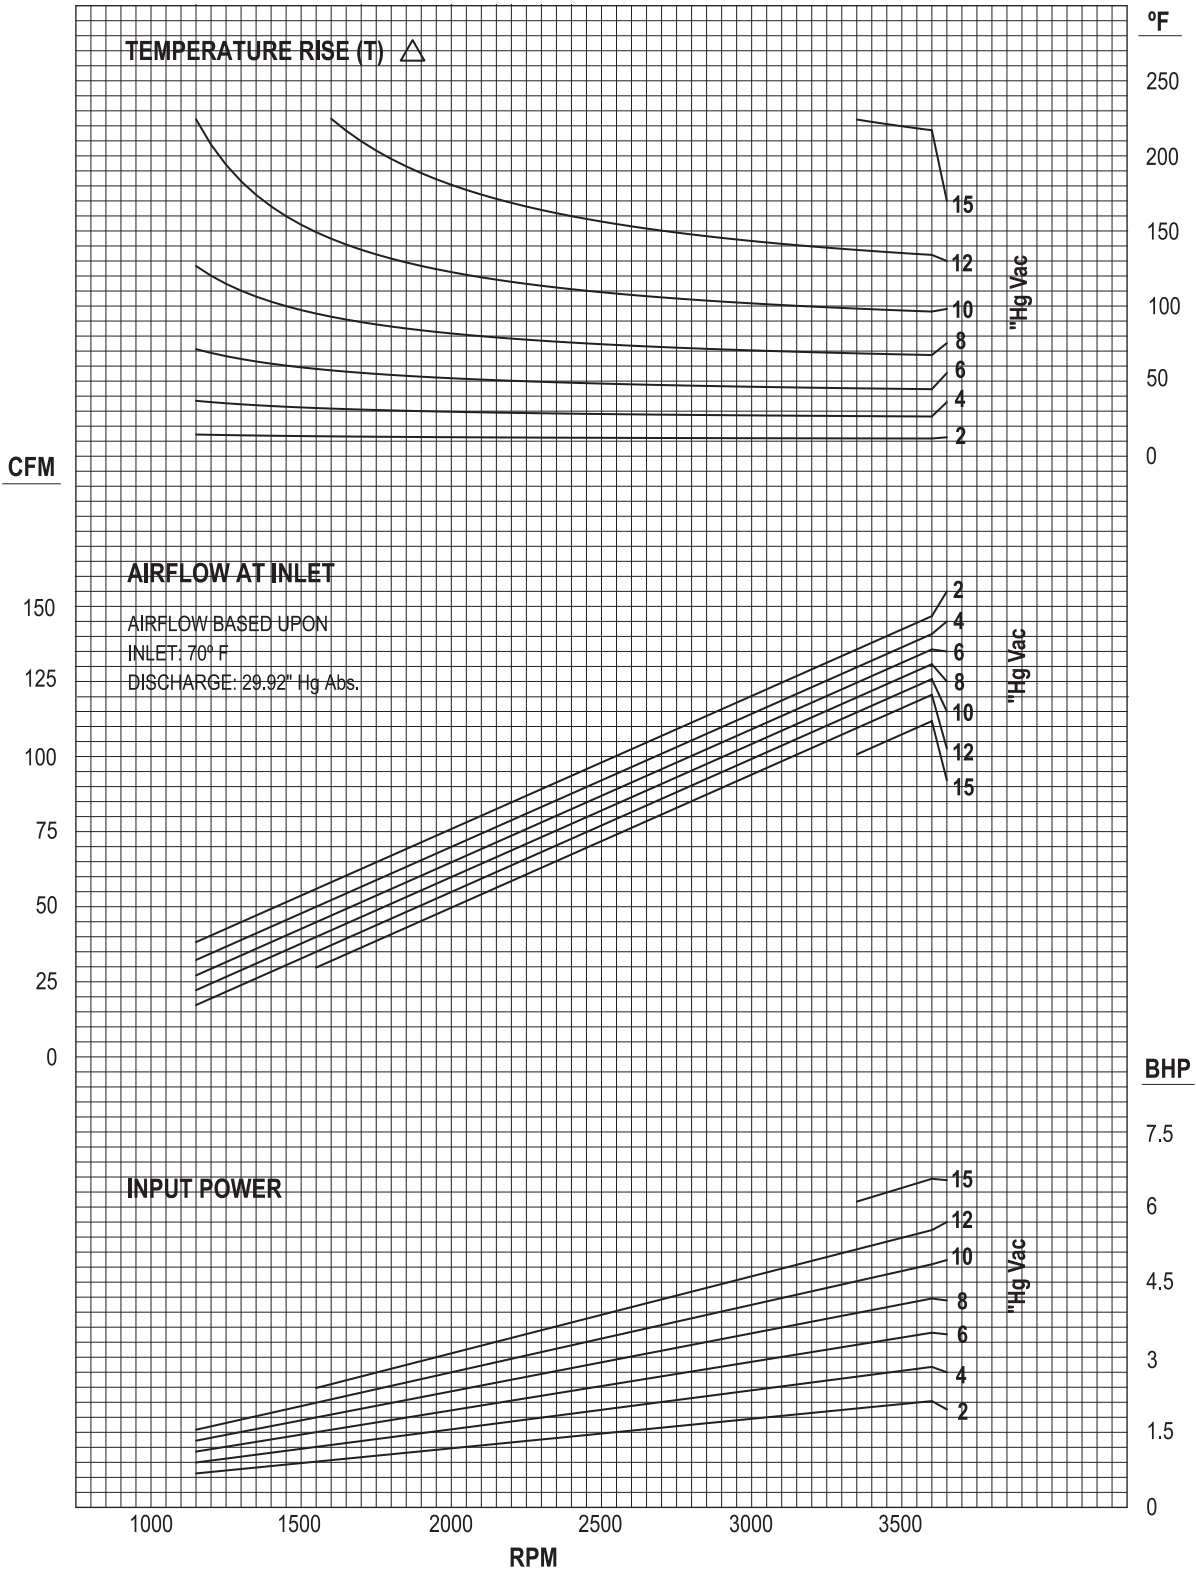

# 2000 KICE VACUUM CURVE

(.044 CFR DISPLAY)

KICE INDUSTRIES, INC. / 5500 Mill Heights Drive / Wichita, KS 67219

www.kice.com / sales@kice.com

2000 KICE VACUUM CURVE  
(.044 CFR DISPLAY)

DWG. NO.  
903