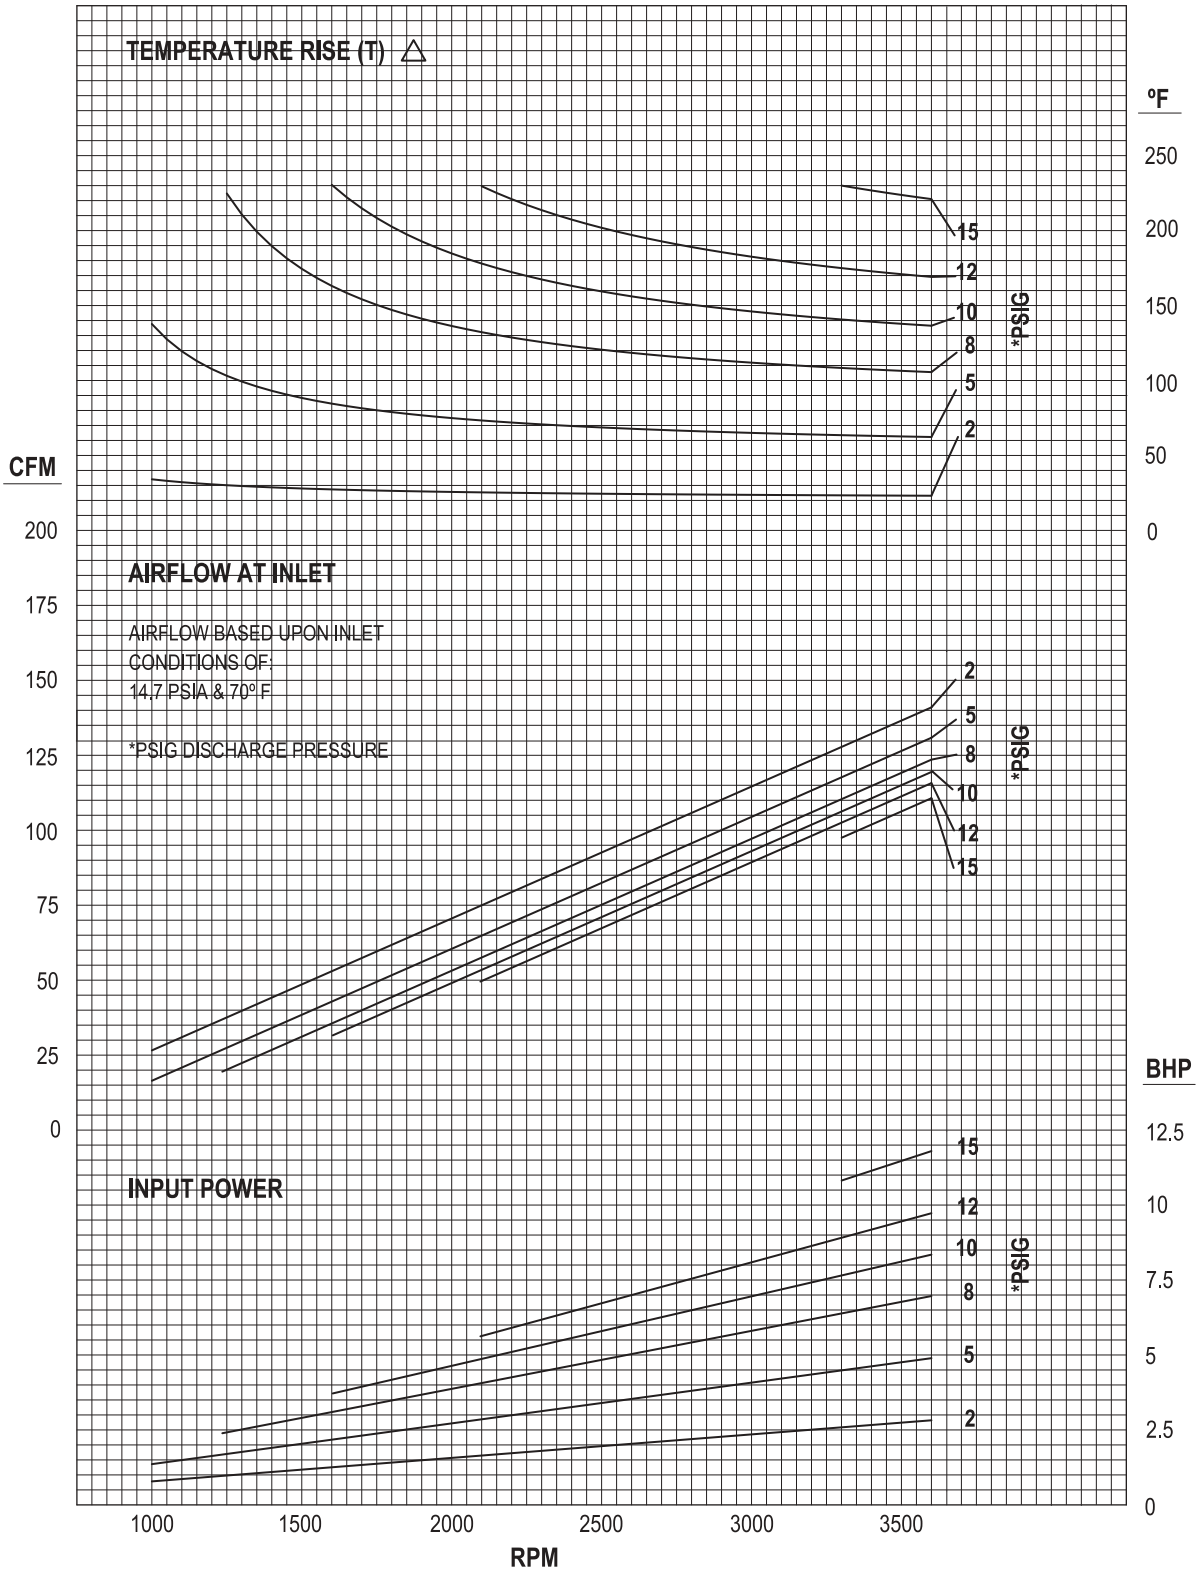

2000 KICE PRESSURE CURVE

(.044 CFR DISPLAY)

KICE INDUSTRIES, INC. / 5500 Mill Heights Drive / Wichita, KS 67219

www.kice.com / sales@kice.com

2000 KICE PRESSURE CURVE
(.044 CFR DISPLAY)
DWG. NO. 4103