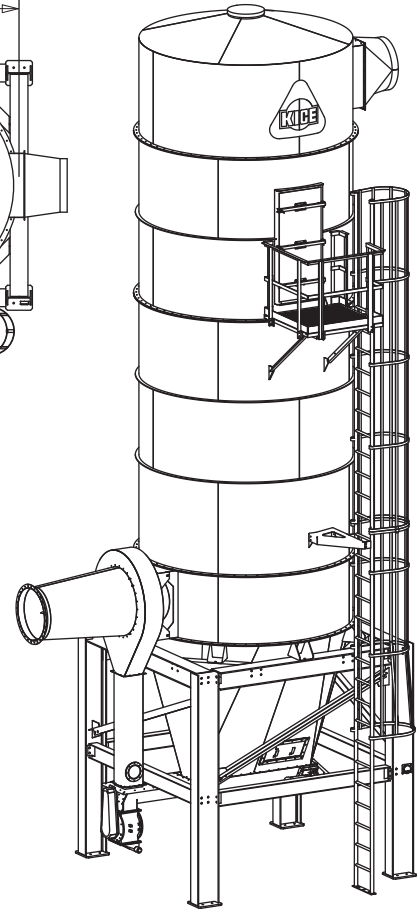

KICE INDUSTRIES, INC. / 5500 Mill Heights Drive / Wichita, KS 67219

www.kice.com / sales@kice.com

CR SERIES FILTERS

FRONT VIEW

TOP VIEW

MODEL #	FILTER AREA ²	A	B	EST. WEIGHT
CR188	2679	10' 6"	40' 7"	20,000
CR236	3363	11' 7"	42' 3"	23,000
CR288	4104	12' 8"	43' 7"	30,000
CR344	4902	13' 9"	44' 9"	34,000

NOTES:

HIGH STATIC, BAG CLEANING FAN DRIVEN BY 25HP MOTOR

WELDED STEEL CONSTRUCTION, SHIPPED IN SECTIONS

INTERIOR OF CLEAN AIR CHAMBER INCLUDES LIGHTING AND CROSS VENTILATION DOOR

APPROVAL DRAWINGS TO BE SUBMITTED UPON RECEIPT OF ORDER