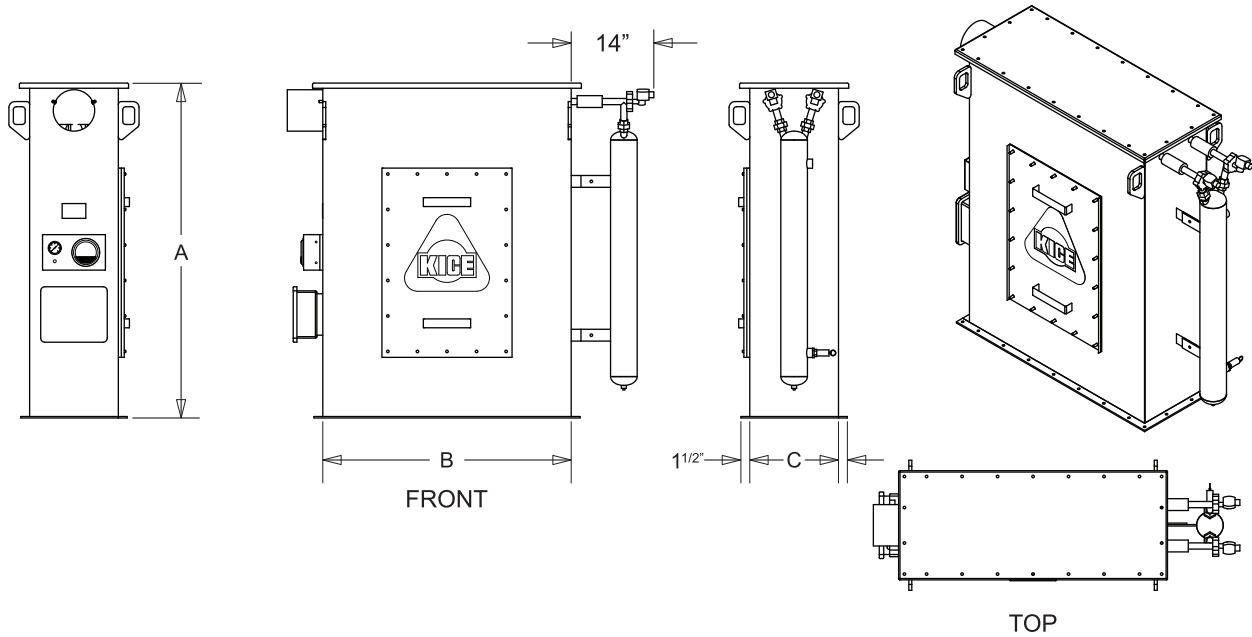

VENTURI-JET SERIES "C" FILTER

KICE INDUSTRIES, INC. / 5500 Mill Heights Drive / Wichita, KS 67219

www.kice.com / sales@kice.com

MODEL	NO. OF BAGS	BAG LENGTH	AREA SQ. FT.	A	B	C
SINGLE ROW						
VC 4-3	4	36"	14	47 3/4	28	8
VC 4-4	4	48"	19	59 3/4	28	8
VC 4-5	4	60"	24	71 3/4	28	8
VC 4-6	4	70"	28	81 3/4	28	8
VC 5-3	5	36"	18	47 3/4	35	8
VC 5-4	5	48"	24	59 3/4	35	8
VC 5-5	5	60"	29	71 3/4	35	8
VC 5-6	5	70"	35	81 3/4	35	8
DOUBLE ROW						
VC 6-3	6	36"	21	47 3/4	21	15
VC 6-4	6	48"	28	59 3/4	21	15
VC 6-5	6	60"	35	71 3/4	21	15
VC 6-6	6	70"	42	81 3/4	21	15
VC 8-3	8	36"	28	47 3/4	28	15
VC 8-4	8	48"	38	59 3/4	28	15
VC 8-5	8	60"	47	71 3/4	28	15
VC 8-6	8	70"	57	81 3/4	28	15
VC 10-3	10	36"	35	47 3/4	35	15
VC 10-4	10	48"	47	59 3/4	35	15
VC 10-5	10	60"	59	71 3/4	35	15
VC 10-6	10	70"	71	81 3/4	35	15
VC 12-3	12	36"	42	47 3/4	42	15
VC 12-4	12	48"	57	59 3/4	42	15
VC 12-5	12	60"	71	71 3/4	42	15
VC 12-6	12	70"	85	81 3/4	42	15