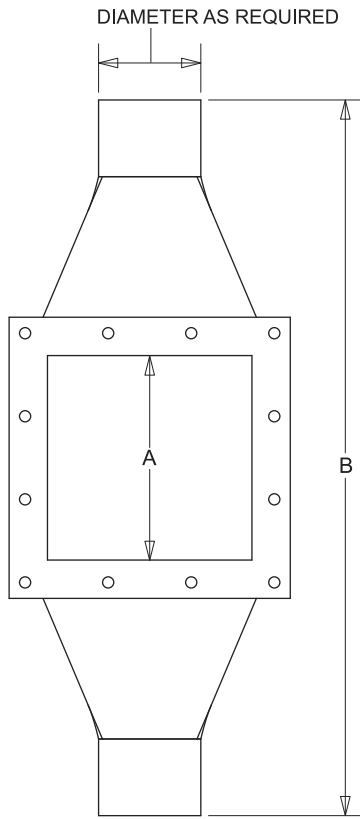

TROUGH TYPE BOLT-ON PANS

KICE INDUSTRIES, INC. / 5500 Mill Heights Drive / Wichita, KS 67219

www.kice.com / sales@kice.com

SIDE VIEW

MODEL #	A	B
BOPT	6X6	24
BOPT	8X8	28
BOPT	10X10	32
BOPT	12X12	36
BOPT	14X14	39
BOPT	15X15	42

NOTES:

DIMENSIONS SHOWN MAY VARY DEPENDING ON JOB REQUIREMENTS

FABRICATED STEEL CONSTRUCTION

FLANGE PATTERNS TO MATCH KICE AIRLOCKS

TOP VIEW