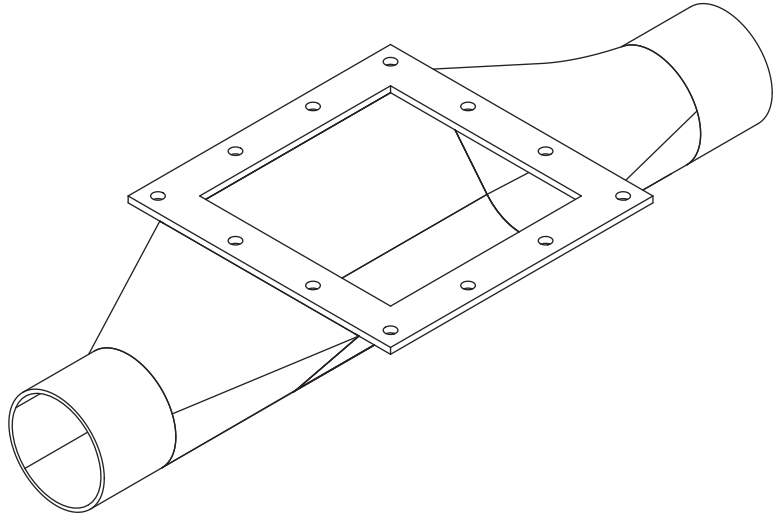

TROUGH TYPE BOLT-ON PANS

KICE INDUSTRIES, INC. / 5500 Mill Heights Drive / Wichita, KS 67219

www.kice.com / sales@kice.com

SIDE VIEW

MODEL #	A	B
BOPT	6X6	24
BOPT	8X8	28
BOPT	10X10	32
BOPT	12X12	36
BOPT	14X14	39
BOPT	15X15	42

NOTES:

DIMENSIONS SHOWN MAY VARY DEPENDING ON JOB REQUIREMENTS

FABRICATED STEEL CONSTRUCTION

FLANGE PATTERNS TO MATCH KICE AIRLOCKS

TOP VIEW