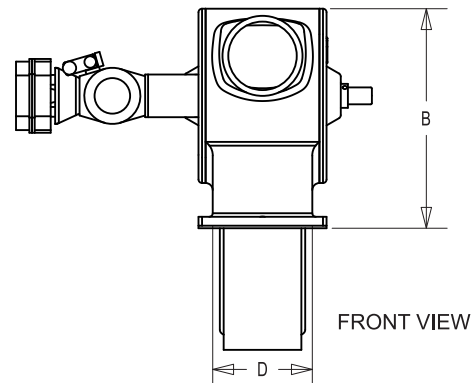

68Q BIN FILL VALVES

KICE INDUSTRIES, INC. / 5500 Mill Heights Drive / Wichita, KS 67219

www.kice.com / sales@kice.com

TOP VIEW

MODEL #	A	B	C	D	E
68Q2	22	12 1/8	2	5	6 9/16
68Q2.5	22	12 1/8	2 1/2	5	6 9/16
68Q3	22	12 1/8	3	5	6 9/16
68Q4	22	12 1/8	4	5	6 9/16
68Q5	26	14 1/8	5	6	9
68Q6	28	16 5/8	6	7	10
68Q8	44	18 1/8	8	9 5/8	11 3/4

FRONT VIEW

NOTES:

DIMENSIONS SHOWN ARE ESTIMATES

IF LINE SIZES ARE INCREASED BY 1/2" INCREMENTS, BODY DIMENSIONS REMAIN THE SAME

CAST IRON CONSTRUCTION

AIR OPERATED CONTROLS ARE SHOWN. MANUAL CONTROLS OR ELECTRIC ACTUATORS ARE AVAILABLE

SIDE VIEW