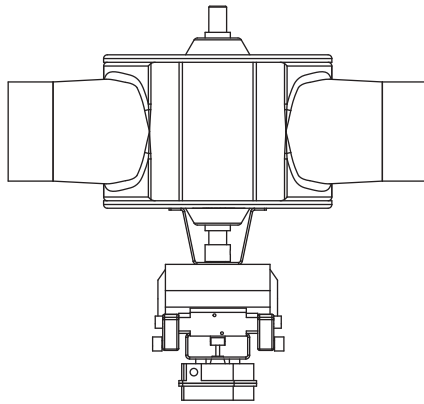

68Q BIN FILL VALVES

KICE INDUSTRIES, INC. / 5500 Mill Heights Drive / Wichita, KS 67219

www.kice.com / sales@kice.com

TOP VIEW

MODEL #	A	B	C	D	E
68Q2	22	12 1/8	2	5	6 9/16
68Q2.5	22	12 1/8	2 1/2	5	6 9/16
68Q3	22	12 1/8	3	5	6 9/16
68Q4	22	12 1/8	4	5	6 9/16
68Q5	26	14 1/8	5	6	9
68Q6	28	16 5/8	6	7	10
68Q8	44	18 1/8	8	9 5/8	11 3/4

FRONT VIEW

NOTES:

DIMENSIONS SHOWN ARE ESTIMATES

IF LINE SIZES ARE INCREASED BY 1/2" INCREMENTS, BODY DIMENSIONS REMAIN THE SAME

CAST IRON CONSTRUCTION

AIR OPERATED CONTROLS ARE SHOWN. MANUAL CONTROLS OR ELECTRIC ACTUATORS ARE AVAILABLE

SIDE VIEW