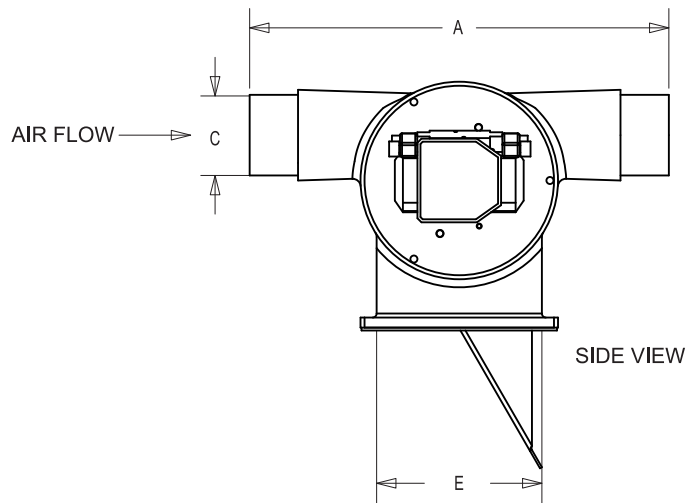

FRONT VIEW

NOTES:

DIMENSIONS SHOWN ARE ESTIMATES

IF LINE SIZES ARE INCREASED BY 1/2" INCREMENTS, BODY DIMENSIONS REMAIN THE SAME

CAST IRON CONSTRUCTION

AIR OPERATED CONTROLS ARE SHOWN. MANUAL CONTROLS OR ELECTRIC ACTUATORS ARE AVAILABLE

SIDE VIEW