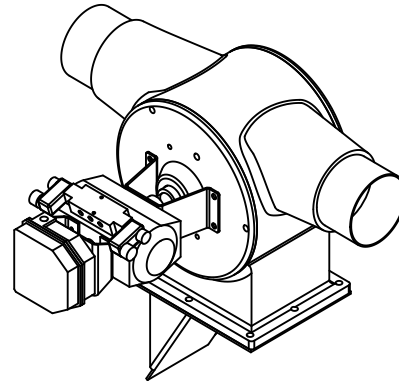

68Q BIN FILL VALVES

KICE INDUSTRIES, INC. / 5500 Mill Heights Drive / Wichita, KS 67219

www.kice.com / sales@kice.com

TOP VIEW

MODEL #	A	B	C	D	E
68Q2	22	12 1/8	2	5	6 9/16
68Q2.5	22	12 1/8	2 1/2	5	6 9/16
68Q3	22	12 1/8	3	5	6 9/16
68Q4	22	12 1/8	4	5	6 9/16
68Q5	26	14 1/8	5	6	9
68Q6	28	16 5/8	6	7	10
68Q8	44	18 1/8	8	9 5/8	11 3/4

FRONT VIEW

NOTES:

DIMENSIONS SHOWN ARE ESTIMATES

IF LINE SIZES ARE INCREASED BY 1/2" INCREMENTS, BODY DIMENSIONS REMAIN THE SAME

CAST IRON CONSTRUCTION

AIR OPERATED CONTROLS ARE SHOWN. MANUAL CONTROLS OR ELECTRIC ACTUATORS ARE AVAILABLE

SIDE VIEW