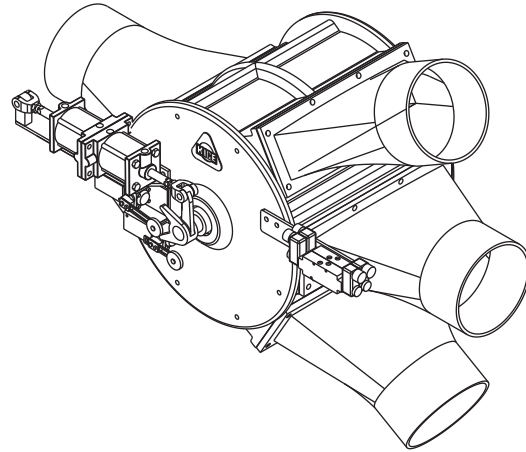

67QX-3 DIVERTER VALVES

KICE INDUSTRIES, INC. / 5500 Mill Heights Drive / Wichita, KS 67219

www.kice.com / sales@kice.com

SIDE VIEW

MODEL #	A	B	C	EST. WEIGHT
67Q2-3	22 1/2	7 5/8	15 1/4	125
67Q3-3	22 1/2	7 5/8	15 1/4	125
67Q4-3	24 1/2	8 1/8	16 1/4	150
67Q5-3	28 1/2	9 5/8	19 1/4	225
67Q6-3	34 1/4	11 3/8	22 3/4	345
67Q8-3	44 3/4	14 3/8	28 3/4	610

TOP VIEW

NOTES:

DIMENSIONS SHOWN ARE ESTIMATES

IF LINE SIZES ARE INCREASED BY 1/2" INCREMENTS, BODY DIMENSIONS REMAIN THE SAME

CAST IRON CONSTRUCTION

AIR OPERATED CONTROLS ARE SHOWN. MANUAL CONTROLS OR ELECTRIC ACTUATORS ARE AVAILABLE

FRONT VIEW