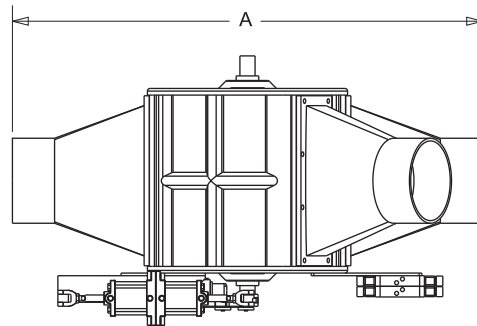

67QX-3 DIVERTER VALVES

KICE INDUSTRIES, INC. / 5500 Mill Heights Drive / Wichita, KS 67219

www.kice.com / sales@kice.com

SIDE VIEW

MODEL #	A	B	C	EST. WEIGHT
67Q2-3	22 1/2	7 5/8	15 1/4	125
67Q3-3	22 1/2	7 5/8	15 1/4	125
67Q4-3	24 1/2	8 1/8	16 1/4	150
67Q5-3	28 1/2	9 5/8	19 1/4	225
67Q6-3	34 1/4	11 3/8	22 3/4	345
67Q8-3	44 3/4	14 3/8	28 3/4	610

TOP VIEW

NOTES:

DIMENSIONS SHOWN ARE ESTIMATES

IF LINE SIZES ARE INCREASED BY 1/2" INCREMENTS, BODY DIMENSIONS REMAIN THE SAME

CAST IRON CONSTRUCTION

AIR OPERATED CONTROLS ARE SHOWN. MANUAL CONTROLS OR ELECTRIC ACTUATORS ARE AVAILABLE