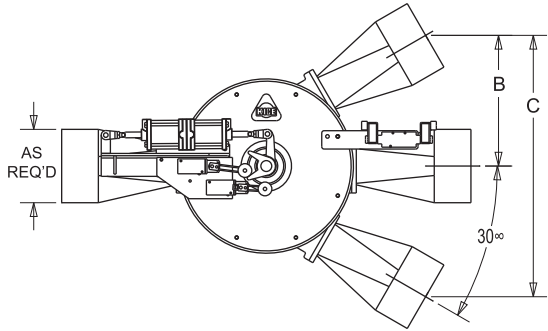

67QX-3 DIVERTER VALVES

KICE INDUSTRIES, INC. / 5500 Mill Heights Drive / Wichita, KS 67219

www.kice.com / sales@kice.com

SIDE VIEW

MODEL #	A	B	C	EST. WEIGHT
67Q2-3	22 1/2	7 5/8	15 1/4	125
67Q3-3	22 1/2	7 5/8	15 1/4	125
67Q4-3	24 1/2	8 1/8	16 1/4	150
67Q5-3	28 1/2	9 5/8	19 1/4	225
67Q6-3	34 1/4	11 3/8	22 3/4	345
67Q8-3	44 3/4	14 3/8	28 3/4	610

TOP VIEW

NOTES:

DIMENSIONS SHOWN ARE ESTIMATES

IF LINE SIZES ARE INCREASED BY 1/2" INCREMENTS, BODY DIMENSIONS REMAIN THE SAME

CAST IRON CONSTRUCTION

AIR OPERATED CONTROLS ARE SHOWN. MANUAL CONTROLS OR ELECTRIC ACTUATORS ARE AVAILABLE

FRONT VIEW