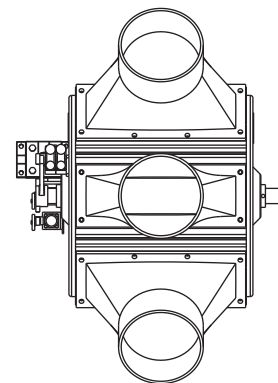

67QX-3 DIVERTER VALVES

KICE INDUSTRIES, INC. / 5500 Mill Heights Drive / Wichita, KS 67219

www.kice.com / sales@kice.com

SIDE VIEW

MODEL #	A	B	C	EST. WEIGHT
67Q2-3	22 1/2	7 5/8	15 1/4	125
67Q3-3	22 1/2	7 5/8	15 1/4	125
67Q4-3	24 1/2	8 1/8	16 1/4	150
67Q5-3	28 1/2	9 5/8	19 1/4	225
67Q6-3	34 1/4	11 3/8	22 3/4	345
67Q8-3	44 3/4	14 3/8	28 3/4	610

TOP VIEW

NOTES:

DIMENSIONS SHOWN ARE ESTIMATES

IF LINE SIZES ARE INCREASED BY 1/2" INCREMENTS, BODY DIMENSIONS REMAIN THE SAME

CAST IRON CONSTRUCTION

AIR OPERATED CONTROLS ARE SHOWN. MANUAL CONTROLS OR ELECTRIC ACTUATORS ARE AVAILABLE

FRONT VIEW