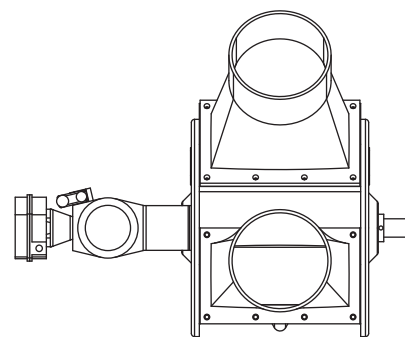

# 67QX-2 DIVERTER VALVES

KICE INDUSTRIES, INC. / 5500 Mill Heights Drive / Wichita, KS 67219

www.kice.com / sales@kice.com

SIDE VIEW

MODEL #	A	B	EST. WEIGHT
67Q2-2	16	6 7/8	75
67Q3-2	16	6 7/8	85
67Q4-2	21 1/2	9 1/4	130
67Q5-2	26 1/2	11 1/2	170
67Q6-2	32 1/4	12 1/8	265
67Q8-2	40 1/4	17 3/8	375
67Q10-2	50 5/8	18 1/2	485

TOP VIEW

**NOTES:**

DIMENSIONS SHOWN ARE ESTIMATES

IF LINE SIZES ARE INCREASED BY 1/2" INCREMENTS, BODY DIMENSIONS REMAIN THE SAME

CAST IRON CONSTRUCTION

AIR OPERATED CONTROLS ARE SHOWN. MANUAL CONTROLS OR ELECTRIC ACTUATORS ARE AVAILABLE

FRONT VIEW