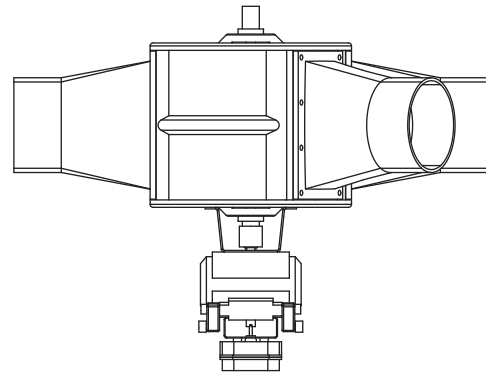

# 67QX-2 DIVERTER VALVES

KICE INDUSTRIES, INC. / 5500 Mill Heights Drive / Wichita, KS 67219

www.kice.com / sales@kice.com

SIDE VIEW

MODEL #	A	B	EST. WEIGHT
67Q2-2	16	6 7/8	75
67Q3-2	16	6 7/8	85
67Q4-2	21 1/2	9 1/4	130
67Q5-2	26 1/2	11 1/2	170
67Q6-2	32 1/4	12 1/8	265
67Q8-2	40 1/4	17 3/8	375
67Q10-2	50 5/8	18 1/2	485

TOP VIEW

**NOTES:**

DIMENSIONS SHOWN ARE ESTIMATES

IF LINE SIZES ARE INCREASED BY 1/2" INCREMENTS, BODY DIMENSIONS REMAIN THE SAME

CAST IRON CONSTRUCTION

AIR OPERATED CONTROLS ARE SHOWN. MANUAL CONTROLS OR ELECTRIC ACTUATORS ARE AVAILABLE

FRONT VIEW