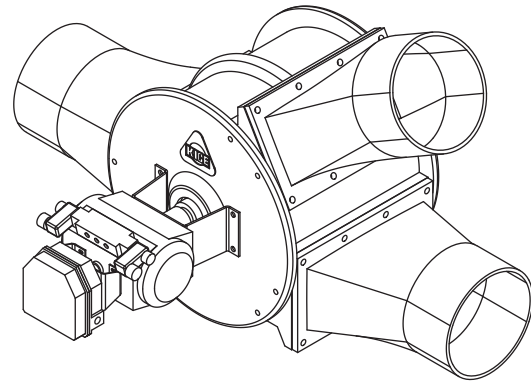

# 67QX-2 DIVERTER VALVES

KICE INDUSTRIES, INC. / 5500 Mill Heights Drive / Wichita, KS 67219

www.kice.com / sales@kice.com

SIDE VIEW

MODEL #	A	B	EST. WEIGHT
67Q2-2	16	6 7/8	75
67Q3-2	16	6 7/8	85
67Q4-2	21 1/2	9 1/4	130
67Q5-2	26 1/2	11 1/2	170
67Q6-2	32 1/4	12 1/8	265
67Q8-2	40 1/4	17 3/8	375
67Q10-2	50 5/8	18 1/2	485

TOP VIEW

**NOTES:**

DIMENSIONS SHOWN ARE ESTIMATES

IF LINE SIZES ARE INCREASED BY 1/2" INCREMENTS, BODY DIMENSIONS REMAIN THE SAME

CAST IRON CONSTRUCTION

AIR OPERATED CONTROLS ARE SHOWN. MANUAL CONTROLS OR ELECTRIC ACTUATORS ARE AVAILABLE

FRONT VIEW