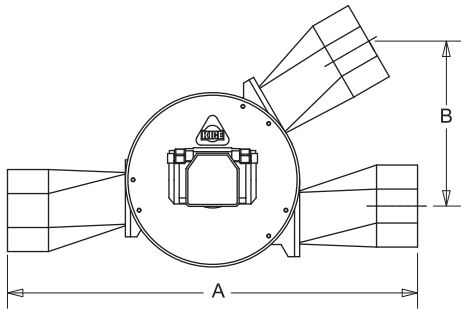

# 67QX-2 DIVERTER VALVES

KICE INDUSTRIES, INC. / 5500 Mill Heights Drive / Wichita, KS 67219

www.kice.com / sales@kice.com

SIDE VIEW

MODEL #	A	B	EST. WEIGHT
67Q2-2	16	6 7/8	75
67Q3-2	16	6 7/8	85
67Q4-2	21 1/2	9 1/4	130
67Q5-2	26 1/2	11 1/2	170
67Q6-2	32 1/4	12 1/8	265
67Q8-2	40 1/4	17 3/8	375
67Q10-2	50 5/8	18 1/2	485

TOP VIEW

**NOTES:**

DIMENSIONS SHOWN ARE ESTIMATES

IF LINE SIZES ARE INCREASED BY 1/2" INCREMENTS, BODY DIMENSIONS REMAIN THE SAME

CAST IRON CONSTRUCTION

AIR OPERATED CONTROLS ARE SHOWN. MANUAL CONTROLS OR ELECTRIC ACTUATORS ARE AVAILABLE